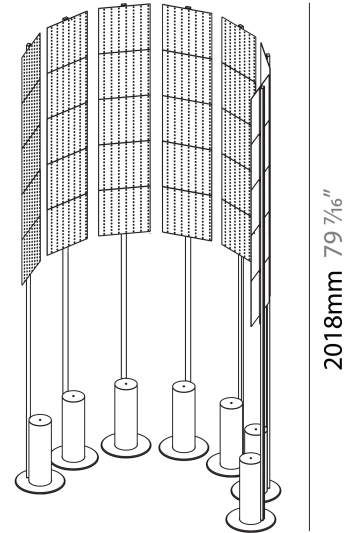

SCREEN GRID PORTABLE

A340014- -

base number   Finishes (Diamond)   Finishes (Triangle)

1. To build a product code in our configurator select the specify button on the base model # product page
2. To build a manual product code on this datasheet choose from the options listed below in blue font and add the suffix to the base model #

GENERAL

Series: Code
Subseries: Screen Grid
Partner: Prolicht
Division: Architectural
Installation: Portable
Product Type: Floor
Mounting Location: Floor
Light Distribution: Direct

PHYSICAL

Shape: Abstract
Length (mm): 1100
Length (in): 43 ⁵/₁₆
Width (mm): 650
Width (in): 43 ⁵/₁₆
Height (mm): 2020
Height (in): 79 ¹/₂
Weight (kg): 31.244

Fixture Finish: SSR / BKV / CWI / CRY / HAB / UFT / ITA / RUA / FTG / MYG / LOD / PUS / FRO / FUP / KIA / POP / BLS / SPG / MEY / GOH / CHC / COM / ABZ / JAG / OBR / MOS / ROR

Fixture Material: Aluminum

ELECTRICAL

Lamp Type: LED (Zhaga Standard)
Input Wattage (W): 146.3
Total Output Wattage (W): 132.7
Dimming: Non-Dimmable
Driver Included: Yes
Driver Location: Integrated
Driver Type: Constant Current - Universal
Driver Class: Class 2
Input Voltage (V): 120 - 277
Constant Current (MA): 79

LED

Color Temperature (°K): 2700
Max. Delivered Lumen (lm): 16100
Nominal Lumen (lm): 16100
CRI: >90 CRI
Lamp Life (hrs): 50000

OPTICAL

Beam Angle: 122

RATINGS AND CERTIFICATIONS

Certified By: CSA Certified to UL and CSA Standards
IP rating: IP20

PROJECT
TYPE
SPECIFIER
QUANTITY
DATE