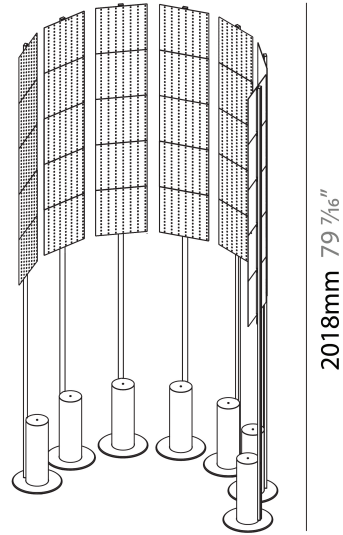

base number   Finishes (Diamond)   Finishes (Triangle)

1. To build a product code in our configurator select the specify button on the base model # product page
2. To build a manual product code on this datasheet choose from the options listed below in blue font and add the suffix to the base model #

GENERAL

Series: Code
Subseries: Screen Grid
Brand: Prolicht
Division: Architectural
Mounting Type: Portable
Mounting Location: Floor
Subcategory: Ambient

PHYSICAL

Shape: Abstract
Length (mm): 1100
Length (in): 43 ⁵/₁₆
Width (mm): 650
Width (in): 43 ⁵/₁₆
Height (mm): 2020
Height (in): 79 ¹/₂
Light Distribution: Direct
Weight (kg): 31.244

Fixture Finish: SSR / BKV / CWI / CRY / HAB / UFT / ITA / RUA / FTG / MYG / LOD / PUS / FRO / FUP / KIA / POP / BLS / SPG / MEY / GOH / GUM / CHC / COM / ABZ / JAG / OBR / MOS / ROR

Fixture Material: Aluminum

ELECTRICAL

Lamp Type: LED (Zhaga Standard)
Input Wattage (W): 146.3
Total Output Wattage (W): 132.7
Dimming: Non-Dimmable
Driver Included: Yes
Driver Location: Integrated
Driver Type: Constant Current - Universal
Driver Class: Class 2
Input Voltage (V): 120 - 277
Constant Current (MA): 79

LED

Color Temperature (°K): 2700
Max. Delivered Lumen (lm): 16100
Nominal Lumen (lm): 16100
CRI: >90 CRI
Lamp Life (hrs): 50000

OPTICAL

Beam Angle: 122

RATINGS AND CERTIFICATIONS

Certified By: CSA Certified to UL and CSA Standards
IP rating: IP20

PROJECT	_____
TYPE	_____
SPECIFIER	_____
QUANTITY	_____
DATE	_____