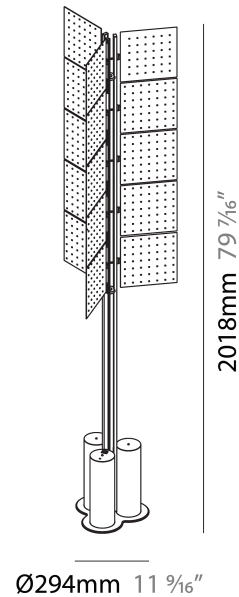

GENERAL

Series: Code _____
Subseries: Beacon Grid _____
Partner: Prolicht _____
Division: Architectural _____
Installation: Portable _____
Product Type: Floor _____
Mounting Location: Floor _____

PHYSICAL

Shape: Abstract _____
Diameter (mm): 485 _____
Diameter (in): 19 1/8 _____
Height (mm): 2020 _____
Height (in): 79 1/2 _____
Fixture Finish: SSR / BKV / CWI / CRY / HAB / UFT / ITA / RUA / FTG / MYG / LOD / PUS / FRO / FUP / KIA / POP / BLS / SPG / MEY / GOH / CHC / COM / ABZ / JAG / OBR / MOS / ROR _____
Fixture Material: Aluminum _____

ELECTRICAL

Lamp Type: LED (Zhaga Standard) _____
Input Wattage (W): 62.7 _____
Total Output Wattage (W): 57.3 _____
Dimming: Non-Dimmable _____
Driver Included: Yes _____
Driver Location: Integrated _____
Driver Type: Constant Current - Universal _____
Driver Class: Class 2 _____
Input Voltage (V): 120 - 277 _____
Constant Current (MA): 79 _____

LED

Color Temperature (°K): 2700 _____
Max. Delivered Lumen (lm): 6900 _____
Nominal Lumen (lm): 6900 _____
CRI: >90 CRI _____
Lamp Life (hrs): 50000 _____

OPTICAL

Beam Angle: 122 _____

RATINGS AND CERTIFICATIONS

Certified By: CSA Certified to UL and CSA Standards _____
IP rating: IP20 _____

PROJECT
TYPE
SPECIFIER
QUANTITY
DATE