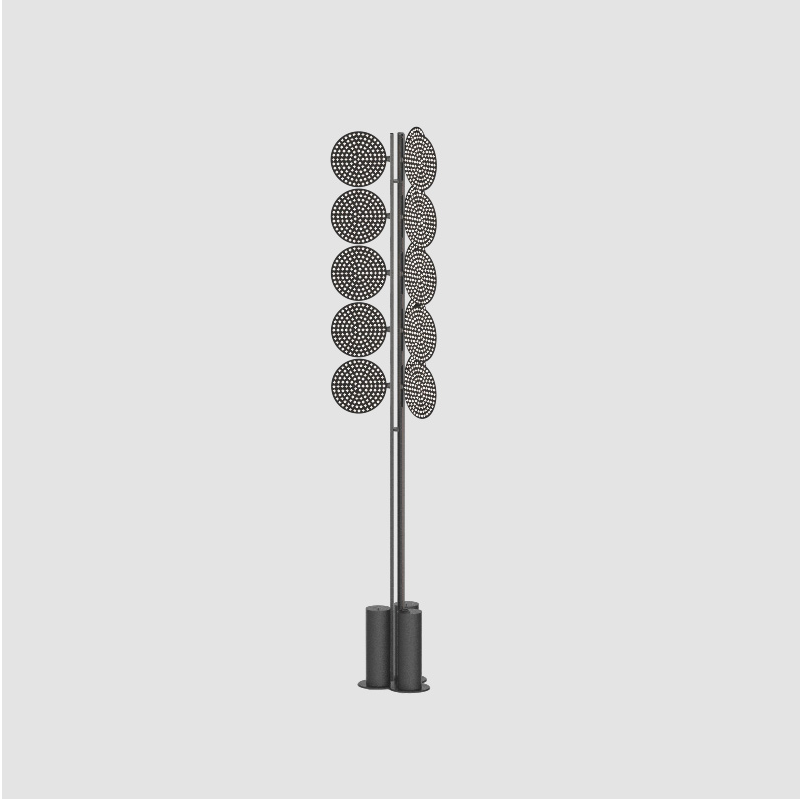

BEACON DOT PORTABLE

A340011-

base number   Finishes (Diamond)   Finishes (Triangle)

1. To build a product code in our configurator select the specify button on the base model # product page
2. To build a manual product code on this datasheet choose from the options listed below in blue font and add the suffix to the base model #

GENERAL

Series: Code
Subseries: Beacon Dot
Partner: Prolicht
Division: Architectural
Installation: Portable
Product Type: Floor
Mounting Location: Floor

PHYSICAL

Shape: Abstract
Diameter (mm): 485
Diameter (in): 19 1/8
Height (mm): 2020
Height (in): 79 1/2
Fixture Finish: SSR / BKV / CWI / CRY / HAB / UFT / ITA / RUA / FTG / MYG / LOD / PUS / FRO / FUP / KIA / POP / BLS / SPG / MEY / GOH / CHC / COM / ABZ / JAG / OBR / MOS / ROR
Fixture Material: Aluminum

ELECTRICAL

Lamp Type: LED (Zhaga Standard)
Input Wattage (W): 62.7
Total Output Wattage (W): 57.3
Dimming: Non-Dimmable
Driver Included: Yes
Driver Location: Integrated
Driver Type: Constant Current - Universal
Driver Class: Class 2
Input Voltage (V): 120 - 277
Constant Current (MA): 79

LED

Color Temperature (°K): 2700
Max. Delivered Lumen (lm): 6750
Nominal Lumen (lm): 675
CRI: >90 CRI
Lamp Life (hrs): 50000

OPTICAL

Beam Angle: 122

RATINGS AND CERTIFICATIONS

Certified By: CSA Certified to UL and CSA Standards
IP rating: IP20

PROJECT
TYPE
SPECIFIER
QUANTITY
DATE

Ø294mm 11 9/16"