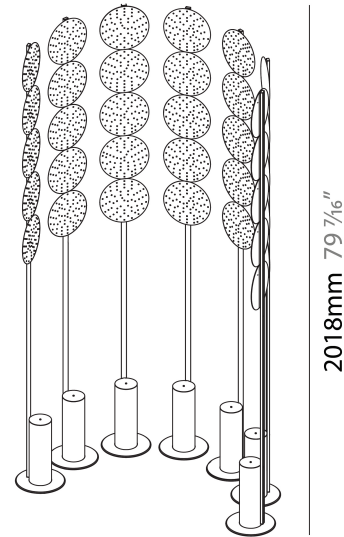

SCREEN DOT PORTABLE

A340013-

base number   Finishes (Diamond)   Finishes (Triangle)

1. To build a product code in our configurator select the specify button on the base model # product page
2. To build a manual product code on this datasheet choose from the options listed below in blue font and add the suffix to the base model #

GENERAL

Series: Code
Subseries: Screen Dot
Partner: Prolicht
Division: Architectural
Installation: Portable
Product Type: Floor
Mounting Location: Floor
Light Distribution: Direct

PHYSICAL

Shape: Abstract
Length (mm): 1100
Length (in): 43 ⁵/₁₆
Width (mm): 650
Width (in): 43 ⁵/₁₆
Height (mm): 2020
Height (in): 79 ¹/₂
Fixture Finish: SSR / BKV / CWI / CRY / HAB / UFT / ITA / RUA / FTG / MYG / LOD / PUS / FRO / FUP / KIA / POP / BLS / SPG / MEY / GOH / CHC / COM / ABZ / JAG / OBR / MOS / ROR
Fixture Material: Aluminum

ELECTRICAL

Lamp Type: LED (Zhaga Standard)
Input Wattage (W): 146.3
Total Output Wattage (W): 132.7
Dimming: Non-Dimmable
Driver Included: Yes
Driver Location: Integrated
Driver Type: Constant Current - Universal
Driver Class: Class 2
Input Voltage (V): 120 - 277
Constant Current (MA): 79

LED

Color Temperature (°K): 2700
Max. Delivered Lumen (lm): 15750
Nominal Lumen (lm): 15750
CRI: >90 CRI
Lamp Life (hrs): 50000

OPTICAL

Beam Angle: 122

RATINGS AND CERTIFICATIONS

Certified By: CSA Certified to UL and CSA Standards
IP rating: IP20

PROJECT
TYPE
SPECIFIER
QUANTITY
DATE