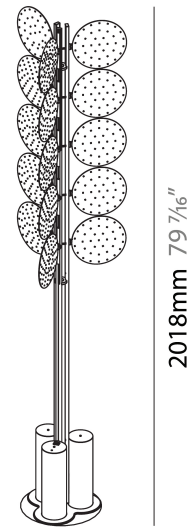

BEACON DOT PORTABLE

A340011-

base number Finishes (Diamond) Finishes (Triangle)

- To build a product code in our configurator select the specify button on the base model # product page
- To build a manual product code on this datasheet choose from the options listed below in blue font and add the suffix to the base model #

GENERAL

Series: Code
 Subseries: Beacon Dot
 Partner: Prolicht
 Division: Architectural
 Installation: Portable
 Product Type: Floor
 Mounting Location: Floor

PHYSICAL

Shape: Abstract
 Diameter (mm): 485
 Diameter (in): 19 1/8
 Height (mm): 2020
 Height (in): 79 1/2
 Fixture Finish: SSR / BKV / CWI / CRY / HAB / UFT / ITA / RUA / FTG / MYG / LOD / PUS / FRO / FUP / KIA / POP / BLS / SPG / MEY / GOH / CHC / COM / ABZ / JAG / OBR / MOS / ROR
 Fixture Material: Aluminum

PROJECT
TYPE
SPECIFIER
QUANTITY
DATE

Ø294mm 11 9/16"

BEACON DOT PORTABLE

A340011-

PROJECT _____

TYPE _____

SPECIFIER _____

QUANTITY _____

PHYSICAL

Shape: Abstract _____
 Diameter (mm): 485 _____
 Diameter (in): 19 1/8 _____
 Height (mm): 2020 _____
 Height (in): 79 1/2 _____
 Fixture Finish: SSR / BKV / CWI / CRY / HAB / UFT / ITA / RUA / FTG / MYG / LOD / PUS / FRO / FUP / KIA / POP / BLS / SPG / MEY / GOH / CHC / COM / ABZ / JAG / OBR / MOS / ROR _____
 Fixture Material: Aluminum _____