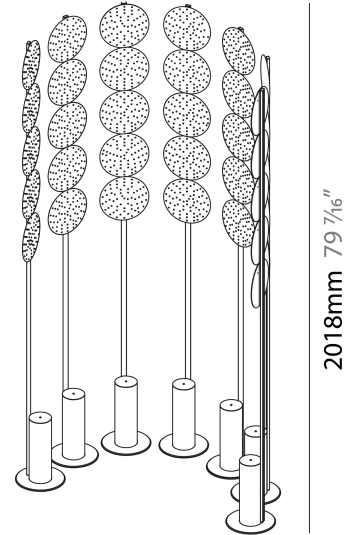

SCREEN DOT PORTABLE

A340013-

base number   Finishes (Diamond)   Finishes (Triangle)

1. To build a product code in our configurator select the specify button on the base model # product page
2. To build a manual product code on this datasheet choose from the options listed below in blue font and add the suffix to the base model #

GENERAL

Series: Code
Subseries: Screen Dot
Brand: Prolicht
Division: Architectural
Mounting Type: Portable
Mounting Location: Floor
Subcategory: Ambient

PHYSICAL

Shape: Abstract
Length (mm): 1100
Length (in): 43 ⁵/₁₆
Width (mm): 650
Width (in): 43 ⁵/₁₆
Height (mm): 2020
Height (in): 79 ¹/₂
Light Distribution: Direct
Fixture Finish: SSR / BKV / CWI / CRY / HAB / UFT / ITA / RUA / FTG / MYG / LOD / PUS / FRO / FUP / KIA / POP / BLS / SPG / MEY / GOH / GUM / CHC / COM / ABZ / JAG / OBR / MOS / ROR
Fixture Material: Aluminum

ELECTRICAL

Lamp Type: LED (Zhaga Standard)
Input Wattage (W): 146.3
Total Output Wattage (W): 132.7
Dimming: Non-Dimmable
Driver Included: Yes
Driver Location: Integrated
Driver Type: Constant Current - Universal
Driver Class: Class 2
Input Voltage (V): 120 - 277
Constant Current (MA): 79

LED

Color Temperature (°K): 2700
Max. Delivered Lumen (lm): 15750
Nominal Lumen (lm): 15750
CRI: >90 CRI
Lamp Life (hrs): 50000

OPTICAL

Beam Angle: 122

RATINGS AND CERTIFICATIONS

Certified By: CSA Certified to UL and CSA Standards
IP rating: IP20

PROJECT
TYPE
SPECIFIER
QUANTITY
DATE