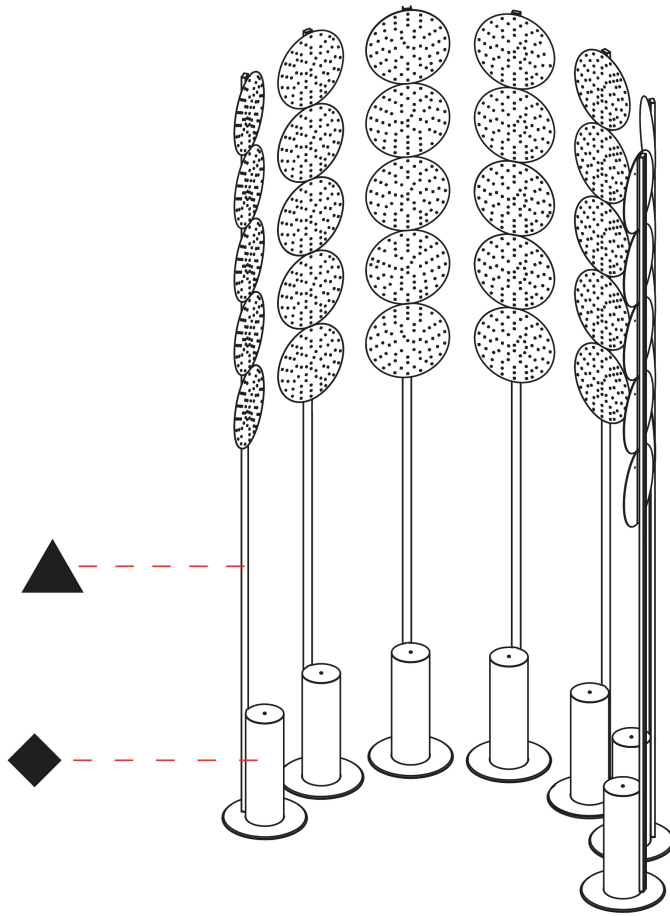

SCREEN DOT PORTABLE

A340013-

PROJECT _____

TYPE _____

SPECIFIER _____

QUANTITY _____

DATE _____

A