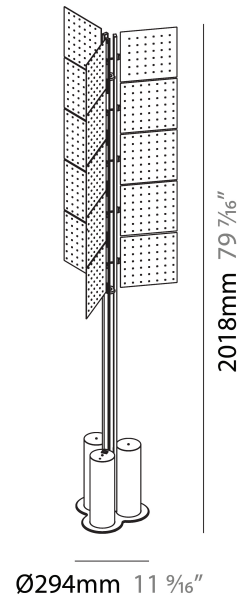

GENERAL

Series: Code _____
Subseries: Beacon Grid _____
Brand: Prolicht _____
Division: Architectural _____
Mounting Type: Portable _____
Mounting Location: Floor _____
Subcategory: Ambient _____

PHYSICAL

Shape: Abstract _____
Diameter (mm): 485 _____
Diameter (in): 19 1/8 _____
Height (mm): 2020 _____
Height (in): 79 1/2 _____
Light Distribution: Omnidirectional _____
Fixture Finish: SSR / BKV / CWI / CRY / HAB / UFT / ITA / RUA / FTG / MYG / LOD / PUS / FRO / FUP / KIA / POP / BLS / SPG / MEY / GOH / GUM / CHC / COM / ABZ / JAG / OBR / MOS / ROR _____
Fixture Material: Aluminum _____

ELECTRICAL

Lamp Type: LED (Zhaga Standard) _____
Input Wattage (W): 62.7 _____
Total Output Wattage (W): 57.3 _____
Dimming: Non-Dimmable _____
Driver Included: Yes _____
Driver Location: Integrated _____
Driver Type: Constant Current - Universal _____
Driver Class: Class 2 _____
Input Voltage (V): 120 - 277 _____
Constant Current (MA): 79 _____

LED

Color Temperature (°K): 2700 _____
Max. Delivered Lumen (lm): 6900 _____
Nominal Lumen (lm): 6900 _____
CRI: >90 CRI _____
Lamp Life (hrs): 50000 _____

OPTICAL

Beam Angle: 122 _____

RATINGS AND CERTIFICATIONS

Certified By: CSA Certified to UL and CSA Standards _____
IP rating: IP20 _____

PROJECT
TYPE
SPECIFIER
QUANTITY
DATE