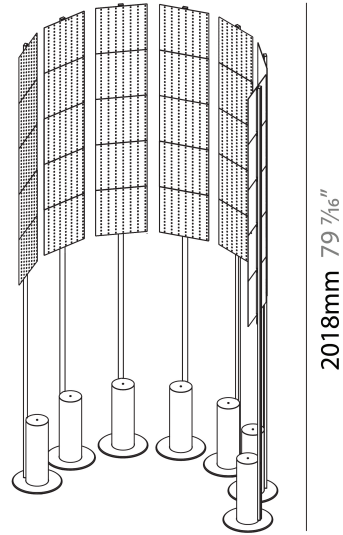

SCREEN GRID PORTABLE

A340014- -

base number   Finishes (Diamond)   Finishes (Triangle)

1. To build a product code in our configurator select the specify button on the base model # product page
2. To build a manual product code on this datasheet choose from the options listed below in blue font and add the suffix to the base model #

GENERAL

Series: Code
Subseries: Screen Grid
Brand: Prolicht
Division: Architectural
Mounting Type: Portable
Mounting Location: Floor
Subcategory: Ambient

PHYSICAL

Shape: Abstract
Length (mm): 1100
Length (in): 43 ⁵/₁₆
Width (mm): 650
Width (in): 43 ⁵/₁₆
Height (mm): 2020
Height (in): 79 ¹/₂
Light Distribution: Direct
Weight (kg): 31.244

Fixture Finish: SSR / BKV / CWI / CRY / HAB / UFT / ITA / RUA / FTG / MYG / LOD / PUS / FRO / FUP / KIA / POP / BLS / SPG / MEY / GOH / GUM / CHC / COM / ABZ / JAG / OBR / MOS / ROR

Fixture Material: Aluminum

ELECTRICAL

Lamp Type: LED (Zhaga Standard)
Input Wattage (W): 146.3
Total Output Wattage (W): 132.7
Dimming: Non-Dimmable
Driver Included: Yes
Driver Location: Integrated
Driver Type: Constant Current - Universal
Driver Class: Class 2
Input Voltage (V): 120 - 277
Constant Current (MA): 79

LED

Color Temperature (°K): 2700
Max. Delivered Lumen (lm): 16100
Nominal Lumen (lm): 16100
CRI: >90 CRI
Lamp Life (hrs): 50000

OPTICAL

Beam Angle: 122

RATINGS AND CERTIFICATIONS

Certified By: CSA Certified to UL and CSA Standards
IP rating: IP20

PROJECT
TYPE
SPECIFIER
QUANTITY
DATE