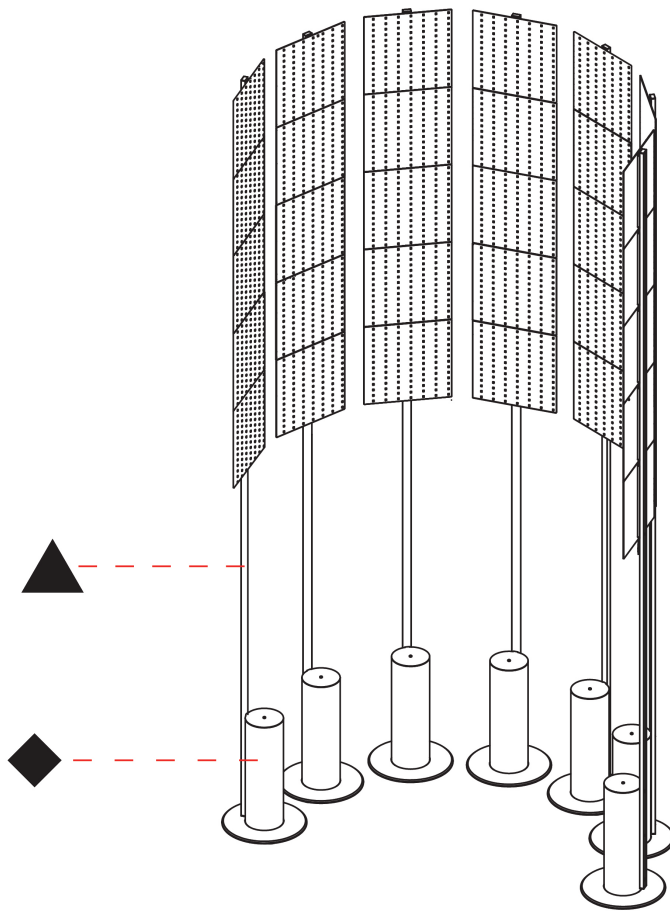

SCREEN GRID PORTABLE

A340014-

PROJECT _____

TYPE _____

SPECIFIER _____

QUANTITY _____

DATE _____

A