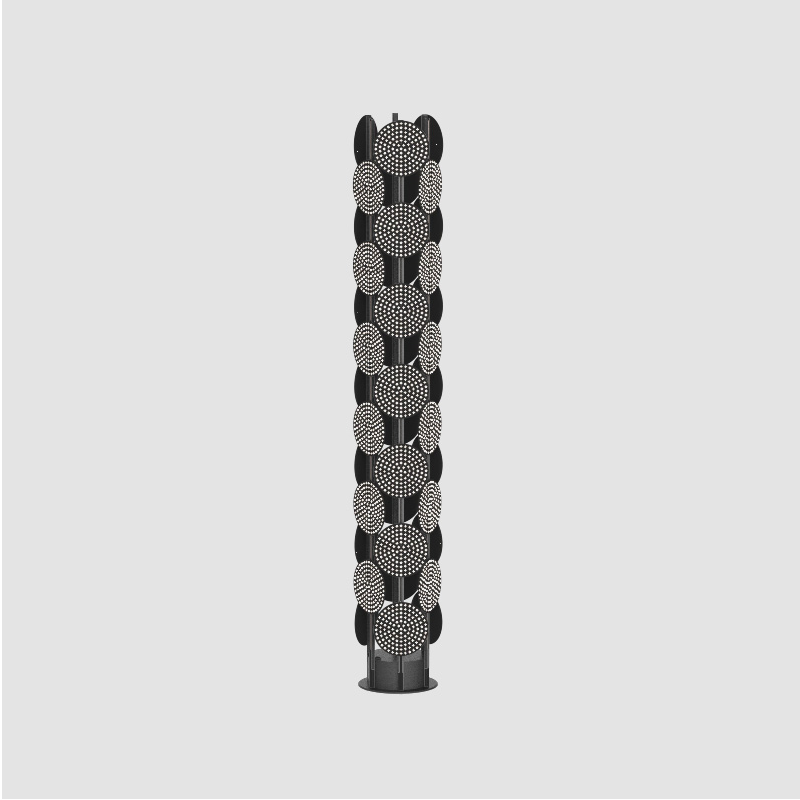

GENERAL

Series: Code _____
Subseries: Totem Dot _____
Brand: Prolicht _____
Division: Architectural _____
Mounting Type: Portable _____
Mounting Location: Floor _____
Subcategory: Ambient _____

PHYSICAL

Shape: Abstract _____
Diameter (mm): 300 _____
Diameter (in): 11 ¹³/₁₆ _____
Height (mm): 2100 _____
Height (in): 82 ¹¹/₁₆ _____
Light Distribution: Omnidirectional _____
Fixture Finish: SSR / BKV / CWI / CRY / HAB / UFT / ITA / RUA / FTG / MYG / LOD / PUS / FRO / FUP / KIA / POP / BLS / SPG / MEY / GOH / GUM / CHC / COM / ABZ / JAG / OBR / MOS / ROR _____
Fixture Material: Aluminum _____

ELECTRICAL

Lamp Type: LED (Zhaga Standard) _____
Input Wattage (W): 163 _____
Total Output Wattage (W): 148.2 _____
Dimming: Non-Dimmable _____
Driver Included: Yes _____
Driver Location: Integrated _____
Driver Type: Constant Current - Universal _____
Driver Class: Class 2 _____
Input Voltage (V): 120 - 277 _____
Constant Current (MA): 79 _____

LED

Color Temperature (°K): 2700 _____
Max. Delivered Lumen (lm): 17550 _____
Nominal Lumen (lm): 17550 _____
CRI: >90 CRI _____
Lamp Life (hrs): 50000 _____

OPTICAL

Beam Angle: 122 _____

RATINGS AND CERTIFICATIONS

Certified By: CSA Certified to UL and CSA Standards _____
IP rating: IP20 _____

PROJECT
TYPE
SPECIFIER
QUANTITY
DATE

2077mm 81 3/4"

Ø290mm 11 7/16"