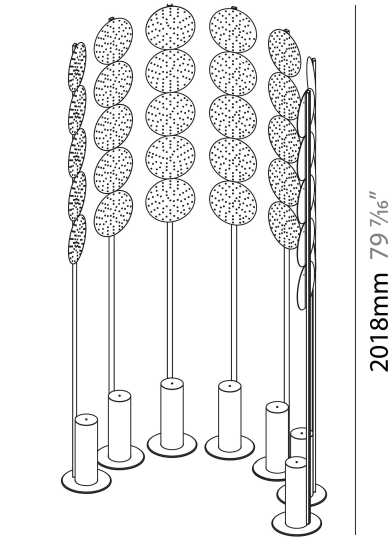

SCREEN DOT PORTABLE

A340013-

base number   Finishes (Diamond)   Finishes (Triangle)

PROJECT
TYPE
SPECIFIER
QUANTITY
DATE

1. To build a product code in our configurator select the specify button on the base model # product page
2. To build a manual product code on this datasheet choose from the options listed below in blue font and add the suffix to the base model #

GENERAL

Series: Code
Subseries: Screen Dot
Brand: Prolicht
Division: Architectural
Mounting Type: Portable
Mounting Location: Floor
Subcategory: Ambient

PHYSICAL

Shape: Abstract
Length (mm): 1100
Length (in): 43 ⁵/₁₆
Width (mm): 650
Width (in): 43 ⁵/₁₆
Height (mm): 2020
Height (in): 79 ¹/₂
Light Distribution: Direct
Fixture Finish: SSR / BKV / CWI / CRY / HAB / UFT / ITA / RUA / FTG / MYG / LOD / PUS / FRO / FUP / KIA / POP / BLS / SPG / MEY / GOH / GUM / CHC / COM / ABZ / JAG / OBR / MOS / ROR
Fixture Material: Aluminum

ELECTRICAL

Lamp Type: LED (Zhaga Standard)
Input Wattage (W): 146.3
Total Output Wattage (W): 132.7
Dimming: Non-Dimmable
Driver Included: Yes
Driver Location: Integrated
Driver Type: Constant Current - Universal
Driver Class: Class 2
Input Voltage (V): 120 - 277
Constant Current (MA): 79

LED

Color Temperature (°K): 2700
Max. Delivered Lumen (lm): 15750
Nominal Lumen (lm): 15750
CRI: >90 CRI
Lamp Life (hrs): 50000

OPTICAL

Beam Angle: 122

RATINGS AND CERTIFICATIONS

Certified By: CSA Certified to UL and CSA Standards
IP rating: IP20