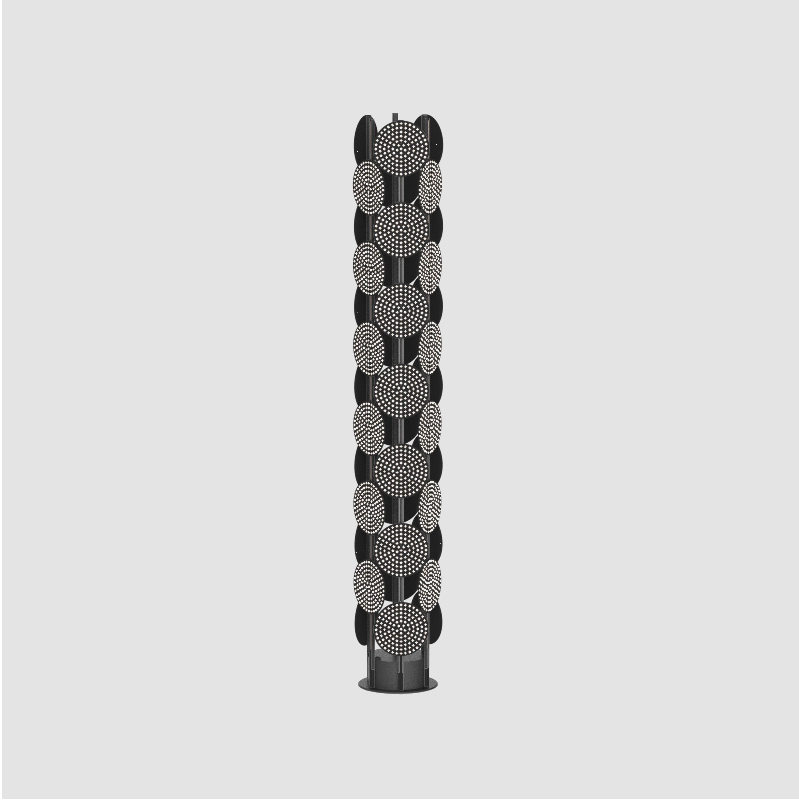

GENERAL

Series: Code _____
Subseries: Totem Dot _____
Brand: Prolicht _____
Division: Architectural _____
Mounting Type: Portable _____
Mounting Location: Floor _____
Subcategory: Ambient _____

PHYSICAL

Shape: Abstract _____
Diameter (mm): 300 _____
Diameter (in): 11 ¹³/₁₆ _____
Height (mm): 2100 _____
Height (in): 82 ¹¹/₁₆ _____
Light Distribution: Omnidirectional _____
Fixture Finish: SSR / BKV / CWI / CRY / HAB / UFT / ITA / RUA / FTG / MYG / LOD / PUS / FRO / FUP / KIA / POP / BLS / SPG / MEY / GOH / GUM / CHC / COM / ABZ / JAG / OBR / MOS / ROR _____
Fixture Material: Aluminum _____

ELECTRICAL

Lamp Type: LED (Zhaga Standard) _____
Input Wattage (W): 163 _____
Total Output Wattage (W): 148.2 _____
Dimming: Non-Dimmable _____
Driver Included: Yes _____
Driver Location: Integrated _____
Driver Type: Constant Current - Universal _____
Driver Class: Class 2 _____
Input Voltage (V): 120 - 277 _____
Constant Current (MA): 79 _____

LED

Color Temperature (°K): 2700 _____
Max. Delivered Lumen (lm): 17550 _____
Nominal Lumen (lm): 17550 _____
CRI: >90 CRI _____
Lamp Life (hrs): 50000 _____

OPTICAL

Beam Angle: 122 _____

RATINGS AND CERTIFICATIONS

Certified By: CSA Certified to UL and CSA Standards _____
IP rating: IP20 _____

2077mm 81 3/4"

Ø290mm 11 7/16"