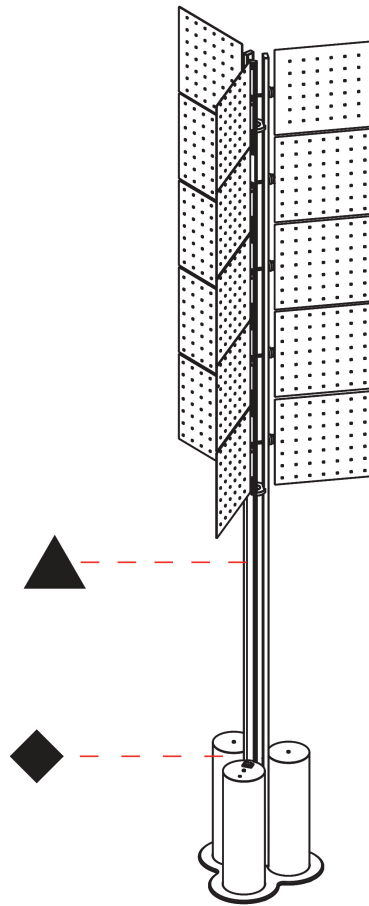

BEACON GRID PORTABLE

A340012-

PROJECT

TYPE

SPECIFIER

QUANTITY

DATE

A