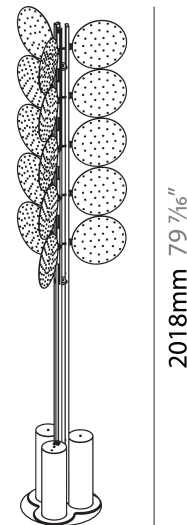

BEACON DOT PORTABLE

A340011- -

base number Finishes (Diamond) Finishes (Triangle)

- To build a product code in our configurator select the specify button on the base model # product page
- To build a manual product code on this datasheet choose from the options listed below in blue font and add the suffix to the base model #

GENERAL

Series: Code
 Subseries: Beacon Dot
 Brand: Prolicht
 Division: Architectural
 Mounting Type: Portable
 Mounting Location: Floor
 Subcategory: Ambient

PHYSICAL

Shape: Abstract
 Diameter (mm): 485
 Diameter (in): 19 1/8
 Height (mm): 2020
 Height (in): 79 1/2
 Light Distribution: Omnidirectional
 Fixture Finish: SSR / BKV / CWI / CRY / HAB / UFT / ITA / RUA / FTG / MYG / LOD / PUS / FRO / FUP / KIA / POP / BLS / SPG / MEY / GOH / GUM / CHC / COM / ABZ / JAG / OBR / MOS / ROR
 Fixture Material: Aluminum

PROJECT
TYPE
SPECIFIER
QUANTITY
DATE

Ø294mm 11 5/16"

BEACON DOT PORTABLE

A340011-

PROJECT _____

TYPE _____

SPECIFIER _____

QUANTITY _____

GENERAL

Series: Code
 Subseries: Beacon Grid
 Brand: Prolicht
 Division: Architectural
 Mounting Type: Portable
 Mounting Location: Floor
 Subcategory: Ambient

PHYSICAL

Shape: Abstract
 Diameter (mm): 485
 Diameter (in): 19 1/8
 Height (mm): 2020
 Height (in): 79 1/2
 Light Distribution: Omnidirectional
 Fixture Finish: SSR / BKV / CWI / CRY / HAB / UFT / ITA / RUA / FTG / MYG / LOD / PUS / FRO / FUP / KIA / POP / BLS / SPG / MEY / GOH / GUM / CHC / COM / ABZ / JAG / OBR / MOS / ROR
 Fixture Material: Aluminum