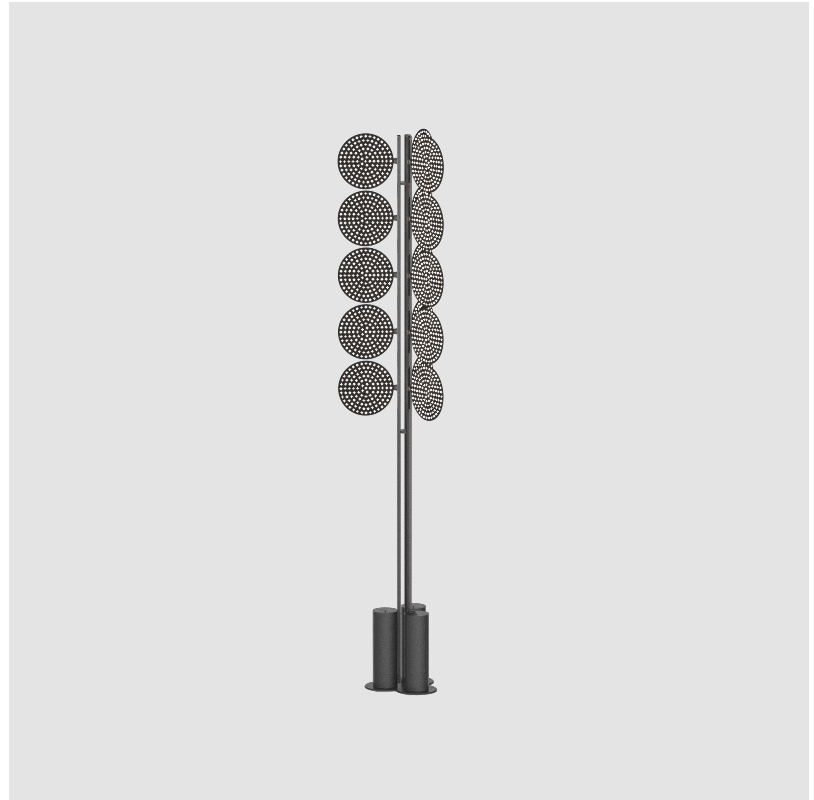

BEACON DOT PORTABLE

A340011- -

base number   Finishes (Diamond)   Finishes (Triangle)

1. To build a product code in our configurator select the specify button on the base model # product page
2. To build a manual product code on this datasheet choose from the options listed below in blue font and add the suffix to the base model #

GENERAL

Series: Code
Subseries: Beacon Dot
Brand: Prolicht
Division: Architectural
Mounting Type: Portable
Mounting Location: Floor
Subcategory: Ambient

PHYSICAL

Shape: Abstract
Diameter (mm): 485
Diameter (in): 19 1/8
Height (mm): 2020
Height (in): 79 1/2
Light Distribution: Omnidirectional
Fixture Finish: SSR / BKV / CWI / CRY / HAB / UFT / ITA / RUA / FTG / MYG / LOD / PUS / FRO / FUP / KIA / POP / BLS / SPG / MEY / GOH / GUM / CHC / COM / ABZ / JAG / OBR / MOS / ROR
Fixture Material: Aluminum

ELECTRICAL

Lamp Type: LED (Zhaga Standard)
Input Wattage (W): 62.7
Total Output Wattage (W): 57.3
Dimming: Non-Dimmable
Driver Included: Yes
Driver Location: Integrated
Driver Type: Constant Current - Universal
Driver Class: Class 2
Input Voltage (V): 120 - 277
Constant Current (MA): 79

LED

Color Temperature (°K): 2700
Max. Delivered Lumen (lm): 6750
Nominal Lumen (lm): 675
CRI: >90 CRI
Lamp Life (hrs): 50000

OPTICAL

Beam Angle: 122

RATINGS AND CERTIFICATIONS

Certified By: CSA Certified to UL and CSA Standards
IP rating: IP20

PROJECT
TYPE
SPECIFIER
QUANTITY
DATE

Ø294mm 11 5/16"