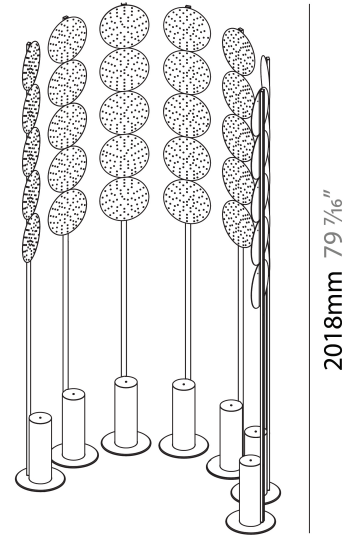

SCREEN DOT PORTABLE

A340013-

base number   Finishes (Diamond)   Finishes (Triangle)

1. To build a product code in our configurator select the specify button on the base model # product page
2. To build a manual product code on this datasheet choose from the options listed below in blue font and add the suffix to the base model #

GENERAL

Series: Code
Subseries: Screen Dot
Partner: Prolicht
Division: Architectural
Installation: Portable
Product Type: Floor
Mounting Location: Floor
Light Distribution: Direct

PHYSICAL

Shape: Abstract
Length (mm): 1100
Length (in): 43 5/16
Width (mm): 650
Width (in): 43 5/16
Height (mm): 2020
Height (in): 79 1/2
Fixture Finish: SSR / BKV / CWI / CRY / HAB / UFT / ITA / RUA / FTG / MYG / LOD / PUS / FRO / FUP / KIA / POP / BLS / SPG / MEY / GOH / CHC / COM / ABZ / JAG / OBR / MOS / ROR
Fixture Material: Aluminum

ELECTRICAL

Lamp Type: LED (Zhaga Standard)
Input Wattage (W): 146.3
Total Output Wattage (W): 132.7
Dimming: Non-Dimmable
Driver Included: Yes
Driver Location: Integrated
Driver Type: Constant Current - Universal
Driver Class: Class 2
Input Voltage (V): 120 - 277
Constant Current (MA): 79

LED

Color Temperature (°K): 2700
Max. Delivered Lumen (lm): 15750
Nominal Lumen (lm): 15750
CRI: >90 CRI
Lamp Life (hrs): 50000

OPTICAL

Beam Angle: 122

RATINGS AND CERTIFICATIONS

Certified By: CSA Certified to UL and CSA Standards
IP rating: IP20

PROJECT	
TYPE	
SPECIFIER	
QUANTITY	
DATE