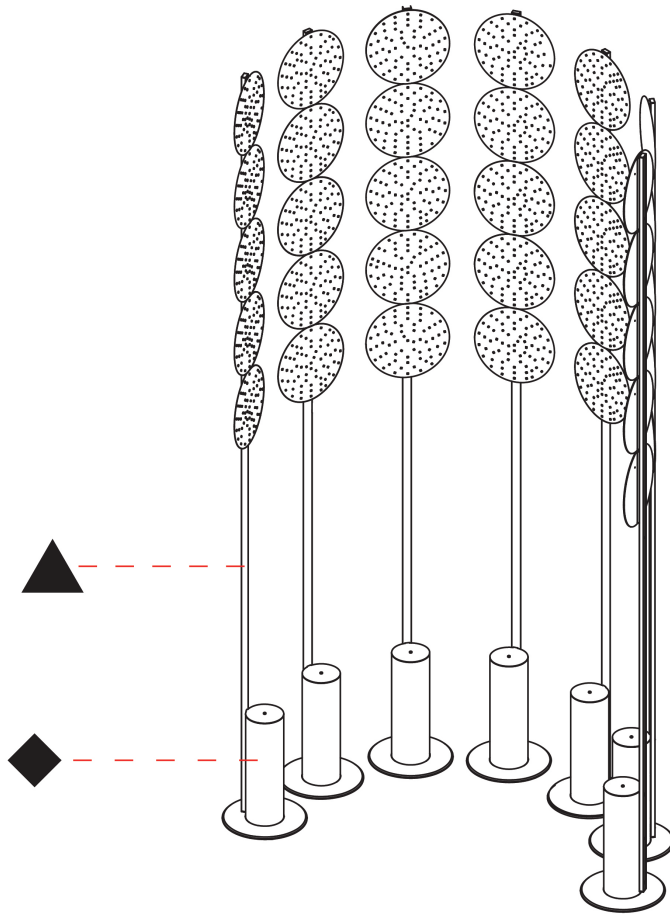

SCREEN DOT PORTABLE

A340013-

PROJECT	_____
TYPE	_____
SPECIFIER	_____
QUANTITY	_____
DATE	_____

A