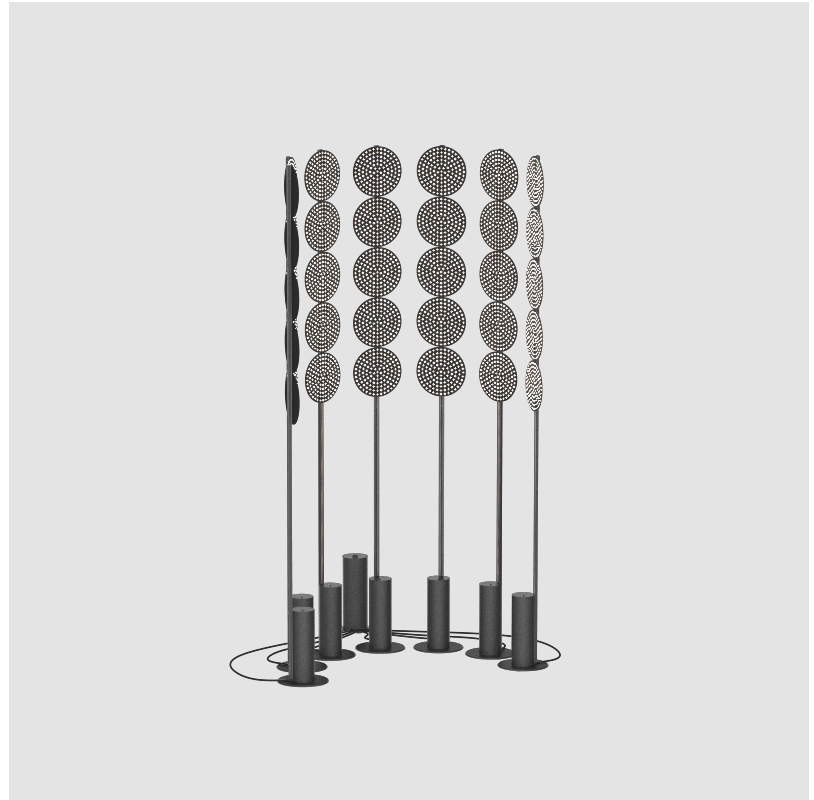

GENERAL

Series: Code
 Subseries: Screen Dot
 Partner: Prolicht
 Division: Architectural
 Installation: Portable
 Product Type: Floor
 Mounting Location: Floor
 Light Distribution: Direct

PHYSICAL

Shape: Abstract
 Length (mm): 1100
 Length (in): 43 5/16
 Width (mm): 650
 Width (in): 43 5/16
 Height (mm): 2020
 Height (in): 79 1/2
 Fixture Finish: SSR / BKV / CWI / CRY / HAB / UFT / ITA / RUA / FTG / MYG / LOD / PUS / FRO / FUP / KIA / POP / BLS / SPG / MEY / GOH / CHC / COM / ABZ / JAG / OBR / MOS / ROR
 Fixture Material: Aluminum

LED

Color Temperature (°K): 2700
 Max. Delivered Lumen (lm): 15750
 Nominal Lumen (lm): 15750
 CRI: >90 CRI
 Lamp Life (hrs): 50000

OPTICAL

Beam Angle: 122

RATINGS AND CERTIFICATIONS

Certified By: CSA Certified to UL and CSA Standards
 IP rating: IP20

PROJECT	
TYPE	
SPECIFIER	
QUANTITY	
DATE	

SCREEN DOT PORTABLE

A340013-

PROJECT	_____
TYPE	_____
SPECIFIER	_____
QUANTITY	_____
DATE	_____

A

SCREEN GRID PORTABLE

A340014- -

base number Finishes (Diamond) Finishes (Triangle)