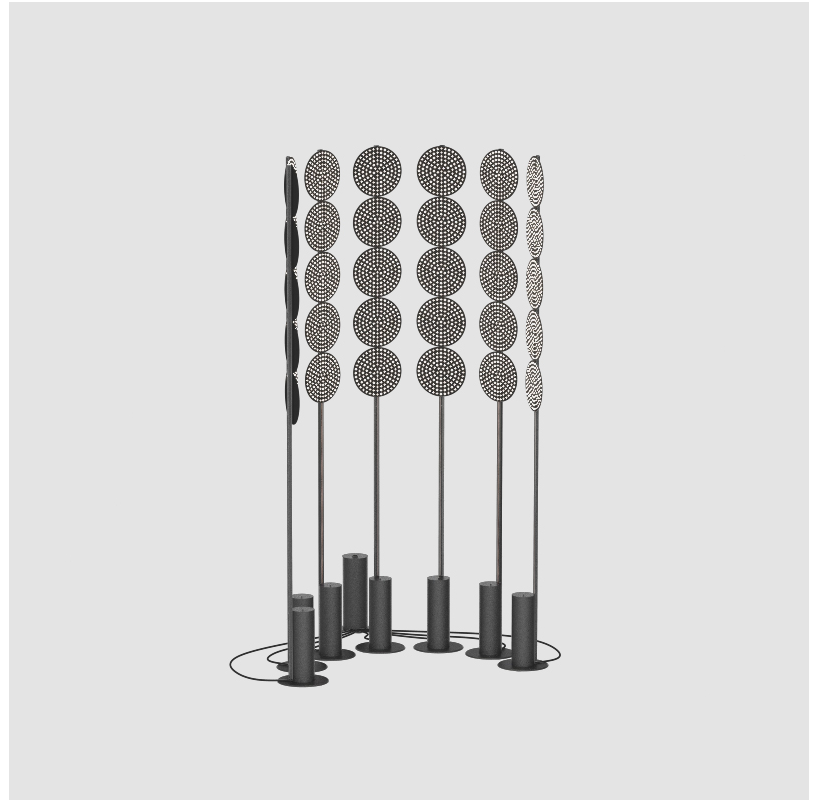

GENERAL

Series: Code _____
Subseries: Screen Dot _____
Brand: Prolicht _____
Division: Architectural _____
Mounting Type: Portable _____
Mounting Location: Floor _____
Subcategory: Ambient _____

PHYSICAL

Shape: Abstract _____
Length (mm): 1100 _____
Length (in): 43 ⁵/₁₆ _____
Width (mm): 650 _____
Width (in): 43 ⁵/₁₆ _____
Height (mm): 2020 _____
Height (in): 79 ¹/₂ _____
Light Distribution: Direct _____
Fixture Finish: SSR / BKV / CWI / CRY / HAB / UFT / ITA / RUA / FTG / MYG / LOD / PUS / FRO / FUP / KIA / POP / BLS / SPG / MEY / GOH / GUM / CHC / COM / ABZ / JAG / OBR / MOS / ROR _____
Fixture Material: Aluminum _____

ELECTRICAL

Lamp Type: LED (Zhaga Standard) _____
Input Wattage (W): 146.3 _____
Total Output Wattage (W): 132.7 _____
Dimming: Non-Dimmable _____
Driver Included: Yes _____
Driver Location: Integrated _____
Driver Type: Constant Current - Universal _____
Driver Class: Class 2 _____
Input Voltage (V): 120 - 277 _____
Constant Current (MA): 79 _____

LED

Color Temperature (°K): 2700 _____
Max. Delivered Lumen (lm): 15750 _____
Nominal Lumen (lm): 15750 _____
CRI: >90 CRI _____
Lamp Life (hrs): 50000 _____

OPTICAL

Beam Angle: 122 _____

RATINGS AND CERTIFICATIONS

Certified By: CSA Certified to UL and CSA Standards _____
IP rating: IP20 _____

PROJECT	_____
TYPE	_____
SPECIFIER	_____
QUANTITY	_____
DATE	_____