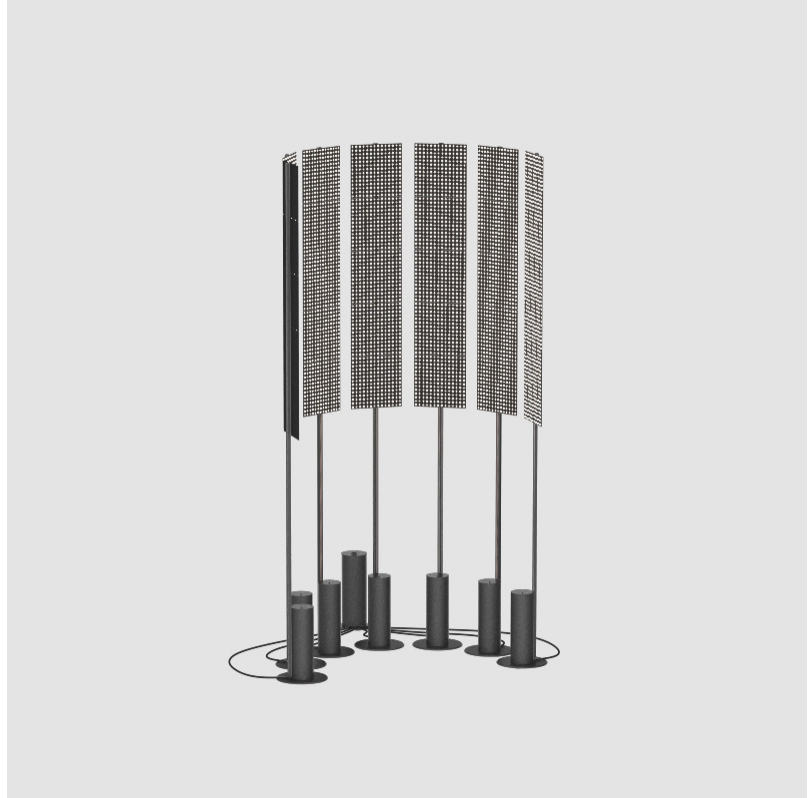

GENERAL

Series: Code _____
Subseries: Screen Grid _____
Brand: Prolicht _____
Division: Architectural _____
Mounting Type: Portable _____
Mounting Location: Floor _____
Subcategory: Ambient _____

PHYSICAL

Shape: Abstract _____
Length (mm): 1100 _____
Length (in): 43 ⁵/₁₆ _____
Width (mm): 650 _____
Width (in): 43 ⁵/₁₆ _____
Height (mm): 2020 _____
Height (in): 79 ¹/₂ _____
Light Distribution: Direct _____
Weight (kg): 31.244 _____

Fixture Finish: SSR / BKV / CWI / CRY / HAB / UFT / ITA / RUA / FTG / MYG / LOD / PUS / FRO / FUP / KIA / POP / BLS / SPG / MEY / GOH / GUM / CHC / COM / ABZ / JAG / OBR / MOS / ROR

Fixture Material: Aluminum _____

ELECTRICAL

Lamp Type: LED (Zhaga Standard) _____
Input Wattage (W): 146.3 _____
Total Output Wattage (W): 132.7 _____
Dimming: Non-Dimmable _____
Driver Included: Yes _____
Driver Location: Integrated _____
Driver Type: Constant Current - Universal _____
Driver Class: Class 2 _____
Input Voltage (V): 120 - 277 _____
Constant Current (MA): 79 _____

LED

Color Temperature (°K): 2700 _____
Max. Delivered Lumen (lm): 16100 _____
Nominal Lumen (lm): 16100 _____
CRI: >90 CRI _____
Lamp Life (hrs): 50000 _____

OPTICAL

Beam Angle: 122 _____

RATINGS AND CERTIFICATIONS

Certified By: CSA Certified to UL and CSA Standards _____
IP rating: IP20 _____

PROJECT	_____
TYPE	_____
SPECIFIER	_____
QUANTITY	_____
DATE	_____