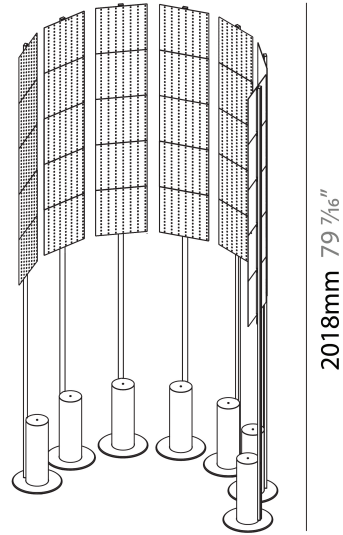

GENERAL

Series: Code _____
Subseries: Screen Grid _____
Brand: Prolicht _____
Division: Architectural _____
Mounting Type: Portable _____
Mounting Location: Floor _____
Subcategory: Ambient _____

PHYSICAL

Shape: Abstract _____
Length (mm): 1100 _____
Length (in): 43 ⁵/₁₆ _____
Width (mm): 650 _____
Width (in): 43 ⁵/₁₆ _____
Height (mm): 2020 _____
Height (in): 79 ¹/₂ _____
Light Distribution: Direct _____
Weight (kg): 31.244 _____

Fixture Finish: SSR / BKV / CWI / CRY / HAB / UFT / ITA / RUA / FTG / MYG / LOD / PUS / FRO / FUP / KIA / POP / BLS / SPG / MEY / GOH / GUM / CHC / COM / ABZ / JAG / OBR / MOS / ROR

Fixture Material: Aluminum _____

ELECTRICAL

Lamp Type: LED (Zhaga Standard) _____
Input Wattage (W): 146.3 _____
Total Output Wattage (W): 132.7 _____
Dimming: Non-Dimmable _____
Driver Included: Yes _____
Driver Location: Integrated _____
Driver Type: Constant Current - Universal _____
Driver Class: Class 2 _____
Input Voltage (V): 120 - 277 _____
Constant Current (MA): 79 _____

LED

Color Temperature (°K): 2700 _____
Max. Delivered Lumen (lm): 16100 _____
Nominal Lumen (lm): 16100 _____
CRI: >90 CRI _____
Lamp Life (hrs): 50000 _____

OPTICAL

Beam Angle: 122 _____

RATINGS AND CERTIFICATIONS

Certified By: CSA Certified to UL and CSA Standards _____
IP rating: IP20 _____

PROJECT	_____
TYPE	_____
SPECIFIER	_____
QUANTITY	_____
DATE	_____