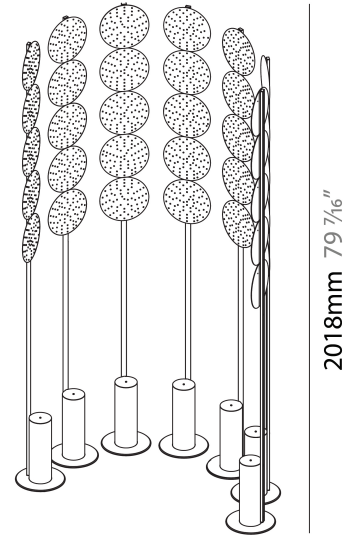

GENERAL

Series: Code _____
Subseries: Screen Dot _____
Brand: Prolicht _____
Division: Architectural _____
Mounting Type: Portable _____
Mounting Location: Floor _____
Subcategory: Ambient _____

PHYSICAL

Shape: Abstract _____
Length (mm): 1100 _____
Length (in): 43 ⁵/₁₆ _____
Width (mm): 650 _____
Width (in): 43 ⁵/₁₆ _____
Height (mm): 2020 _____
Height (in): 79 ¹/₂ _____
Light Distribution: Direct _____
Fixture Finish: SSR / BKV / CWI / CRY / HAB / UFT / ITA / RUA / FTG / MYG / LOD / PUS / FRO / FUP / KIA / POP / BLS / SPG / MEY / GOH / GUM / CHC / COM / ABZ / JAG / OBR / MOS / ROR _____
Fixture Material: Aluminum _____

ELECTRICAL

Lamp Type: LED (Zhaga Standard) _____
Input Wattage (W): 146.3 _____
Total Output Wattage (W): 132.7 _____
Dimming: Non-Dimmable _____
Driver Included: Yes _____
Driver Location: Integrated _____
Driver Type: Constant Current - Universal _____
Driver Class: Class 2 _____
Input Voltage (V): 120 - 277 _____
Constant Current (MA): 79 _____

LED

Color Temperature (°K): 2700 _____
Max. Delivered Lumen (lm): 15750 _____
Nominal Lumen (lm): 15750 _____
CRI: >90 CRI _____
Lamp Life (hrs): 50000 _____

OPTICAL

Beam Angle: 122 _____

RATINGS AND CERTIFICATIONS

Certified By: CSA Certified to UL and CSA Standards _____
IP rating: IP20 _____

PROJECT	_____
TYPE	_____
SPECIFIER	_____
QUANTITY	_____
DATE	_____