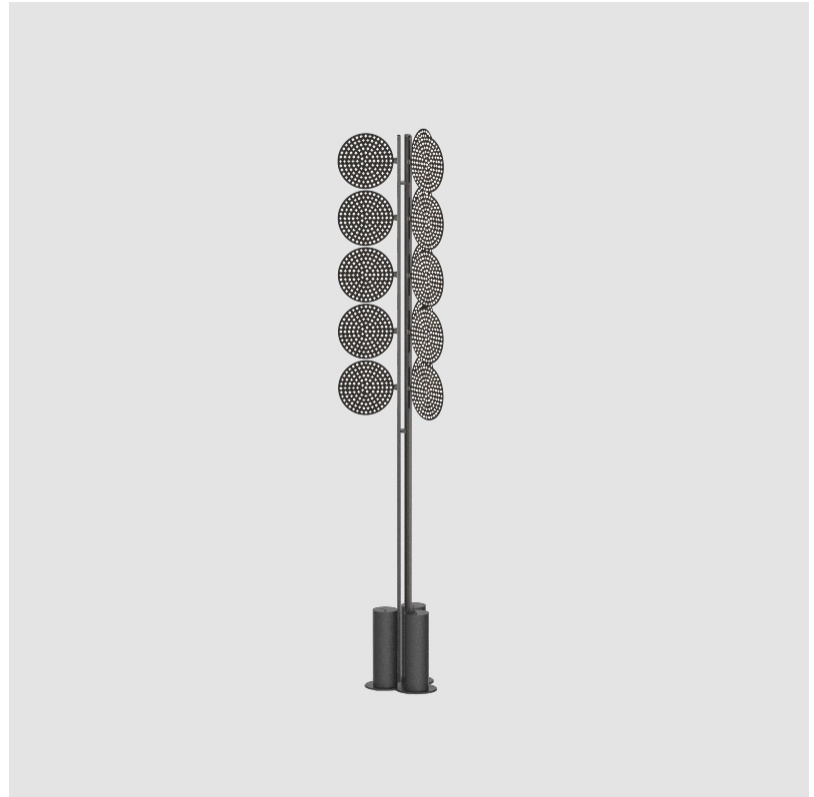

BEACON DOT PORTABLE

A340011-

base number   Finishes (Diamond)   Finishes (Triangle)

1. To build a product code in our configurator select the specify button on the base model # product page
2. To build a manual product code on this datasheet choose from the options listed below in blue font and add the suffix to the base model #

GENERAL

Series: Code
Subseries: Beacon Dot
Brand: Prolicht
Division: Architectural
Mounting Type: Portable
Mounting Location: Floor
Subcategory: Ambient

PHYSICAL

Shape: Abstract
Diameter (mm): 485
Diameter (in): 19 1/8
Height (mm): 2020
Height (in): 79 1/2
Light Distribution: Omnidirectional
Fixture Finish: SSR / BKV / CWI / CRY / HAB / UFT / ITA / RUA / FTG / MYG / LOD / PUS / FRO / FUP / KIA / POP / BLS / SPG / MEY / GOH / GUM / CHC / COM / ABZ / JAG / OBR / MOS / ROR
Fixture Material: Aluminum

ELECTRICAL

Lamp Type: LED (Zhaga Standard)
Input Wattage (W): 62.7
Total Output Wattage (W): 57.3
Dimming: Non-Dimmable
Driver Included: Yes
Driver Location: Integrated
Driver Type: Constant Current - Universal
Driver Class: Class 2
Input Voltage (V): 120 - 277
Constant Current (MA): 79

LED

Color Temperature (°K): 2700
Max. Delivered Lumen (lm): 6750
Nominal Lumen (lm): 675
CRI: >90 CRI
Lamp Life (hrs): 50000

OPTICAL

Beam Angle: 122

RATINGS AND CERTIFICATIONS

Certified By: CSA Certified to UL and CSA Standards
IP rating: IP20

PROJECT
TYPE
SPECIFIER
QUANTITY
DATE

Ø294mm 11 9/16"