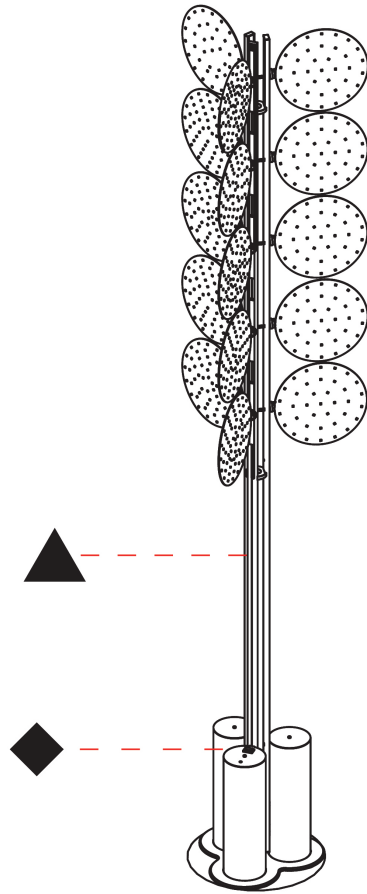

BEACON DOT PORTABLE

A340011-

PROJECT

TYPE

SPECIFIER

QUANTITY

DATE

A