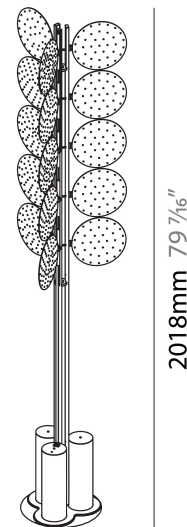

Shape: Abstract _____
 Diameter (mm): 300 _____
 Diameter (in): 11 ¹³/₁₆ _____
 Height (mm): 2100 _____
 Height (in): 82 ¹¹/₁₆ _____
 Light Distribution: Omnidirectional _____
 Fixture Finish: SSR / BKV / CWI / CRY / HAB / UFT / ITA / RUA / FTG / MYG / LOD / PUS / FRO / FUP / KIA / POP / BLS / SPG / MEY / GOH / GUM / CHC / COM / ABZ / JAG / OBR / MOS / ROR _____
 Fixture Material: Aluminum _____

GENERAL

Series: Code
 Subseries: Beacon Dot
 Brand: Prolicht
 Division: Architectural
 Mounting Type: Portable
 Mounting Location: Floor
 Subcategory: Ambient

PHYSICAL

Shape: Abstract
 Diameter (mm): 485
 Diameter (in): 19 1/8
 Height (mm): 2020
 Height (in): 79 1/2
 Light Distribution: Omnidirectional
 Fixture Finish: SSR / BKV / CWI / CRY / HAB / UFT / ITA / RUA / FTG / MYG / LOD / PUS / FRO / FUP / KIA / POP / BLS / SPG / MEY / GOH / GUM / CHC / COM / ABZ / JAG / OBR / MOS / ROR
 Fixture Material: Aluminum

PROJECT
TYPE
SPECIFIER
QUANTITY
DATE

Ø294mm 11 9/16"

BEACON DOT PORTABLE

A340011-

PROJECT

TYPE

SPECIFIER

QUANTITY