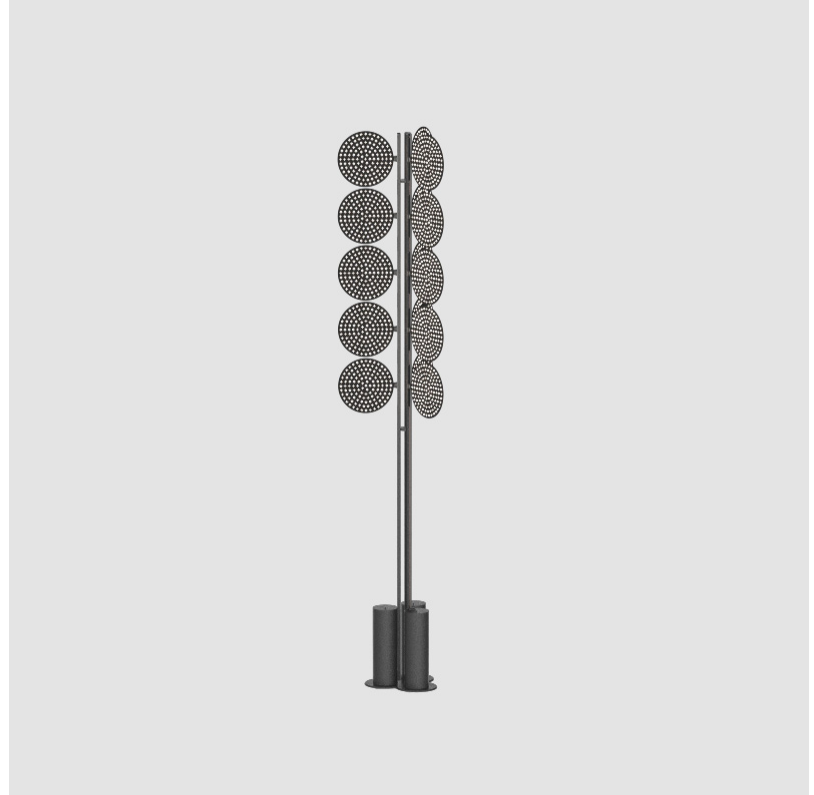

BEACON DOT PORTABLE

A340011-

base number   Finishes (Diamond)   Finishes (Triangle)

1. To build a product code in our configurator select the specify button on the base model # product page
2. To build a manual product code on this datasheet choose from the options listed below in blue font and add the suffix to the base model #

GENERAL

Series: Code
Subseries: Beacon Dot
Brand: Prolicht
Division: Architectural
Mounting Type: Portable
Mounting Location: Floor
Subcategory: Ambient

PHYSICAL

Shape: Abstract
Diameter (mm): 485
Diameter (in): 19 1/8
Height (mm): 2020
Height (in): 79 1/2
Light Distribution: Omnidirectional
Fixture Finish: SSR / BKV / CWI / CRY / HAB / UFT / ITA / RUA / FTG / MYG / LOD / PUS / FRO / FUP / KIA / POP / BLS / SPG / MEY / GOH / GUM / CHC / COM / ABZ / JAG / OBR / MOS / ROR
Fixture Material: Aluminum

ELECTRICAL

Lamp Type: LED (Zhaga Standard)
Input Wattage (W): 62.7
Total Output Wattage (W): 57.3
Dimming: Non-Dimmable
Driver Included: Yes
Driver Location: Integrated
Driver Type: Constant Current - Universal
Driver Class: Class 2
Input Voltage (V): 120 - 277
Constant Current (MA): 79

LED

Color Temperature (°K): 2700
Max. Delivered Lumen (lm): 6750
Nominal Lumen (lm): 675
CRI: >90 CRI
Lamp Life (hrs): 50000

OPTICAL

Beam Angle: 122

RATINGS AND CERTIFICATIONS

Certified By: CSA Certified to UL and CSA Standards
IP rating: IP20

PROJECT
TYPE
SPECIFIER
QUANTITY
DATE

Ø294mm 11 9/16"