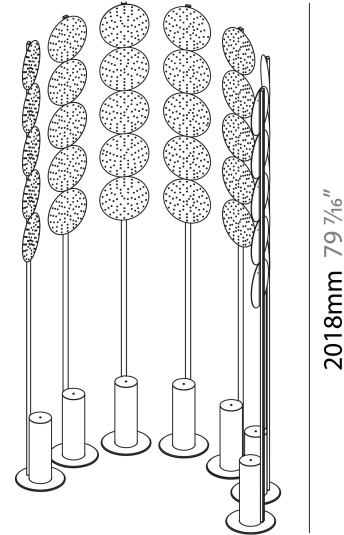

SCREEN DOT PORTABLE

A340013- -

base number   Finishes (Diamond)   Finishes (Triangle)

1. To build a product code in our configurator select the specify button on the base model # product page
2. To build a manual product code on this datasheet choose from the options listed below in blue font and add the suffix to the base model #

GENERAL

Series: Code
Subseries: Screen Dot
Brand: Prolicht
Division: Architectural
Mounting Type: Portable
Mounting Location: Floor
Subcategory: Ambient

PHYSICAL

Shape: Abstract
Length (mm): 1100
Length (in): 43 ⁵/₁₆
Width (mm): 650
Width (in): 43 ⁵/₁₆
Height (mm): 2020
Height (in): 79 ¹/₂
Light Distribution: Direct
Fixture Finish: SSR / BKV / CWI / CRY / HAB / UFT / ITA / RUA / FTG / MYG / LOD / PUS / FRO / FUP / KIA / POP / BLS / SPG / MEY / GOH / GUM / CHC / COM / ABZ / JAG / OBR / MOS / ROR
Fixture Material: Aluminum

ELECTRICAL

Lamp Type: LED (Zhaga Standard)
Input Wattage (W): 146.3
Total Output Wattage (W): 132.7
Dimming: Non-Dimmable
Driver Included: Yes
Driver Location: Integrated
Driver Type: Constant Current - Universal
Driver Class: Class 2
Input Voltage (V): 120 - 277
Constant Current (MA): 79

LED

Color Temperature (°K): 2700
Max. Delivered Lumen (lm): 15750
Nominal Lumen (lm): 15750
CRI: >90 CRI
Lamp Life (hrs): 50000

OPTICAL

Beam Angle: 122

RATINGS AND CERTIFICATIONS

Certified By: CSA Certified to UL and CSA Standards
IP rating: IP20

PROJECT
TYPE
SPECIFIER
QUANTITY
DATE