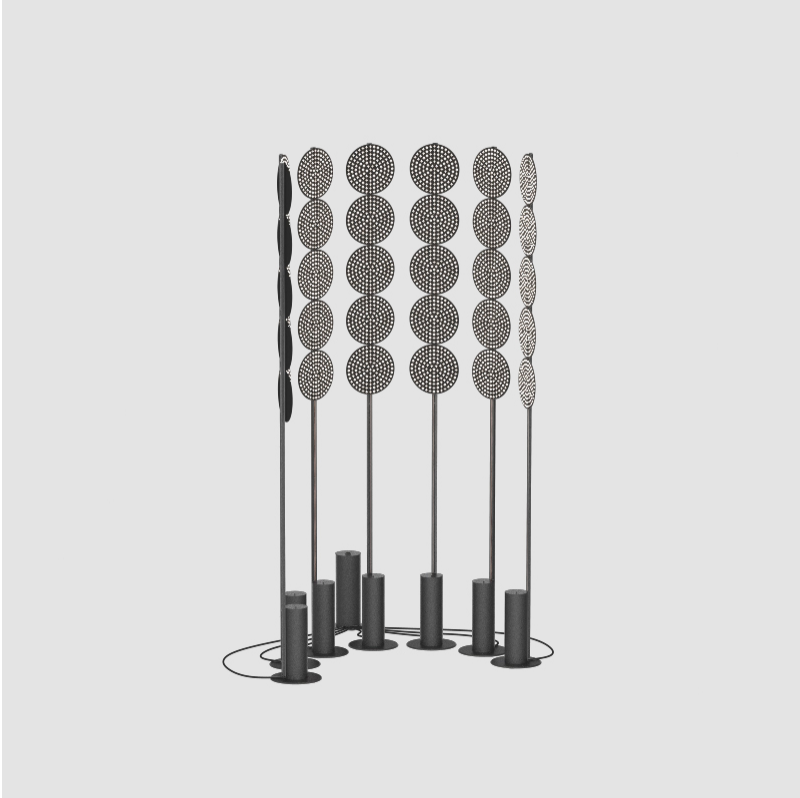

SCREEN DOT PORTABLE

A340013- -

base number   Finishes (Diamond)   Finishes (Triangle)

1. To build a product code in our configurator select the specify button on the base model # product page
2. To build a manual product code on this datasheet choose from the options listed below in blue font and add the suffix to the base model #

GENERAL

Series: Code
Subseries: Screen Dot
Brand: Prolicht
Division: Architectural
Mounting Type: Portable
Mounting Location: Floor
Subcategory: Ambient

PHYSICAL

Shape: Abstract
Length (mm): 1100
Length (in): 43 ⁵/₁₆
Width (mm): 650
Width (in): 43 ⁵/₁₆
Height (mm): 2020
Height (in): 79 ¹/₂
Light Distribution: Direct
Fixture Finish: SSR / BKV / CWI / CRY / HAB / UFT / ITA / RUA / FTG / MYG / LOD / PUS / FRO / FUP / KIA / POP / BLS / SPG / MEY / GOH / GUM / CHC / COM / ABZ / JAG / OBR / MOS / ROR
Fixture Material: Aluminum

ELECTRICAL

Lamp Type: LED (Zhaga Standard)
Input Wattage (W): 146.3
Total Output Wattage (W): 132.7
Dimming: Non-Dimmable
Driver Included: Yes
Driver Location: Integrated
Driver Type: Constant Current - Universal
Driver Class: Class 2
Input Voltage (V): 120 - 277
Constant Current (MA): 79

LED

Color Temperature (°K): 2700
Max. Delivered Lumen (lm): 15750
Nominal Lumen (lm): 15750
CRI: >90 CRI
Lamp Life (hrs): 50000

OPTICAL

Beam Angle: 122

RATINGS AND CERTIFICATIONS

Certified By: CSA Certified to UL and CSA Standards
IP rating: IP20

PROJECT
TYPE
SPECIFIER
QUANTITY
DATE