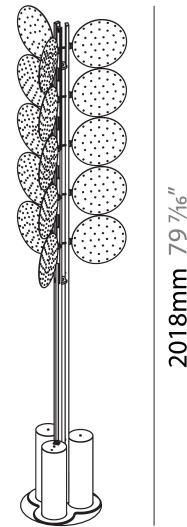

GENERAL

Series: Code
 Subseries: Totem Dot
 Brand: Prolicht
 Division: Architectural
 Mounting Type: Portable
 Mounting Location: Floor
 Subcategory: Ambient

PHYSICAL

Shape: Abstract
 Diameter (mm): 300
 Diameter (in): 11 ¹³/₁₆
 Height (mm): 2100
 Height (in): 82 ¹¹/₁₆
 Light Distribution: Omnidirectional
 Fixture Finish: SSR / BKV / CWI / CRY / HAB / UFT / ITA / RUA / FTG / MYG / LOD / PUS / FRO / FUP / KIA / POP / BLS / SPG / MEY / GOH / GUM / CHC / COM / ABZ / JAG / OBR / MOS / ROR
 Fixture Material: Aluminum

GENERAL

Series: Code
 Subseries: Beacon Dot
 Brand: Prolicht
 Division: Architectural
 Mounting Type: Portable
 Mounting Location: Floor
 Subcategory: Ambient

PHYSICAL

Shape: Abstract
 Diameter (mm): 485
 Diameter (in): 19 1/8
 Height (mm): 2020
 Height (in): 79 1/2
 Light Distribution: Omnidirectional
 Fixture Finish: SSR / BKV / CWI / CRY / HAB / UFT / ITA / RUA / FTG / MYG / LOD / PUS / FRO / FUP / KIA / POP / BLS / SPG / MEY / GOH / GUM / CHC / COM / ABZ / JAG / OBR / MOS / ROR
 Fixture Material: Aluminum

PROJECT
TYPE
SPECIFIER
QUANTITY
DATE

Ø294mm 11 9/16"

BEACON DOT PORTABLE

A340011-

PROJECT _____

TYPE _____

SPECIFIER _____

QUANTITY _____