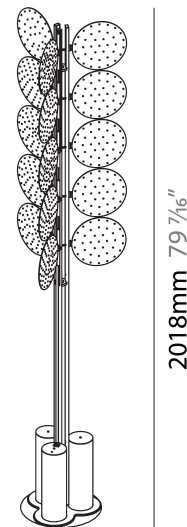

BEACON DOT PORTABLE

A340011-

base number   Finishes (Diamond)   Finishes (Triangle)

1. To build a product code in our configurator select the specify button on the base model # product page
2. To build a manual product code on this datasheet choose from the options listed below in blue font and add the suffix to the base model #

GENERAL

Series: Code
Subseries: Beacon Dot
Partner: Prolicht
Division: Architectural
Installation: Portable
Product Type: Floor
Mounting Location: Floor

PHYSICAL

Shape: Abstract
Diameter (mm): 485
Diameter (in): 19 1/8
Height (mm): 2020
Height (in): 79 1/2
Fixture Finish: SSR / BKV / CWI / CRY / HAB / UFT / ITA / RUA / FTG / MYG / LOD / PUS / FRO / FUP / KIA / POP / BLS / SPG / MEY / GOH / CHC / COM / ABZ / JAG / OBR / MOS / ROR
Fixture Material: Aluminum

ELECTRICAL

Lamp Type: LED (Zhaga Standard)
Input Wattage (W): 62.7
Total Output Wattage (W): 57.3
Dimming: Non-Dimmable
Driver Included: Yes
Driver Location: Integrated
Driver Type: Constant Current - Universal
Driver Class: Class 2
Input Voltage (V): 120 - 277
Constant Current (MA): 79

LED

Color Temperature (°K): 2700
Max. Delivered Lumen (lm): 6750
Nominal Lumen (lm): 675
CRI: >90 CRI
Lamp Life (hrs): 50000

OPTICAL

Beam Angle: 122

RATINGS AND CERTIFICATIONS

Certified By: CSA Certified to UL and CSA Standards
IP rating: IP20

PROJECT
TYPE
SPECIFIER
QUANTITY
DATE

2018mm 79 1/16"

Ø294mm 11 9/16"