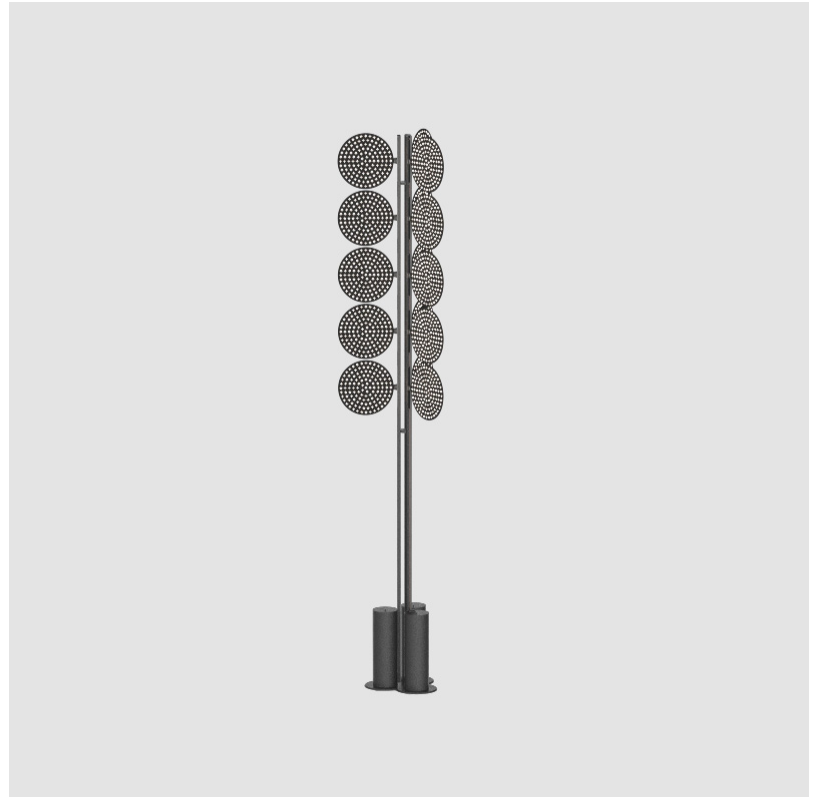

BEACON DOT PORTABLE

A340011-

base number   Finishes (Diamond)   Finishes (Triangle)

1. To build a product code in our configurator select the specify button on the base model # product page
2. To build a manual product code on this datasheet choose from the options listed below in blue font and add the suffix to the base model #

GENERAL

Series: Code
Subseries: Beacon Dot
Partner: Prolicht
Division: Architectural
Installation: Portable
Product Type: Floor
Mounting Location: Floor

PHYSICAL

Shape: Abstract
Diameter (mm): 485
Diameter (in): 19 1/8
Height (mm): 2020
Height (in): 79 1/2
Fixture Finish: SSR / BKV / CWI / CRY / HAB / UFT / ITA / RUA / FTG / MYG / LOD / PUS / FRO / FUP / KIA / POP / BLS / SPG / MEY / GOH / CHC / COM / ABZ / JAG / OBR / MOS / ROR
Fixture Material: Aluminum

ELECTRICAL

Lamp Type: LED (Zhaga Standard)
Input Wattage (W): 62.7
Total Output Wattage (W): 57.3
Dimming: Non-Dimmable
Driver Included: Yes
Driver Location: Integrated
Driver Type: Constant Current - Universal
Driver Class: Class 2
Input Voltage (V): 120 - 277
Constant Current (MA): 79

LED

Color Temperature (°K): 2700
Max. Delivered Lumen (lm): 6750
Nominal Lumen (lm): 675
CRI: >90 CRI
Lamp Life (hrs): 50000

OPTICAL

Beam Angle: 122

RATINGS AND CERTIFICATIONS

Certified By: CSA Certified to UL and CSA Standards
IP rating: IP20

PROJECT
TYPE
SPECIFIER
QUANTITY
DATE

2018mm 79 1/16"

Ø294mm 11 9/16"