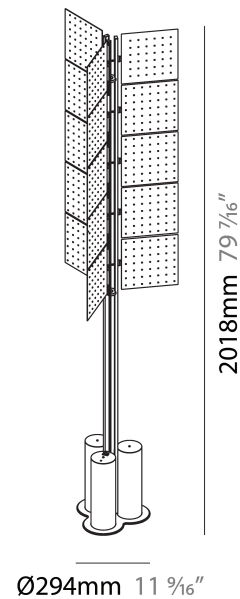

BEACON GRID PORTABLE

A340012- -

base number   Finishes (Diamond)   Finishes (Triangle)

1. To build a product code in our configurator select the specify button on the base model # product page
2. To build a manual product code on this datasheet choose from the options listed below in blue font and add the suffix to the base model #

GENERAL

Series: Code
Subseries: Beacon Grid
Partner: Prolicht
Division: Architectural
Installation: Portable
Product Type: Floor
Mounting Location: Floor

PHYSICAL

Shape: Abstract
Diameter (mm): 485
Diameter (in): 19 1/8
Height (mm): 2020
Height (in): 79 1/2
Fixture Finish: SSR / BKV / CWI / CRY / HAB / UFT / ITA / RUA / FTG / MYG / LOD / PUS / FRO / FUP / KIA / POP / BLS / SPG / MEY / GOH / CHC / COM / ABZ / JAG / OBR / MOS / ROR
Fixture Material: Aluminum

ELECTRICAL

Lamp Type: LED (Zhaga Standard)
Input Wattage (W): 62.7
Total Output Wattage (W): 57.3
Dimming: Non-Dimmable
Driver Included: Yes
Driver Location: Integrated
Driver Type: Constant Current - Universal
Driver Class: Class 2
Input Voltage (V): 120 - 277
Constant Current (MA): 79

LED

Color Temperature (°K): 2700
Max. Delivered Lumen (lm): 6900
Nominal Lumen (lm): 6900
CRI: >90 CRI
Lamp Life (hrs): 50000

OPTICAL

Beam Angle: 122

RATINGS AND CERTIFICATIONS

Certified By: CSA Certified to UL and CSA Standards
IP rating: IP20

PROJECT
TYPE
SPECIFIER
QUANTITY
DATE