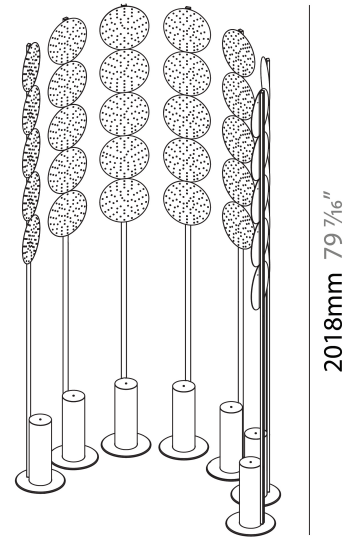

GENERAL

Series: Code _____
Subseries: Screen Dot _____
Partner: Prolicht _____
Division: Architectural _____
Installation: Portable _____
Product Type: Floor _____
Mounting Location: Floor _____
Light Distribution: Direct _____

PHYSICAL

Shape: Abstract _____
Length (mm): 1100 _____
Length (in): 43 ⁵/₁₆ _____
Width (mm): 650 _____
Width (in): 43 ⁵/₁₆ _____
Height (mm): 2020 _____
Height (in): 79 ¹/₂ _____
Fixture Finish: SSR / BKV / CWI / CRY / HAB / UFT / ITA / RUA / FTG / MYG / LOD / PUS / FRO / FUP / KIA / POP / BLS / SPG / MEY / GOH / CHC / COM / ABZ / JAG / OBR / MOS / ROR _____
Fixture Material: Aluminum _____

ELECTRICAL

Lamp Type: LED (Zhaga Standard) _____
Input Wattage (W): 146.3 _____
Total Output Wattage (W): 132.7 _____
Dimming: Non-Dimmable _____
Driver Included: Yes _____
Driver Location: Integrated _____
Driver Type: Constant Current - Universal _____
Driver Class: Class 2 _____
Input Voltage (V): 120 - 277 _____
Constant Current (MA): 79 _____

LED

Color Temperature (°K): 2700 _____
Max. Delivered Lumen (lm): 15750 _____
Nominal Lumen (lm): 15750 _____
CRI: >90 CRI _____
Lamp Life (hrs): 50000 _____

OPTICAL

Beam Angle: 122 _____

RATINGS AND CERTIFICATIONS

Certified By: CSA Certified to UL and CSA Standards _____
IP rating: IP20 _____

PROJECT	_____
TYPE	_____
SPECIFIER	_____
QUANTITY	_____
DATE	_____