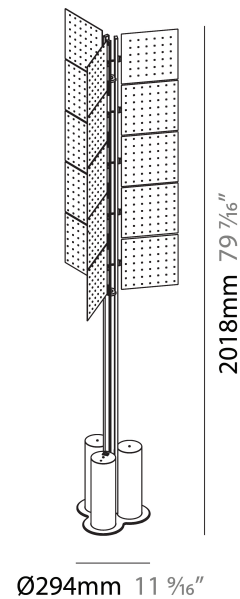

BEACON GRID PORTABLE

A340012-

base number   Finishes (Diamond)   Finishes (Triangle)

1. To build a product code in our configurator select the specify button on the base model # product page
2. To build a manual product code on this datasheet choose from the options listed below in blue font and add the suffix to the base model #

GENERAL

Series: Code
Subseries: Beacon Grid
Brand: Prolicht
Division: Architectural
Mounting Type: Portable
Mounting Location: Floor
Subcategory: Ambient

PHYSICAL

Shape: Abstract
Diameter (mm): 485
Diameter (in): 19 1/8
Height (mm): 2020
Height (in): 79 1/2
Light Distribution: Omnidirectional
Fixture Finish: SSR / BKV / CWI / CRY / HAB / UFT / ITA / RUA / FTG / MYG / LOD / PUS / FRO / FUP / KIA / POP / BLS / SPG / MEY / GOH / GUM / CHC / COM / ABZ / JAG / OBR / MOS / ROR
Fixture Material: Aluminum

ELECTRICAL

Lamp Type: LED (Zhaga Standard)
Input Wattage (W): 62.7
Total Output Wattage (W): 57.3
Dimming: Non-Dimmable
Driver Included: Yes
Driver Location: Integrated
Driver Type: Constant Current - Universal
Driver Class: Class 2
Input Voltage (V): 120 - 277
Constant Current (MA): 79

LED

Color Temperature (°K): 2700
Max. Delivered Lumen (lm): 6900
Nominal Lumen (lm): 6900
CRI: >90 CRI
Lamp Life (hrs): 50000

OPTICAL

Beam Angle: 122

RATINGS AND CERTIFICATIONS

Certified By: CSA Certified to UL and CSA Standards
IP rating: IP20

PROJECT
TYPE
SPECIFIER
QUANTITY
DATE