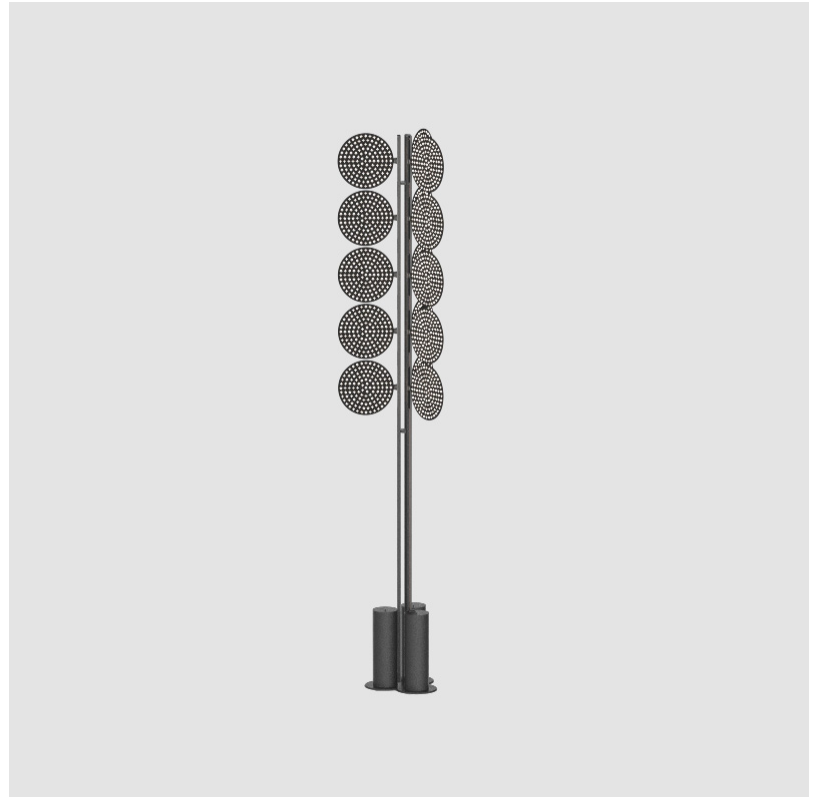

BEACON DOT PORTABLE

A340011- -

base number   Finishes (Diamond)   Finishes (Triangle)

1. To build a product code in our configurator select the specify button on the base model # product page
2. To build a manual product code on this datasheet choose from the options listed below in blue font and add the suffix to the base model #

GENERAL

Series: Code
Subseries: Beacon Dot
Brand: Prolicht
Division: Architectural
Mounting Type: Portable
Mounting Location: Floor
Subcategory: Ambient

PHYSICAL

Shape: Abstract
Diameter (mm): 485
Diameter (in): 19 1/8
Height (mm): 2020
Height (in): 79 1/2
Light Distribution: Omnidirectional
Fixture Finish: SSR / BKV / CWI / CRY / HAB / UFT / ITA / RUA / FTG / MYG / LOD / PUS / FRO / FUP / KIA / POP / BLS / SPG / MEY / GOH / GUM / CHC / COM / ABZ / JAG / OBR / MOS / ROR
Fixture Material: Aluminum

ELECTRICAL

Lamp Type: LED (Zhaga Standard)
Input Wattage (W): 62.7
Total Output Wattage (W): 57.3
Dimming: Non-Dimmable
Driver Included: Yes
Driver Location: Integrated
Driver Type: Constant Current - Universal
Driver Class: Class 2
Input Voltage (V): 120 - 277
Constant Current (MA): 79

LED

Color Temperature (°K): 2700
Max. Delivered Lumen (lm): 6750
Nominal Lumen (lm): 675
CRI: >90 CRI
Lamp Life (hrs): 50000

OPTICAL

Beam Angle: 122

RATINGS AND CERTIFICATIONS

Certified By: CSA Certified to UL and CSA Standards
IP rating: IP20

PROJECT
TYPE
SPECIFIER
QUANTITY
DATE

2018mm 79 1/16"

Ø294mm 11 9/16"