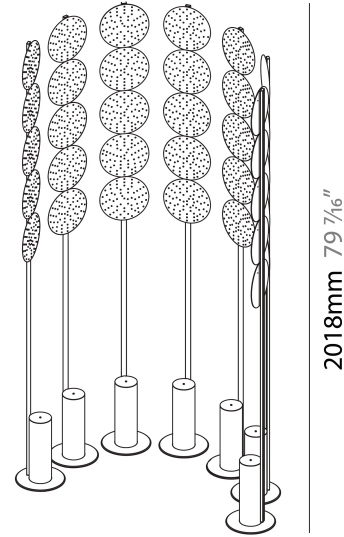

SCREEN DOT PORTABLE

A340013- -

base number   Finishes (Diamond)   Finishes (Triangle)

1. To build a product code in our configurator select the specify button on the base model # product page
2. To build a manual product code on this datasheet choose from the options listed below in blue font and add the suffix to the base model #

GENERAL

Series: Code
Subseries: Screen Dot
Brand: Prolicht
Division: Architectural
Mounting Type: Portable
Mounting Location: Floor
Subcategory: Ambient

PHYSICAL

Shape: Abstract
Length (mm): 1100
Length (in): 43 ⁵/₁₆
Width (mm): 650
Width (in): 43 ⁵/₁₆
Height (mm): 2020
Height (in): 79 ¹/₂
Light Distribution: Direct
Fixture Finish: SSR / BKV / CWI / CRY / HAB / UFT / ITA / RUA / FTG / MYG / LOD / PUS / FRO / FUP / KIA / POP / BLS / SPG / MEY / GOH / GUM / CHC / COM / ABZ / JAG / OBR / MOS / ROR
Fixture Material: Aluminum

ELECTRICAL

Lamp Type: LED (Zhaga Standard)
Input Wattage (W): 146.3
Total Output Wattage (W): 132.7
Dimming: Non-Dimmable
Driver Included: Yes
Driver Location: Integrated
Driver Type: Constant Current - Universal
Driver Class: Class 2
Input Voltage (V): 120 - 277
Constant Current (MA): 79

LED

Color Temperature (°K): 2700
Max. Delivered Lumen (lm): 15750
Nominal Lumen (lm): 15750
CRI: >90 CRI
Lamp Life (hrs): 50000

OPTICAL

Beam Angle: 122

RATINGS AND CERTIFICATIONS

Certified By: CSA Certified to UL and CSA Standards
IP rating: IP20

PROJECT
TYPE
SPECIFIER
QUANTITY
DATE