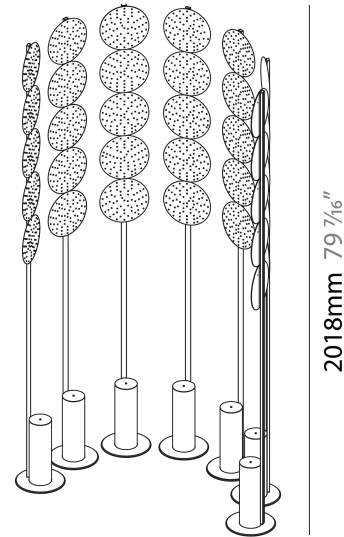

A340013-

base number   Finishes (Diamond)   Finishes (Triangle)

1. To build a product code in our configurator select the specify button on the base model # product page
2. To build a manual product code on this datasheet choose from the options listed below in blue font and add the suffix to the base model #

GENERAL

Series: Code
Subseries: Screen Dot
Brand: Prolicht
Division: Architectural
Mounting Type: Portable
Mounting Location: Floor
Subcategory: Ambient

PHYSICAL

Shape: Abstract
Length (mm): 1100
Length (in): 43 ⁵/₁₆
Width (mm): 650
Width (in): 43 ⁵/₁₆
Height (mm): 2020
Height (in): 79 ¹/₂
Light Distribution: Direct
Fixture Finish: SSR / BKV / CWI / CRY / HAB / UFT / ITA / RUA / FTG / MYG / LOD / PUS / FRO / FUP / KIA / POP / BLS / SPG / MEY / GOH / GUM / CHC / COM / ABZ / JAG / OBR / MOS / ROR
Fixture Material: Aluminum

ELECTRICAL

Lamp Type: LED (Zhaga Standard)
Input Wattage (W): 146.3
Total Output Wattage (W): 132.7
Dimming: Non-Dimmable
Driver Included: Yes
Driver Location: Integrated
Driver Type: Constant Current - Universal
Driver Class: Class 2
Input Voltage (V): 120 - 277
Constant Current (MA): 79

LED

Color Temperature (°K): 2700
Max. Delivered Lumen (lm): 15750
Nominal Lumen (lm): 15750
CRI: >90 CRI
Lamp Life (hrs): 50000

OPTICAL

Beam Angle: 122

RATINGS AND CERTIFICATIONS

Certified By: CSA Certified to UL and CSA Standards
IP rating: IP20

PROJECT	_____
TYPE	_____
SPECIFIER	_____
QUANTITY	_____
DATE	_____