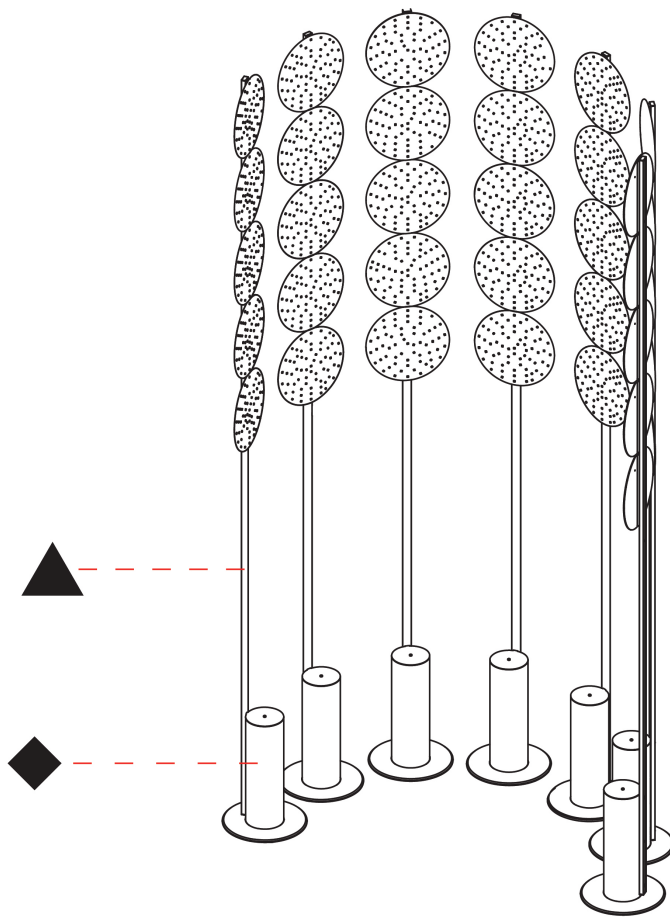

SCREEN DOT PORTABLE

A340013-

PROJECT _____

TYPE _____

SPECIFIER _____

QUANTITY _____

DATE _____

A