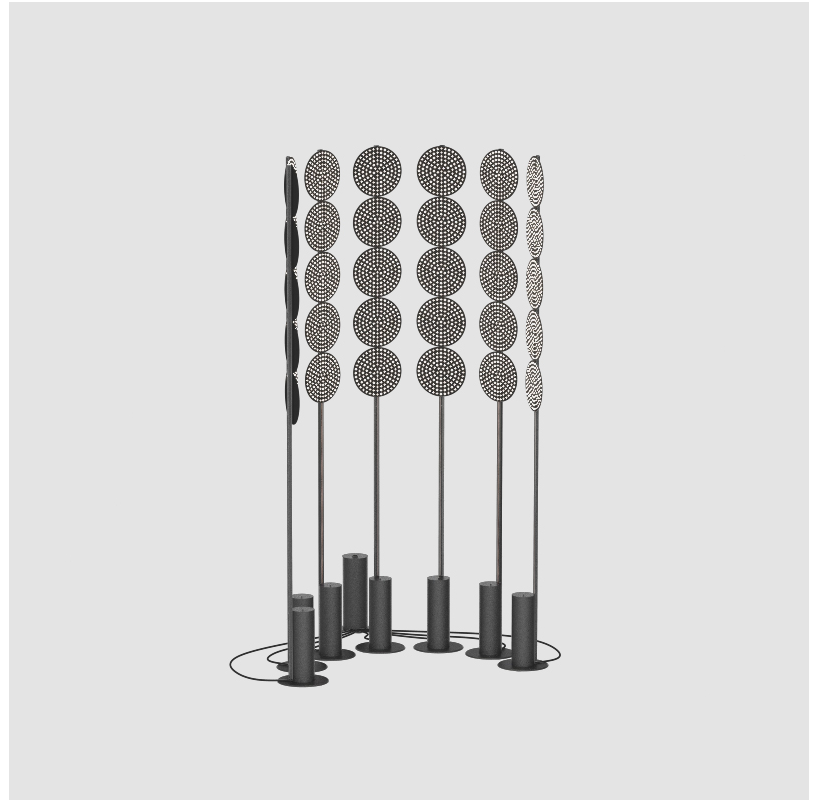

PROJECT	
TYPE	
SPECIFIER	
QUANTITY	
DATE	

SCREEN DOT PORTABLE

A340013-

base number	Finishes (Diamond)	Finishes (Triangle)
-------------	-----------------------	------------------------

- To build a product code in our configurator select the specify button on the base model # product page
- To build a manual product code on this datasheet choose from the options listed below in blue font and add the suffix to the base model #

GENERAL

Series: Code
Subseries: Screen Dot
Brand: Prolicht
Division: Architectural
Mounting Type: Portable
Mounting Location: Floor
Subcategory: Ambient

PHYSICAL

Shape: Abstract
Length (mm): 1100
Length (in): 43 ⁵ / ₁₆
Width (mm): 650
Width (in): 43 ⁵ / ₁₆
Height (mm): 2020
Height (in): 79 ¹ / ₂
Light Distribution: Direct
Fixture Finish: SSR / BKV / CWI / CRY / HAB / UFT / ITA / RUA / FTG / MYG / LOD / PUS / FRO / FUP / KIA / POP / BLS / SPG / MEY / GOH / GUM / CHC / COM / ABZ / JAG / OBR / MOS / ROR
Fixture Material: Aluminum

LED

Color Temperature (°K): 2700
Max. Delivered Lumen (lm): 15750
Nominal Lumen (lm): 15750
CRI: >90 CRI
Lamp Life (hrs): 50000

OPTICAL

Beam Angle: 122

RATINGS AND CERTIFICATIONS

Certified By: CSA Certified to UL and CSA Standards
IP rating: IP20