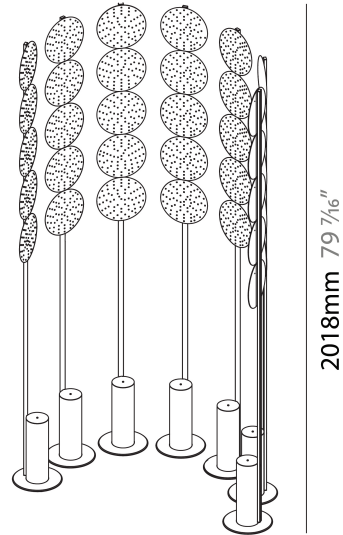

PROJECT	
TYPE	
SPECIFIER	
QUANTITY	
DATE	

SCREEN DOT PORTABLE

A340013-

base number	Finishes (Diamond)	Finishes (Triangle)

1. To build a product code in our configurator select the specify button on the base model # product page
2. To build a manual product code on this datasheet choose from the options listed below in blue font and add the suffix to the base model #

GENERAL

Series: Code
Subseries: Screen Dot
Brand: Prolicht
Division: Architectural
Mounting Type: Portable
Mounting Location: Floor
Subcategory: Ambient

PHYSICAL

Shape: Abstract
Length (mm): 1100
Length (in): 43 ⁵/₁₆
Width (mm): 650
Width (in): 43 ⁵/₁₆
Height (mm): 2020
Height (in): 79 ¹/₂
Light Distribution: Direct
Fixture Finish: SSR / BKV / CWI / CRY / HAB / UFT / ITA / RUA / FTG / MYG / LOD / PUS / FRO / FUP / KIA / POP / BLS / SPG / MEY / GOH / GUM / CHC / COM / ABZ / JAG / OBR / MOS / ROR
Fixture Material: Aluminum

ELECTRICAL

Lamp Type: LED (Zhaga Standard)
Input Wattage (W): 146.3
Total Output Wattage (W): 132.7
Dimming: Non-Dimmable
Driver Included: Yes
Driver Location: Integrated
Driver Type: Constant Current - Universal
Driver Class: Class 2
Input Voltage (V): 120 - 277
Constant Current (MA): 79

LED

Color Temperature (°K): 2700
Max. Delivered Lumen (lm): 15750
Nominal Lumen (lm): 15750
CRI: >90 CRI
Lamp Life (hrs): 50000

OPTICAL

Beam Angle: 122

RATINGS AND CERTIFICATIONS

Certified By: CSA Certified to UL and CSA Standards
IP rating: IP20