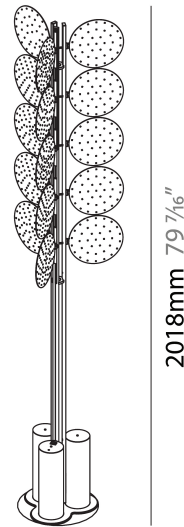

BEACON DOT PORTABLE

A340011-

base number   Finishes (Diamond)   Finishes (Triangle)

1. To build a product code in our configurator select the specify button on the base model # product page
2. To build a manual product code on this datasheet choose from the options listed below in blue font and add the suffix to the base model #

GENERAL

Series: Code
Subseries: Beacon Dot
Brand: Prolicht
Division: Architectural
Mounting Type: Portable
Mounting Location: Floor
Subcategory: Ambient

PHYSICAL

Shape: Abstract
Diameter (mm): 485
Diameter (in): 19 1/8
Height (mm): 2020
Height (in): 79 1/2
Light Distribution: Omnidirectional
Fixture Finish: SSR / BKV / CWI / CRY / HAB / UFT / ITA / RUA / FTG / MYG / LOD / PUS / FRO / FUP / KIA / POP / BLS / SPG / MEY / GOH / GUM / CHC / COM / ABZ / JAG / OBR / MOS / ROR
Fixture Material: Aluminum

ELECTRICAL

Lamp Type: LED (Zhaga Standard)
Input Wattage (W): 62.7
Total Output Wattage (W): 57.3
Dimming: Non-Dimmable
Driver Included: Yes
Driver Location: Integrated
Driver Type: Constant Current - Universal
Driver Class: Class 2
Input Voltage (V): 120 - 277
Constant Current (MA): 79

LED

Color Temperature (°K): 2700
Max. Delivered Lumen (lm): 6750
Nominal Lumen (lm): 675
CRI: >90 CRI
Lamp Life (hrs): 50000

OPTICAL

Beam Angle: 122

RATINGS AND CERTIFICATIONS

Certified By: CSA Certified to UL and CSA Standards
IP rating: IP20

PROJECT
TYPE
SPECIFIER
QUANTITY
DATE

Ø294mm 11 9/16"