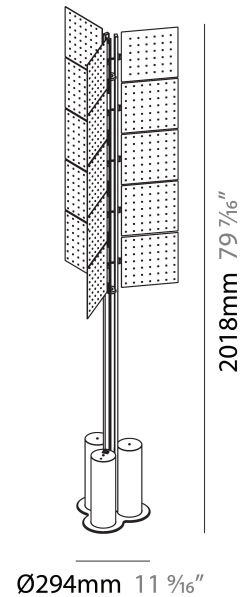

GENERAL

Series: Code _____
Subseries: Beacon Grid _____
Brand: Prolicht _____
Division: Architectural _____
Mounting Type: Portable _____
Mounting Location: Floor _____
Subcategory: Ambient _____

PHYSICAL

Shape: Abstract _____
Diameter (mm): 485 _____
Diameter (in): 19 1/8 _____
Height (mm): 2020 _____
Height (in): 79 1/2 _____
Light Distribution: Omnidirectional _____
Fixture Finish: SSR / BKV / CWI / CRY / HAB / UFT / ITA / RUA / FTG / MYG / LOD / PUS / FRO / FUP / KIA / POP / BLS / SPG / MEY / GOH / GUM / CHC / COM / ABZ / JAG / OBR / MOS / ROR _____
Fixture Material: Aluminum _____

ELECTRICAL

Lamp Type: LED (Zhaga Standard) _____
Input Wattage (W): 62.7 _____
Total Output Wattage (W): 57.3 _____
Dimming: Non-Dimmable _____
Driver Included: Yes _____
Driver Location: Integrated _____
Driver Type: Constant Current - Universal _____
Driver Class: Class 2 _____
Input Voltage (V): 120 - 277 _____
Constant Current (MA): 79 _____

LED

Color Temperature (°K): 2700 _____
Max. Delivered Lumen (lm): 6900 _____
Nominal Lumen (lm): 6900 _____
CRI: >90 CRI _____
Lamp Life (hrs): 50000 _____

OPTICAL

Beam Angle: 122 _____

RATINGS AND CERTIFICATIONS

Certified By: CSA Certified to UL and CSA Standards _____
IP rating: IP20 _____

PROJECT
TYPE
SPECIFIER
QUANTITY
DATE