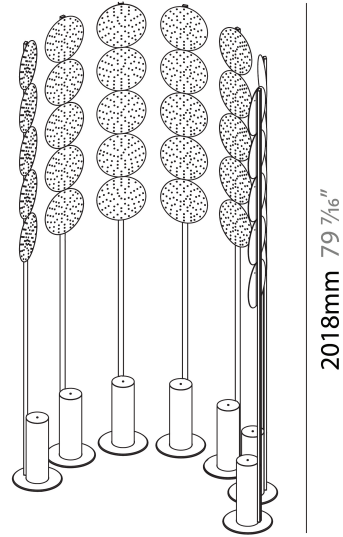

SCREEN DOT PORTABLE

A340013- -

base number   Finishes (Diamond)   Finishes (Triangle)

1. To build a product code in our configurator select the specify button on the base model # product page
2. To build a manual product code on this datasheet choose from the options listed below in blue font and add the suffix to the base model #

GENERAL

Series: Code
Subseries: Screen Dot
Brand: Prolicht
Division: Architectural
Mounting Type: Portable
Mounting Location: Floor
Subcategory: Ambient

PHYSICAL

Shape: Abstract
Length (mm): 1100
Length (in): 43 ⁵/₁₆
Width (mm): 650
Width (in): 43 ⁵/₁₆
Height (mm): 2020
Height (in): 79 ¹/₂
Light Distribution: Direct
Fixture Finish: SSR / BKV / CWI / CRY / HAB / UFT / ITA / RUA / FTG / MYG / LOD / PUS / FRO / FUP / KIA / POP / BLS / SPG / MEY / GOH / GUM / CHC / COM / ABZ / JAG / OBR / MOS / ROR
Fixture Material: Aluminum

ELECTRICAL

Lamp Type: LED (Zhaga Standard)
Input Wattage (W): 146.3
Total Output Wattage (W): 132.7
Dimming: Non-Dimmable
Driver Included: Yes
Driver Location: Integrated
Driver Type: Constant Current - Universal
Driver Class: Class 2
Input Voltage (V): 120 - 277
Constant Current (MA): 79

LED

Color Temperature (°K): 2700
Max. Delivered Lumen (lm): 15750
Nominal Lumen (lm): 15750
CRI: >90 CRI
Lamp Life (hrs): 50000

OPTICAL

Beam Angle: 122

RATINGS AND CERTIFICATIONS

Certified By: CSA Certified to UL and CSA Standards
IP rating: IP20

PROJECT
TYPE
SPECIFIER
QUANTITY
DATE