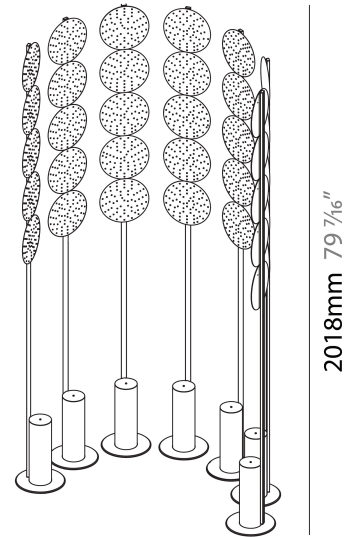

GENERAL

Series: Code _____
Subseries: Screen Dot _____
Brand: Prolicht _____
Division: Architectural _____
Mounting Type: Portable _____
Mounting Location: Floor _____
Subcategory: Ambient _____

PHYSICAL

Shape: Abstract _____
Length (mm): 1100 _____
Length (in): 43 ⁵/₁₆ _____
Width (mm): 650 _____
Width (in): 43 ⁵/₁₆ _____
Height (mm): 2020 _____
Height (in): 79 ¹/₂ _____
Light Distribution: Direct _____
Fixture Finish: SSR / BKV / CWI / CRY / HAB / UFT / ITA / RUA / FTG / MYG / LOD / PUS / FRO / FUP / KIA / POP / BLS / SPG / MEY / GOH / GUM / CHC / COM / ABZ / JAG / OBR / MOS / ROR _____
Fixture Material: Aluminum _____

ELECTRICAL

Lamp Type: LED (Zhaga Standard) _____
Input Wattage (W): 146.3 _____
Total Output Wattage (W): 132.7 _____
Dimming: Non-Dimmable _____
Driver Included: Yes _____
Driver Location: Integrated _____
Driver Type: Constant Current - Universal _____
Driver Class: Class 2 _____
Input Voltage (V): 120 - 277 _____
Constant Current (MA): 79 _____

LED

Color Temperature (°K): 2700 _____
Max. Delivered Lumen (lm): 15750 _____
Nominal Lumen (lm): 15750 _____
CRI: >90 CRI _____
Lamp Life (hrs): 50000 _____

OPTICAL

Beam Angle: 122 _____

RATINGS AND CERTIFICATIONS

Certified By: CSA Certified to UL and CSA Standards _____
IP rating: IP20 _____

PROJECT	_____
TYPE	_____
SPECIFIER	_____
QUANTITY	_____
DATE	_____