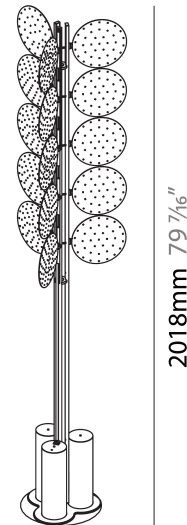

BEACON DOT PORTABLE

A340011- -

base number   Finishes (Diamond)   Finishes (Triangle)

1. To build a product code in our configurator select the specify button on the base model # product page
2. To build a manual product code on this datasheet choose from the options listed below in blue font and add the suffix to the base model #

GENERAL

Series: Code
Subseries: Beacon Dot
Brand: Prolicht
Division: Architectural
Mounting Type: Portable
Mounting Location: Floor
Subcategory: Ambient

PHYSICAL

Shape: Abstract
Diameter (mm): 485
Diameter (in): 19 1/8
Height (mm): 2020
Height (in): 79 1/2
Light Distribution: Omnidirectional
Fixture Finish: SSR / BKV / CWI / CRY / HAB / UFT / ITA / RUA / FTG / MYG / LOD / PUS / FRO / FUP / KIA / POP / BLS / SPG / MEY / GOH / GUM / CHC / COM / ABZ / JAG / OBR / MOS / ROR
Fixture Material: Aluminum

ELECTRICAL

Lamp Type: LED (Zhaga Standard)
Input Wattage (W): 62.7
Total Output Wattage (W): 57.3
Dimming: Non-Dimmable
Driver Included: Yes
Driver Location: Integrated
Driver Type: Constant Current - Universal
Driver Class: Class 2
Input Voltage (V): 120 - 277
Constant Current (MA): 79

LED

Color Temperature (°K): 2700
Max. Delivered Lumen (lm): 6750
Nominal Lumen (lm): 675
CRI: >90 CRI
Lamp Life (hrs): 50000

OPTICAL

Beam Angle: 122

RATINGS AND CERTIFICATIONS

Certified By: CSA Certified to UL and CSA Standards
IP rating: IP20

PROJECT
TYPE
SPECIFIER
QUANTITY
DATE

Ø294mm 11 9/16"