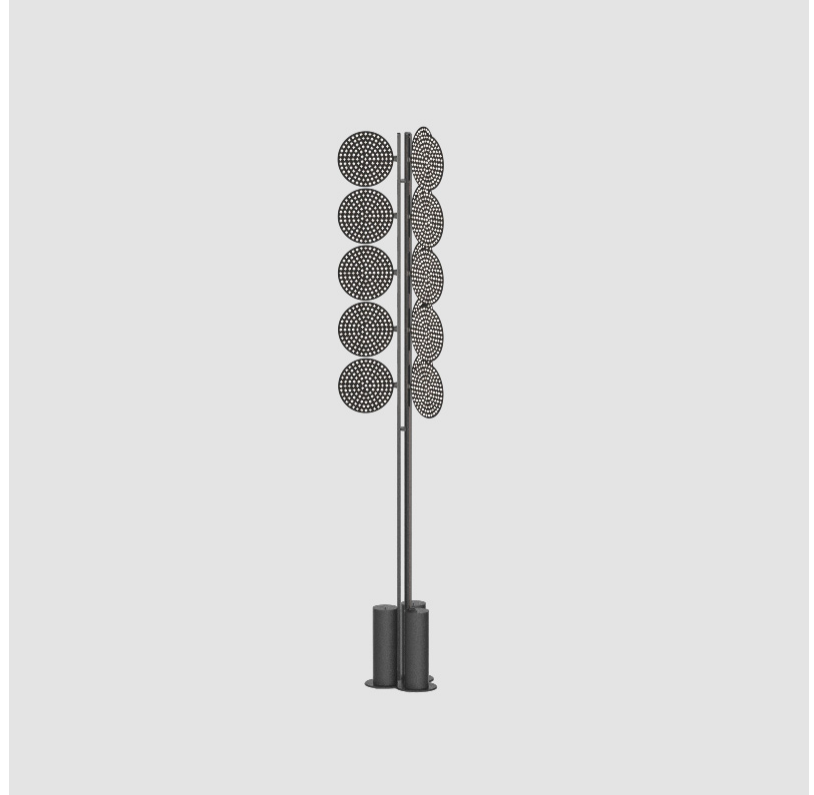

BEACON DOT PORTABLE

A340011- -

base number   Finishes (Diamond)   Finishes (Triangle)

1. To build a product code in our configurator select the specify button on the base model # product page
2. To build a manual product code on this datasheet choose from the options listed below in blue font and add the suffix to the base model #

GENERAL

Series: Code
Subseries: Beacon Dot
Brand: Prolicht
Division: Architectural
Mounting Type: Portable
Mounting Location: Floor
Subcategory: Ambient

PHYSICAL

Shape: Abstract
Diameter (mm): 485
Diameter (in): 19 1/8
Height (mm): 2020
Height (in): 79 1/2
Light Distribution: Omnidirectional
Fixture Finish: SSR / BKV / CWI / CRY / HAB / UFT / ITA / RUA / FTG / MYG / LOD / PUS / FRO / FUP / KIA / POP / BLS / SPG / MEY / GOH / GUM / CHC / COM / ABZ / JAG / OBR / MOS / ROR
Fixture Material: Aluminum

ELECTRICAL

Lamp Type: LED (Zhaga Standard)
Input Wattage (W): 62.7
Total Output Wattage (W): 57.3
Dimming: Non-Dimmable
Driver Included: Yes
Driver Location: Integrated
Driver Type: Constant Current - Universal
Driver Class: Class 2
Input Voltage (V): 120 - 277
Constant Current (MA): 79

LED

Color Temperature (°K): 2700
Max. Delivered Lumen (lm): 6750
Nominal Lumen (lm): 675
CRI: >90 CRI
Lamp Life (hrs): 50000

OPTICAL

Beam Angle: 122

RATINGS AND CERTIFICATIONS

Certified By: CSA Certified to UL and CSA Standards
IP rating: IP20

PROJECT
TYPE
SPECIFIER
QUANTITY
DATE

Ø294mm 11 9/16"