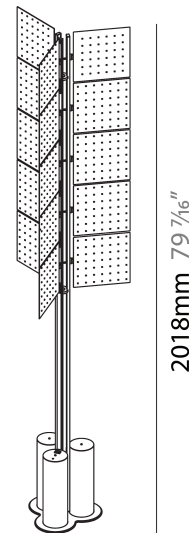

GENERAL

Series: Code _____
Subseries: Beacon Grid _____
Brand: Prolicht _____
Division: Architectural _____
Mounting Type: Portable _____
Mounting Location: Floor _____
Subcategory: Ambient _____

PHYSICAL

Shape: Abstract _____
Diameter (mm): 485 _____
Diameter (in): 19 1/8 _____
Height (mm): 2020 _____
Height (in): 79 1/2 _____
Light Distribution: Omnidirectional _____
Fixture Finish: SSR / BKV / CWI / CRY / HAB / UFT / ITA / RUA / FTG / MYG / LOD / PUS / FRO / FUP / KIA / POP / BLS / SPG / MEY / GOH / GUM / CHC / COM / ABZ / JAG / OBR / MOS / ROR _____
Fixture Material: Aluminum _____

ELECTRICAL

Lamp Type: LED (Zhaga Standard) _____
Input Wattage (W): 62.7 _____
Total Output Wattage (W): 57.3 _____
Dimming: Non-Dimmable _____
Driver Included: Yes _____
Driver Location: Integrated _____
Driver Type: Constant Current - Universal _____
Driver Class: Class 2 _____
Input Voltage (V): 120 - 277 _____
Constant Current (MA): 79 _____

LED

Color Temperature (°K): 2700 _____
Max. Delivered Lumen (lm): 6900 _____
Nominal Lumen (lm): 6900 _____
CRI: >90 CRI _____
Lamp Life (hrs): 50000 _____

OPTICAL

Beam Angle: 122 _____

RATINGS AND CERTIFICATIONS

Certified By: CSA Certified to UL and CSA Standards _____
IP rating: IP20 _____

PROJECT
TYPE
SPECIFIER
QUANTITY
DATE

Ø294mm 11 5/16"