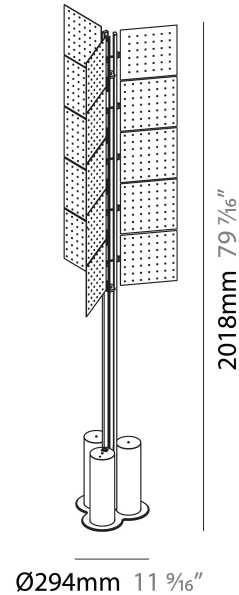

BEACON GRID PORTABLE

A340012- -

base number   Finishes (Diamond)   Finishes (Triangle)

1. To build a product code in our configurator select the specify button on the base model # product page
2. To build a manual product code on this datasheet choose from the options listed below in blue font and add the suffix to the base model #

GENERAL

Series: Code
Subseries: Beacon Grid
Brand: Prolicht
Division: Architectural
Mounting Type: Portable
Mounting Location: Floor
Subcategory: Ambient

PHYSICAL

Shape: Abstract
Diameter (mm): 485
Diameter (in): 19 1/8
Height (mm): 2020
Height (in): 79 1/2
Light Distribution: Omnidirectional
Fixture Finish: SSR / BKV / CWI / CRY / HAB / UFT / ITA / RUA / FTG / MYG / LOD / PUS / FRO / FUP / KIA / POP / BLS / SPG / MEY / GOH / GUM / CHC / COM / ABZ / JAG / OBR / MOS / ROR
Fixture Material: Aluminum

ELECTRICAL

Lamp Type: LED (Zhaga Standard)
Input Wattage (W): 62.7
Total Output Wattage (W): 57.3
Dimming: Non-Dimmable
Driver Included: Yes
Driver Location: Integrated
Driver Type: Constant Current - Universal
Driver Class: Class 2
Input Voltage (V): 120 - 277
Constant Current (MA): 79

LED

Color Temperature (°K): 2700
Max. Delivered Lumen (lm): 6900
Nominal Lumen (lm): 6900
CRI: >90 CRI
Lamp Life (hrs): 50000

OPTICAL

Beam Angle: 122

RATINGS AND CERTIFICATIONS

Certified By: CSA Certified to UL and CSA Standards
IP rating: IP20

PROJECT
TYPE
SPECIFIER
QUANTITY
DATE