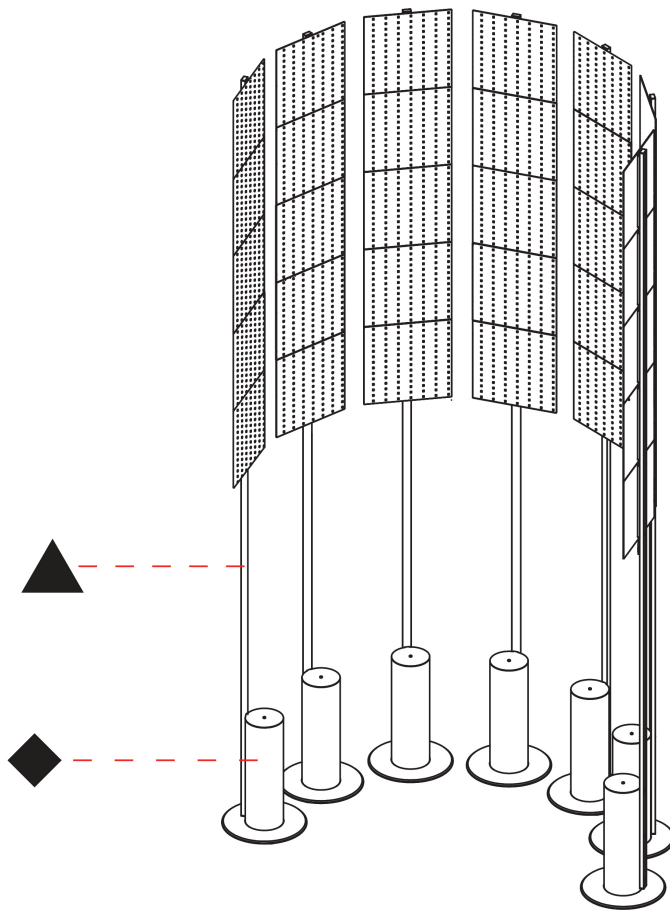

SCREEN GRID PORTABLE

A340014-

PROJECT

TYPE

SPECIFIER

QUANTITY

DATE

A