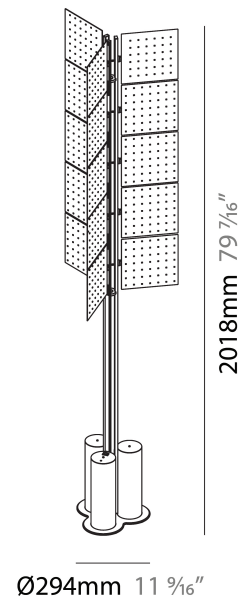

BEACON GRID PORTABLE

A340012- -

base number   Finishes (Diamond)   Finishes (Triangle)

1. To build a product code in our configurator select the specify button on the base model # product page
2. To build a manual product code on this datasheet choose from the options listed below in blue font and add the suffix to the base model #

GENERAL

Series: Code
Subseries: Beacon Grid
Brand: Prolicht
Division: Architectural
Mounting Type: Portable
Mounting Location: Floor
Subcategory: Ambient

PHYSICAL

Shape: Abstract
Diameter (mm): 485
Diameter (in): 19 1/8
Height (mm): 2020
Height (in): 79 1/2
Light Distribution: Omnidirectional
Fixture Finish: SSR / BKV / CWI / CRY / HAB / UFT / ITA / RUA / FTG / MYG / LOD / PUS / FRO / FUP / KIA / POP / BLS / SPG / MEY / GOH / GUM / CHC / COM / ABZ / JAG / OBR / MOS / ROR
Fixture Material: Aluminum

ELECTRICAL

Lamp Type: LED (Zhaga Standard)
Input Wattage (W): 62.7
Total Output Wattage (W): 57.3
Dimming: Non-Dimmable
Driver Included: Yes
Driver Location: Integrated
Driver Type: Constant Current - Universal
Driver Class: Class 2
Input Voltage (V): 120 - 277
Constant Current (MA): 79

LED

Color Temperature (°K): 2700
Max. Delivered Lumen (lm): 6900
Nominal Lumen (lm): 6900
CRI: >90 CRI
Lamp Life (hrs): 50000

OPTICAL

Beam Angle: 122

RATINGS AND CERTIFICATIONS

Certified By: CSA Certified to UL and CSA Standards
IP rating: IP20

PROJECT
TYPE
SPECIFIER
QUANTITY
DATE