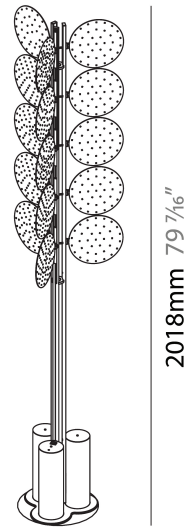

BEACON DOT PORTABLE

A340011-

base number   Finishes (Diamond)   Finishes (Triangle)

1. To build a product code in our configurator select the specify button on the base model # product page
2. To build a manual product code on this datasheet choose from the options listed below in blue font and add the suffix to the base model #

GENERAL

Series: Code
Subseries: Beacon Dot
Brand: Prolicht
Division: Architectural
Mounting Type: Portable
Mounting Location: Floor
Subcategory: Ambient

PHYSICAL

Shape: Abstract
Diameter (mm): 485
Diameter (in): 19 1/8
Height (mm): 2020
Height (in): 79 1/2
Light Distribution: Omnidirectional
Fixture Finish: SSR / BKV / CWI / CRY / HAB / UFT / ITA / RUA / FTG / MYG / LOD / PUS / FRO / FUP / KIA / POP / BLS / SPG / MEY / GOH / GUM / CHC / COM / ABZ / JAG / OBR / MOS / ROR
Fixture Material: Aluminum

ELECTRICAL

Lamp Type: LED (Zhaga Standard)
Input Wattage (W): 62.7
Total Output Wattage (W): 57.3
Dimming: Non-Dimmable
Driver Included: Yes
Driver Location: Integrated
Driver Type: Constant Current - Universal
Driver Class: Class 2
Input Voltage (V): 120 - 277
Constant Current (MA): 79

LED

Color Temperature (°K): 2700
Max. Delivered Lumen (lm): 6750
Nominal Lumen (lm): 675
CRI: >90 CRI
Lamp Life (hrs): 50000

OPTICAL

Beam Angle: 122

RATINGS AND CERTIFICATIONS

Certified By: CSA Certified to UL and CSA Standards
IP rating: IP20

PROJECT
TYPE
SPECIFIER
QUANTITY
DATE

2018mm 79 1/16"

Ø294mm 11 9/16"