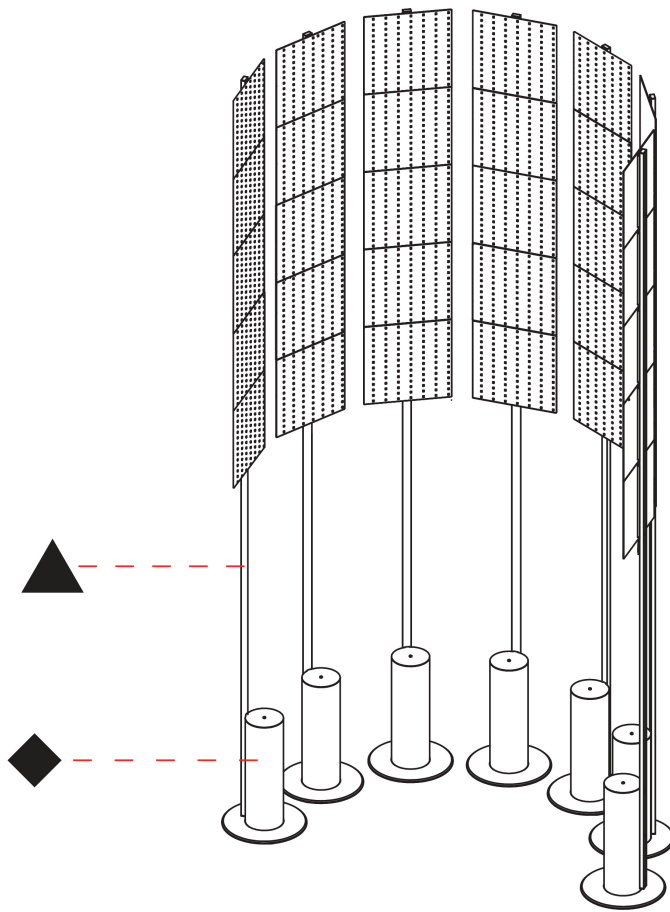

SCREEN GRID PORTABLE

A340014-

PROJECT _____

TYPE _____

SPECIFIER _____

QUANTITY _____

DATE _____