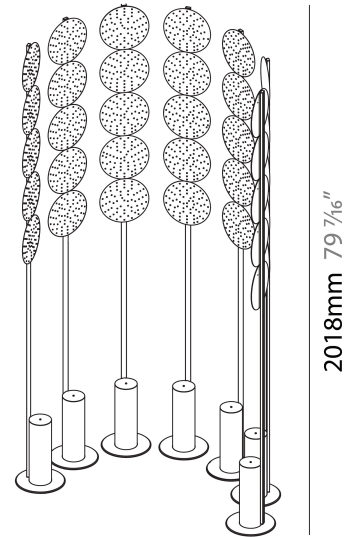

SCREEN DOT PORTABLE

A340013-

base number   Finishes (Diamond)   Finishes (Triangle)

1. To build a product code in our configurator select the specify button on the base model # product page
2. To build a manual product code on this datasheet choose from the options listed below in blue font and add the suffix to the base model #

GENERAL

Series: Code
Subseries: Screen Dot
Brand: Prolicht
Division: Architectural
Mounting Type: Portable
Mounting Location: Floor
Subcategory: Ambient

PHYSICAL

Shape: Abstract
Length (mm): 1100
Length (in): 43 ⁵/₁₆
Width (mm): 650
Width (in): 43 ⁵/₁₆
Height (mm): 2020
Height (in): 79 ¹/₂
Light Distribution: Direct
Fixture Finish: SSR / BKV / CWI / CRY / HAB / UFT / ITA / RUA / FTG / MYG / LOD / PUS / FRO / FUP / KIA / POP / BLS / SPG / MEY / GOH / GUM / CHC / COM / ABZ / JAG / OBR / MOS / ROR
Fixture Material: Aluminum

ELECTRICAL

Lamp Type: LED (Zhaga Standard)
Input Wattage (W): 146.3
Total Output Wattage (W): 132.7
Dimming: Non-Dimmable
Driver Included: Yes
Driver Location: Integrated
Driver Type: Constant Current - Universal
Driver Class: Class 2
Input Voltage (V): 120 - 277
Constant Current (MA): 79

LED

Color Temperature (°K): 2700
Max. Delivered Lumen (lm): 15750
Nominal Lumen (lm): 15750
CRI: >90 CRI
Lamp Life (hrs): 50000

OPTICAL

Beam Angle: 122

RATINGS AND CERTIFICATIONS

Certified By: CSA Certified to UL and CSA Standards
IP rating: IP20

PROJECT
TYPE
SPECIFIER
QUANTITY
DATE