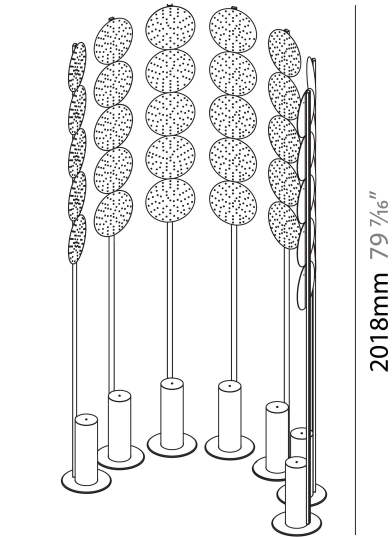

GENERAL

Series: Code _____
Subseries: Screen Dot _____
Brand: Prolicht _____
Division: Architectural _____
Mounting Type: Portable _____
Mounting Location: Floor _____
Subcategory: Ambient _____

PHYSICAL

Shape: Abstract _____
Length (mm): 1100 _____
Length (in): 43 ⁵/₁₆ _____
Width (mm): 650 _____
Width (in): 43 ⁵/₁₆ _____
Height (mm): 2020 _____
Height (in): 79 ¹/₂ _____
Light Distribution: Direct _____
Fixture Finish: SSR / BKV / CWI / CRY / HAB / UFT / ITA / RUA / FTG / MYG / LOD / PUS / FRO / FUP / KIA / POP / BLS / SPG / MEY / GOH / GUM / CHC / COM / ABZ / JAG / OBR / MOS / ROR _____
Fixture Material: Aluminum _____

ELECTRICAL

Lamp Type: LED (Zhaga Standard) _____
Input Wattage (W): 146.3 _____
Total Output Wattage (W): 132.7 _____
Dimming: Non-Dimmable _____
Driver Included: Yes _____
Driver Location: Integrated _____
Driver Type: Constant Current - Universal _____
Driver Class: Class 2 _____
Input Voltage (V): 120 - 277 _____
Constant Current (MA): 79 _____

LED

Color Temperature (°K): 2700 _____
Max. Delivered Lumen (lm): 15750 _____
Nominal Lumen (lm): 15750 _____
CRI: >90 CRI _____
Lamp Life (hrs): 50000 _____

OPTICAL

Beam Angle: 122 _____

RATINGS AND CERTIFICATIONS

Certified By: CSA Certified to UL and CSA Standards _____
IP rating: IP20 _____