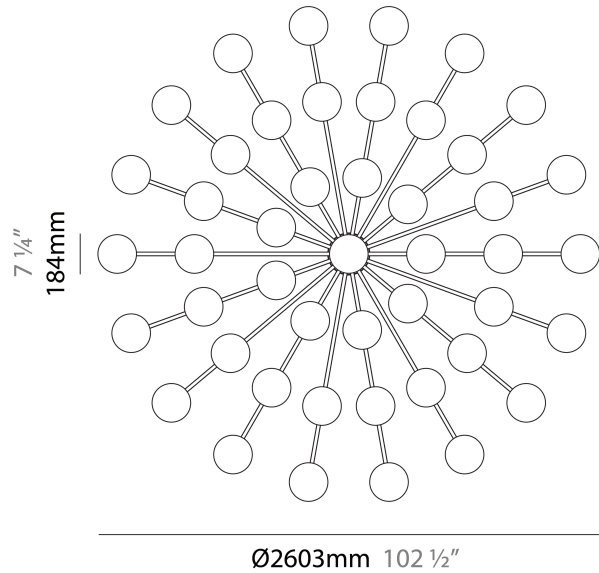

PROJECT
TYPE
SPECIFIER
QUANTITY
DATE

EXPLOSION DOT SURFACE

A3D245-

base number	LED Dimming	Finishes (Diamond)	Finishes (Triangle)	Finishes (Circle)

1. To build a product code in our configurator select the specify button on the base model # product page
2. To build a manual product code on this datasheet choose from the options listed below in blue font and add the suffix to the base model #

GENERAL

Series: Code
Subseries: Explosion Dot
Brand: Prolicht
Division: Architectural
Mounting Type: Surface
Mounting Location: Wall / Ceiling
Subcategory: Ambient

PHYSICAL

Shape: Abstract
Diameter (mm): 2605
Diameter (in): 102 ⁹/₁₆
Depth (mm): 185
Depth (in): 7 ³/₁₆
Light Distribution: Indirect
Fixture Finish: SSR / BKV / CWI / CRY / HAB / UFT / ITA / RUA / FTG / MYG / LOD / PUS / FRO / FUP / KIA / POP / BLS / SPG / MEY / GOH / GUM / CHC / COM / ABZ / JAG / OBR / MOS / ROR
Fixture Material: Aluminum

ELECTRICAL

Lamp Type: LED (Zhaga Standard)
Input Wattage (W): 227.7
Total Output Wattage (W): 207.3
Dimming: Non-Dimming / DALI Dimming
Driver Included: Yes
Driver Location: Integrated
Driver Type: Constant Current - Universal
Driver Class: Class 2
Input Voltage (V): 120 - 277
Constant Current (MA): 96

LED

Color Temperature (°K): 2700
Max. Delivered Lumen (lm): 18000
Nominal Lumen (lm): 18000
CRI: >90 CRI
Lamp Life (hrs): 50000

OPTICAL

Beam Angle: 180

RATINGS AND CERTIFICATIONS

Certified By: CSA Certified to UL and CSA Standards
IP rating: IP20