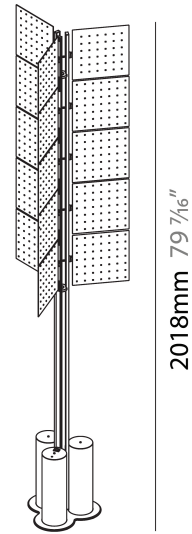

BEACON GRID PORTABLE

A340012- -

base number   Finishes (Diamond)   Finishes (Triangle)

1. To build a product code in our configurator select the specify button on the base model # product page
2. To build a manual product code on this datasheet choose from the options listed below in blue font and add the suffix to the base model #

GENERAL

Series: Code
Subseries: Beacon Grid
Brand: Prolicht
Division: Architectural
Mounting Type: Portable
Mounting Location: Floor
Subcategory: Ambient

PHYSICAL

Shape: Abstract
Diameter (mm): 485
Diameter (in): 19 1/8
Height (mm): 2020
Height (in): 79 1/2
Light Distribution: Omnidirectional
Fixture Finish: SSR / BKV / CWI / CRY / HAB / UFT / ITA / RUA / FTG / MYG / LOD / PUS / FRO / FUP / KIA / POP / BLS / SPG / MEY / GOH / GUM / CHC / COM / ABZ / JAG / OBR / MOS / ROR
Fixture Material: Aluminum

ELECTRICAL

Lamp Type: LED (Zhaga Standard)
Input Wattage (W): 62.7
Total Output Wattage (W): 57.3
Dimming: Non-Dimmable
Driver Included: Yes
Driver Location: Integrated
Driver Type: Constant Current - Universal
Driver Class: Class 2
Input Voltage (V): 120 - 277
Constant Current (MA): 79

LED

Color Temperature (°K): 2700
Max. Delivered Lumen (lm): 6900
Nominal Lumen (lm): 6900
CRI: >90 CRI
Lamp Life (hrs): 50000

OPTICAL

Beam Angle: 122

RATINGS AND CERTIFICATIONS

Certified By: CSA Certified to UL and CSA Standards
IP rating: IP20

PROJECT
TYPE
SPECIFIER
QUANTITY
DATE

Ø294mm 11 9/16"