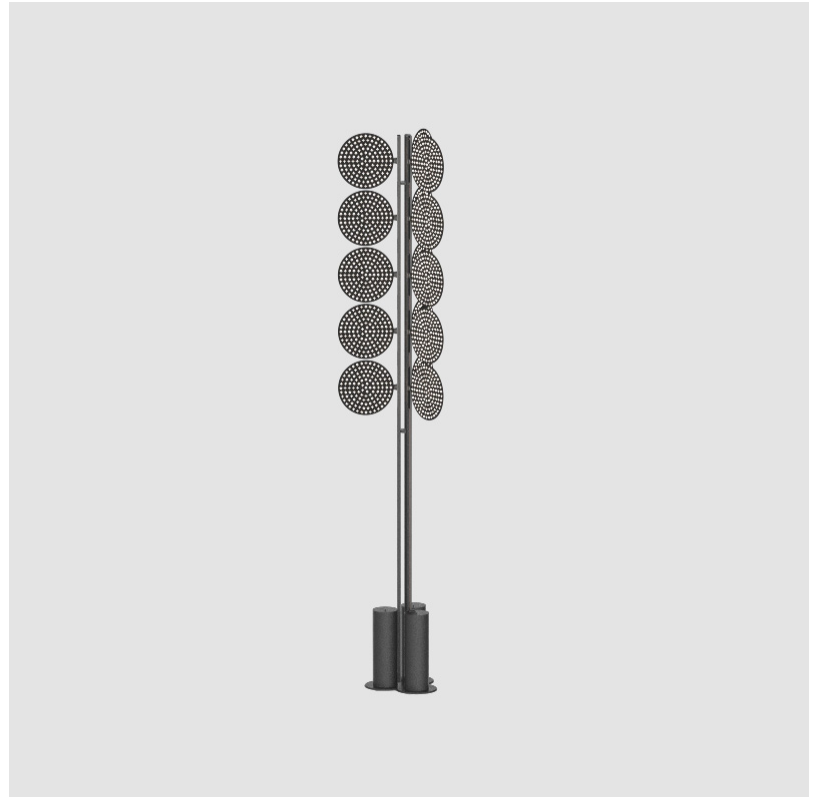

BEACON DOT PORTABLE

A340011-

base number   Finishes (Diamond)   Finishes (Triangle)

1. To build a product code in our configurator select the specify button on the base model # product page
2. To build a manual product code on this datasheet choose from the options listed below in blue font and add the suffix to the base model #

GENERAL

Series: Code
Subseries: Beacon Dot
Brand: Prolicht
Division: Architectural
Mounting Type: Portable
Mounting Location: Floor
Subcategory: Ambient

PHYSICAL

Shape: Abstract
Diameter (mm): 485
Diameter (in): 19 1/8
Height (mm): 2020
Height (in): 79 1/2
Light Distribution: Omnidirectional
Fixture Finish: SSR / BKV / CWI / CRY / HAB / UFT / ITA / RUA / FTG / MYG / LOD / PUS / FRO / FUP / KIA / POP / BLS / SPG / MEY / GOH / GUM / CHC / COM / ABZ / JAG / OBR / MOS / ROR
Fixture Material: Aluminum

ELECTRICAL

Lamp Type: LED (Zhaga Standard)
Input Wattage (W): 62.7
Total Output Wattage (W): 57.3
Dimming: Non-Dimmable
Driver Included: Yes
Driver Location: Integrated
Driver Type: Constant Current - Universal
Driver Class: Class 2
Input Voltage (V): 120 - 277
Constant Current (MA): 79

LED

Color Temperature (°K): 2700
Max. Delivered Lumen (lm): 6750
Nominal Lumen (lm): 675
CRI: >90 CRI
Lamp Life (hrs): 50000

OPTICAL

Beam Angle: 122

RATINGS AND CERTIFICATIONS

Certified By: CSA Certified to UL and CSA Standards
IP rating: IP20

PROJECT
TYPE
SPECIFIER
QUANTITY
DATE

2018mm 79 1/16"

Ø294mm 11 9/16"