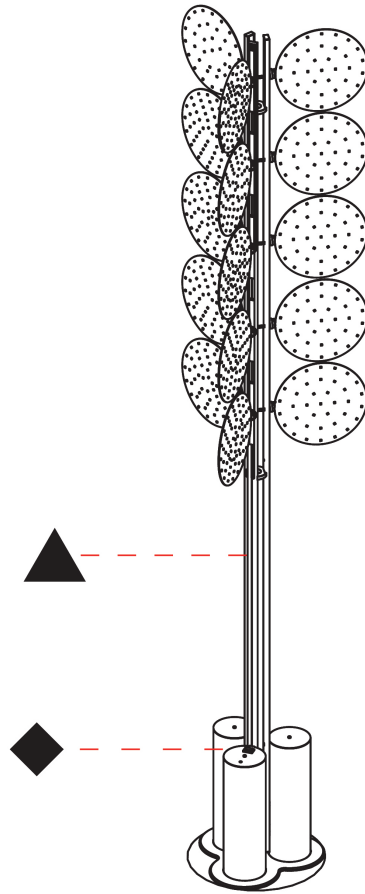

BEACON DOT PORTABLE

A340011-

PROJECT

TYPE

SPECIFIER

QUANTITY

DATE

A