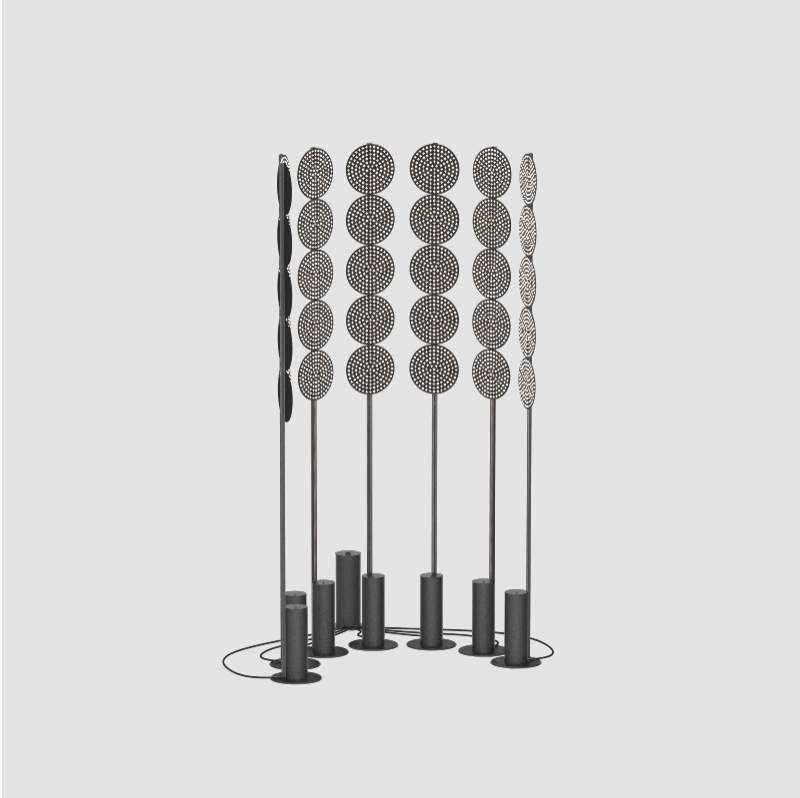

SCREEN DOT PORTABLE

A340013-

base number   Finishes (Diamond)   Finishes (Triangle)

1. To build a product code in our configurator select the specify button on the base model # product page
2. To build a manual product code on this datasheet choose from the options listed below in blue font and add the suffix to the base model #

GENERAL

Series: Code
Subseries: Screen Dot
Brand: Prolicht
Division: Architectural
Mounting Type: Portable
Mounting Location: Floor
Subcategory: Ambient

PHYSICAL

Shape: Abstract
Length (mm): 1100
Length (in): 43 ⁵/₁₆
Width (mm): 650
Width (in): 43 ⁵/₁₆
Height (mm): 2020
Height (in): 79 ¹/₂
Light Distribution: Direct
Fixture Finish: SSR / BKV / CWI / CRY / HAB / UFT / ITA / RUA / FTG / MYG / LOD / PUS / FRO / FUP / KIA / POP / BLS / SPG / MEY / GOH / GUM / CHC / COM / ABZ / JAG / OBR / MOS / ROR
Fixture Material: Aluminum

ELECTRICAL

Lamp Type: LED (Zhaga Standard)
Input Wattage (W): 146.3
Total Output Wattage (W): 132.7
Dimming: Non-Dimmable
Driver Included: Yes
Driver Location: Integrated
Driver Type: Constant Current - Universal
Driver Class: Class 2
Input Voltage (V): 120 - 277
Constant Current (MA): 79

LED

Color Temperature (°K): 2700
Max. Delivered Lumen (lm): 15750
Nominal Lumen (lm): 15750
CRI: >90 CRI
Lamp Life (hrs): 50000

OPTICAL

Beam Angle: 122

RATINGS AND CERTIFICATIONS

Certified By: CSA Certified to UL and CSA Standards
IP rating: IP20

PROJECT
TYPE
SPECIFIER
QUANTITY
DATE