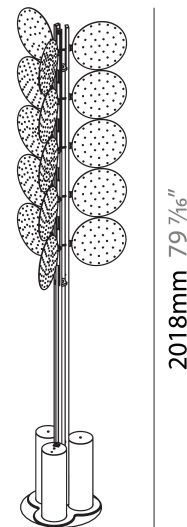

BEACON DOT PORTABLE

A340011-

base number   Finishes (Diamond)   Finishes (Triangle)

1. To build a product code in our configurator select the specify button on the base model # product page
2. To build a manual product code on this datasheet choose from the options listed below in blue font and add the suffix to the base model #

GENERAL

Series: Code
Subseries: Beacon Dot
Brand: Prolicht
Division: Architectural
Mounting Type: Portable
Mounting Location: Floor
Subcategory: Ambient

PHYSICAL

Shape: Abstract
Diameter (mm): 485
Diameter (in): 19 1/8
Height (mm): 2020
Height (in): 79 1/2
Light Distribution: Omnidirectional
Fixture Finish: SSR / BKV / CWI / CRY / HAB / UFT / ITA / RUA / FTG / MYG / LOD / PUS / FRO / FUP / KIA / POP / BLS / SPG / MEY / GOH / GUM / CHC / COM / ABZ / JAG / OBR / MOS / ROR
Fixture Material: Aluminum

ELECTRICAL

Lamp Type: LED (Zhaga Standard)
Input Wattage (W): 62.7
Total Output Wattage (W): 57.3
Dimming: Non-Dimmable
Driver Included: Yes
Driver Location: Integrated
Driver Type: Constant Current - Universal
Driver Class: Class 2
Input Voltage (V): 120 - 277
Constant Current (MA): 79

LED

Color Temperature (°K): 2700
Max. Delivered Lumen (lm): 6750
Nominal Lumen (lm): 675
CRI: >90 CRI
Lamp Life (hrs): 50000

OPTICAL

Beam Angle: 122

RATINGS AND CERTIFICATIONS

Certified By: CSA Certified to UL and CSA Standards
IP rating: IP20

PROJECT
TYPE
SPECIFIER
QUANTITY
DATE

2018mm 79 1/16"

Ø294mm 11 9/16"