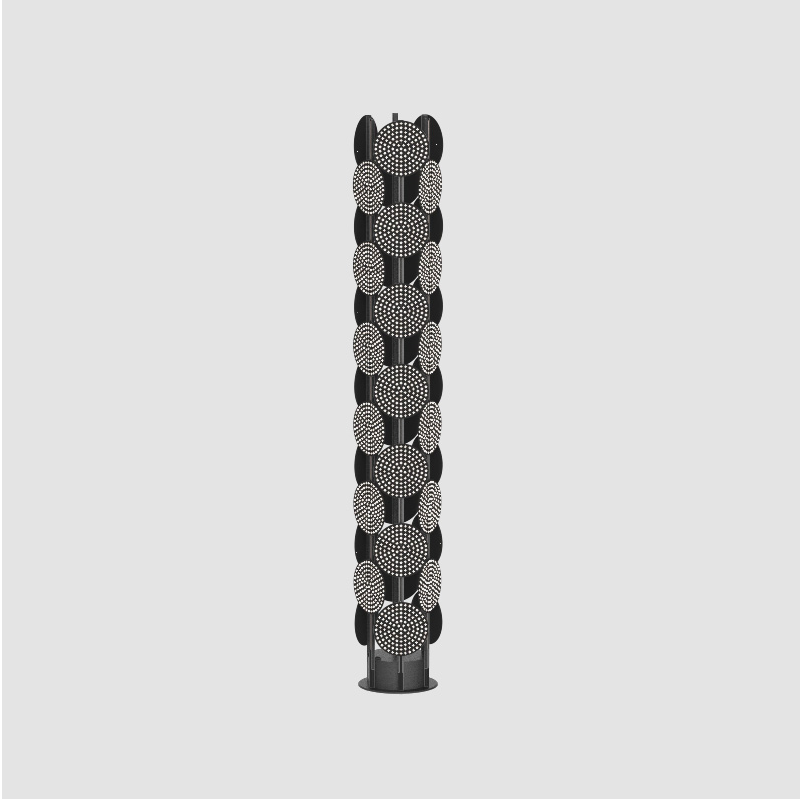

GENERAL

Series: Code
 Subseries: Totem Dot
 Brand: Prolicht
 Division: Architectural
 Mounting Type: Portable
 Mounting Location: Floor
 Subcategory: Ambient

PHYSICAL

Shape: Abstract
 Diameter (mm): 300
 Diameter (in): 11 ¹³/₁₆
 Height (mm): 2100
 Height (in): 82 ¹¹/₁₆
 Light Distribution: Omnidirectional
 Fixture Finish: SSR / BKV / CWI / CRY / HAB / UFT / ITA / RUA / FTG / MYG / LOD / PUS / FRO / FUP / KIA / POP / BLS / SPG / MEY / GOH / GUM / CHC / COM / ABZ / JAG / OBR / MOS / ROR
 Fixture Material: Aluminum

PROJECT
TYPE
SPECIFIER
QUANTITY
DATE

2077mm 81 3/4"

Ø290mm 11 7/16"

TOTEM DOT PORTABLE

A340010-

PROJECT

TYPE

SPECIFIER

QUANTITY

DATE

A

BEACON DOT PORTABLE

A340011-

base number Finishes (Diamond) Finishes (Triangle)

- To build a product code in our configurator select the specify button on the base model # product page
- To build a manual product code on this datasheet choose from the options listed below in blue font and add the suffix to the base model #

GENERAL

Series: Code
 Subseries: Beacon Dot
 Brand: Prolicht
 Division: Architectural
 Mounting Type: Portable
 Mounting Location: Floor
 Subcategory: Ambient

PHYSICAL

Shape: Abstract
 Diameter (mm): 485
 Diameter (in): 19 1/8
 Height (mm): 2020
 Height (in): 79 1/2
 Light Distribution: Omnidirectional
 Fixture Finish: SSR / BKV / CWI / CRY / HAB / UFT / ITA / RUA / FTG / MYG / LOD / PUS / FRO / FUP / KIA / POP / BLS / SPG / MEY / GOH / GUM / CHC / COM / ABZ / JAG / OBR / MOS / ROR
 Fixture Material: Aluminum