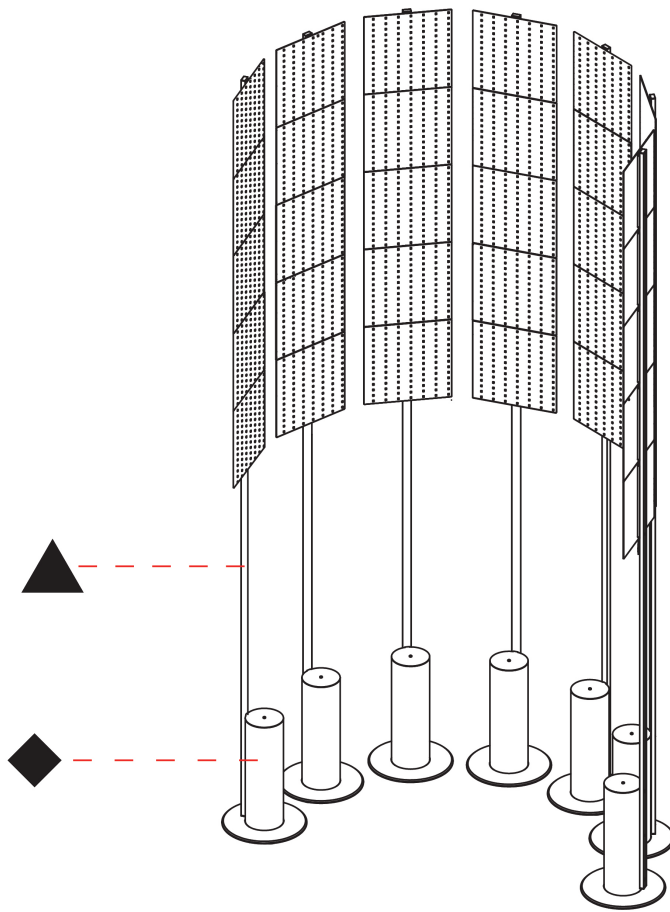

SCREEN GRID PORTABLE

A340014-

PROJECT

TYPE

SPECIFIER

QUANTITY

DATE

A