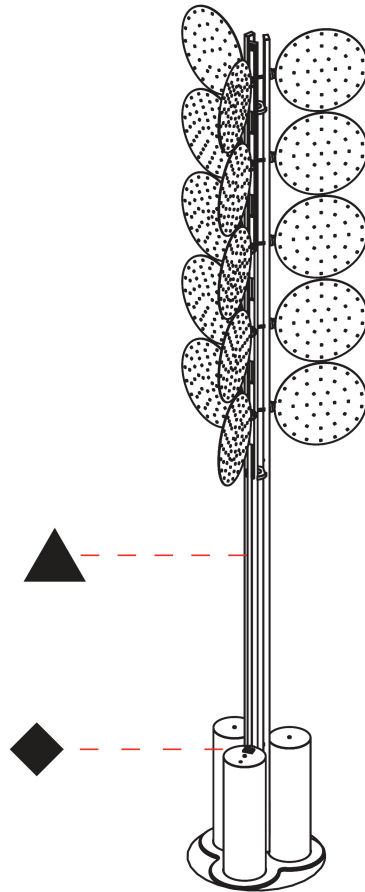

BEACON DOT PORTABLE

A340011-

PROJECT _____

TYPE _____

SPECIFIER _____

QUANTITY _____

DATE _____

A