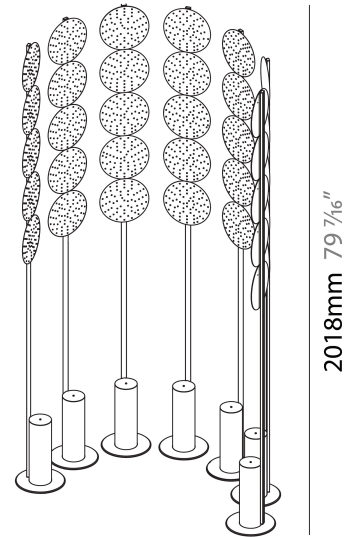

SCREEN DOT PORTABLE

A340013-

base number   Finishes (Diamond)   Finishes (Triangle)

1. To build a product code in our configurator select the specify button on the base model # product page
2. To build a manual product code on this datasheet choose from the options listed below in blue font and add the suffix to the base model #

GENERAL

Series: Code
Subseries: Screen Dot
Brand: Prolicht
Division: Architectural
Mounting Type: Portable
Mounting Location: Floor
Subcategory: Ambient

PHYSICAL

Shape: Abstract
Length (mm): 1100
Length (in): 43 ⁵/₁₆
Width (mm): 650
Width (in): 43 ⁵/₁₆
Height (mm): 2020
Height (in): 79 ¹/₂
Light Distribution: Direct
Fixture Finish: SSR / BKV / CWI / CRY / HAB / UFT / ITA / RUA / FTG / MYG / LOD / PUS / FRO / FUP / KIA / POP / BLS / SPG / MEY / GOH / GUM / CHC / COM / ABZ / JAG / OBR / MOS / ROR
Fixture Material: Aluminum

ELECTRICAL

Lamp Type: LED (Zhaga Standard)
Input Wattage (W): 146.3
Total Output Wattage (W): 132.7
Dimming: Non-Dimmable
Driver Included: Yes
Driver Location: Integrated
Driver Type: Constant Current - Universal
Driver Class: Class 2
Input Voltage (V): 120 - 277
Constant Current (MA): 79

LED

Color Temperature (°K): 2700
Max. Delivered Lumen (lm): 15750
Nominal Lumen (lm): 15750
CRI: >90 CRI
Lamp Life (hrs): 50000

OPTICAL

Beam Angle: 122

RATINGS AND CERTIFICATIONS

Certified By: CSA Certified to UL and CSA Standards
IP rating: IP20

PROJECT	
TYPE	
SPECIFIER	
QUANTITY	
DATE