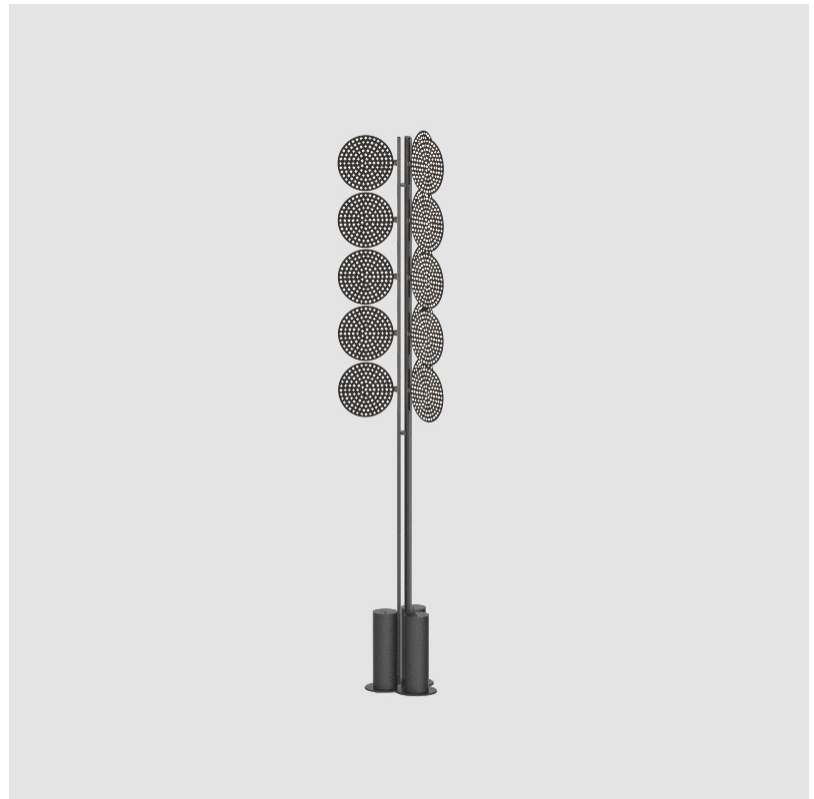

BEACON DOT PORTABLE

A340011- -

base number   Finishes (Diamond)   Finishes (Triangle)

1. To build a product code in our configurator select the specify button on the base model # product page
2. To build a manual product code on this datasheet choose from the options listed below in blue font and add the suffix to the base model #

GENERAL

Series: Code
Subseries: Beacon Dot
Brand: Prolicht
Division: Architectural
Mounting Type: Portable
Mounting Location: Floor
Subcategory: Ambient

PHYSICAL

Shape: Abstract
Diameter (mm): 485
Diameter (in): 19 1/8
Height (mm): 2020
Height (in): 79 1/2
Light Distribution: Omnidirectional
Fixture Finish: SSR / BKV / CWI / CRY / HAB / UFT / ITA / RUA / FTG / MYG / LOD / PUS / FRO / FUP / KIA / POP / BLS / SPG / MEY / GOH / GUM / CHC / COM / ABZ / JAG / OBR / MOS / ROR
Fixture Material: Aluminum

ELECTRICAL

Lamp Type: LED (Zhaga Standard)
Input Wattage (W): 62.7
Total Output Wattage (W): 57.3
Dimming: Non-Dimmable
Driver Included: Yes
Driver Location: Integrated
Driver Type: Constant Current - Universal
Driver Class: Class 2
Input Voltage (V): 120 - 277
Constant Current (MA): 79

LED

Color Temperature (°K): 2700
Max. Delivered Lumen (lm): 6750
Nominal Lumen (lm): 675
CRI: >90 CRI
Lamp Life (hrs): 50000

OPTICAL

Beam Angle: 122

RATINGS AND CERTIFICATIONS

Certified By: CSA Certified to UL and CSA Standards
IP rating: IP20

PROJECT
TYPE
SPECIFIER
QUANTITY
DATE

Ø294mm 11 9/16"