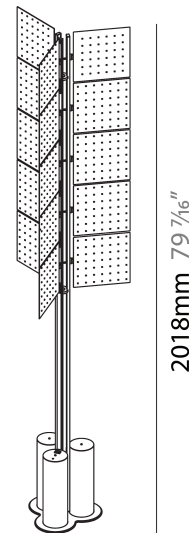

BEACON GRID PORTABLE

A340012-

base number   Finishes (Diamond)   Finishes (Triangle)

1. To build a product code in our configurator select the specify button on the base model # product page
2. To build a manual product code on this datasheet choose from the options listed below in blue font and add the suffix to the base model #

GENERAL

Series: Code
Subseries: Beacon Grid
Brand: Prolicht
Division: Architectural
Mounting Type: Portable
Mounting Location: Floor
Subcategory: Ambient

PHYSICAL

Shape: Abstract
Diameter (mm): 485
Diameter (in): 19 1/8
Height (mm): 2020
Height (in): 79 1/2
Light Distribution: Omnidirectional
Fixture Finish: SSR / BKV / CWI / CRY / HAB / UFT / ITA / RUA / FTG / MYG / LOD / PUS / FRO / FUP / KIA / POP / BLS / SPG / MEY / GOH / GUM / CHC / COM / ABZ / JAG / OBR / MOS / ROR
Fixture Material: Aluminum

ELECTRICAL

Lamp Type: LED (Zhaga Standard)
Input Wattage (W): 62.7
Total Output Wattage (W): 57.3
Dimming: Non-Dimmable
Driver Included: Yes
Driver Location: Integrated
Driver Type: Constant Current - Universal
Driver Class: Class 2
Input Voltage (V): 120 - 277
Constant Current (MA): 79

LED

Color Temperature (°K): 2700
Max. Delivered Lumen (lm): 6900
Nominal Lumen (lm): 6900
CRI: >90 CRI
Lamp Life (hrs): 50000

OPTICAL

Beam Angle: 122

RATINGS AND CERTIFICATIONS

Certified By: CSA Certified to UL and CSA Standards
IP rating: IP20

PROJECT
TYPE
SPECIFIER
QUANTITY
DATE

Ø294mm 11 5/16"