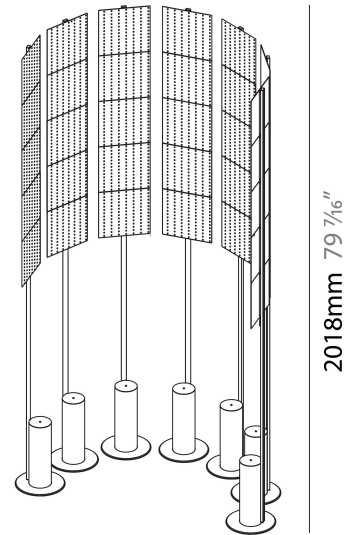

GENERAL

Series: Code _____
Subseries: Screen Grid _____
Brand: Prolicht _____
Division: Architectural _____
Mounting Type: Portable _____
Mounting Location: Floor _____
Subcategory: Ambient _____

PHYSICAL

Shape: Abstract _____
Length (mm): 1100 _____
Length (in): 43 ⁵/₁₆ _____
Width (mm): 650 _____
Width (in): 43 ⁵/₁₆ _____
Height (mm): 2020 _____
Height (in): 79 ¹/₂ _____
Light Distribution: Direct _____
Weight (kg): 31.244 _____

Fixture Finish: SSR / BKV / CWI / CRY / HAB / UFT / ITA / RUA / FTG / MYG / LOD / PUS / FRO / FUP / KIA / POP / BLS / SPG / MEY / GOH / GUM / CHC / COM / ABZ / JAG / OBR / MOS / ROR

Fixture Material: Aluminum _____

ELECTRICAL

Lamp Type: LED (Zhaga Standard) _____
Input Wattage (W): 146.3 _____
Total Output Wattage (W): 132.7 _____
Dimming: Non-Dimmable _____
Driver Included: Yes _____
Driver Location: Integrated _____
Driver Type: Constant Current - Universal _____
Driver Class: Class 2 _____
Input Voltage (V): 120 - 277 _____
Constant Current (MA): 79 _____

LED

Color Temperature (°K): 2700 _____
Max. Delivered Lumen (lm): 16100 _____
Nominal Lumen (lm): 16100 _____
CRI: >90 CRI _____
Lamp Life (hrs): 50000 _____

OPTICAL

Beam Angle: 122 _____

RATINGS AND CERTIFICATIONS

Certified By: CSA Certified to UL and CSA Standards _____
IP rating: IP20 _____

PROJECT	_____
TYPE	_____
SPECIFIER	_____
QUANTITY	_____
DATE	_____