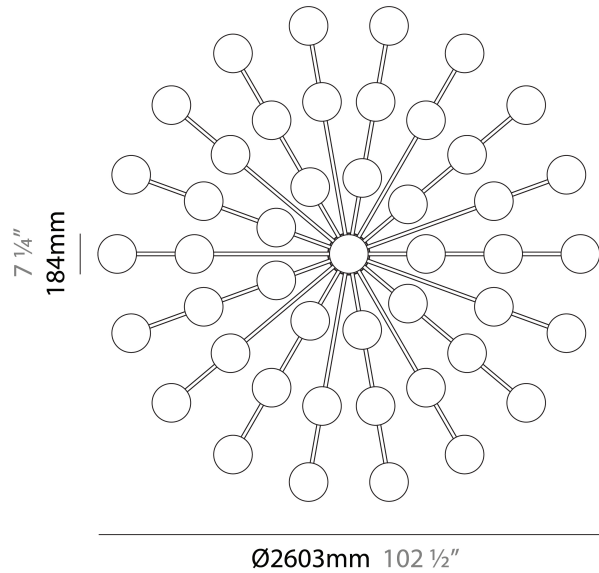

EXPLOSION DOT SURFACE

A3D245-

base number	LED Dimming	Finishes (Diamond)	Finishes (Triangle)	Finishes (Circle)

1. To build a product code in our configurator select the specify button on the base model # product page
2. To build a manual product code on this datasheet choose from the options listed below in blue font and add the suffix to the base model #

GENERAL

Series: Code
Subseries: Explosion Dot
Brand: Prolicht
Division: Architectural
Mounting Type: Surface
Mounting Location: Wall / Ceiling
Subcategory: Ambient

PHYSICAL

Shape: Abstract
Diameter (mm): 2605
Diameter (in): 102 ⁹/₁₆
Depth (mm): 185
Depth (in): 7 ³/₁₆
Light Distribution: Indirect
Fixture Finish: SSR / BKV / CWI / CRY / HAB / UFT / ITA / RUA / FTG / MYG / LOD / PUS / FRO / FUP / KIA / POP / BLS / SPG / MEY / GOH / GUM / CHC / COM / ABZ / JAG / OBR / MOS / ROR
Fixture Material: Aluminum

ELECTRICAL

Lamp Type: LED (Zhaga Standard)
Input Wattage (W): 227.7
Total Output Wattage (W): 207.3
Dimming: Non-Dimming / DALI Dimming
Driver Included: Yes
Driver Location: Integrated
Driver Type: Constant Current - Universal
Driver Class: Class 2
Input Voltage (V): 120 - 277
Constant Current (MA): 96

LED

Color Temperature (°K): 2700
Max. Delivered Lumen (lm): 18000
Nominal Lumen (lm): 18000
CRI: >90 CRI
Lamp Life (hrs): 50000

OPTICAL

Beam Angle: 180

RATINGS AND CERTIFICATIONS

Certified By: CSA Certified to UL and CSA Standards
IP rating: IP20