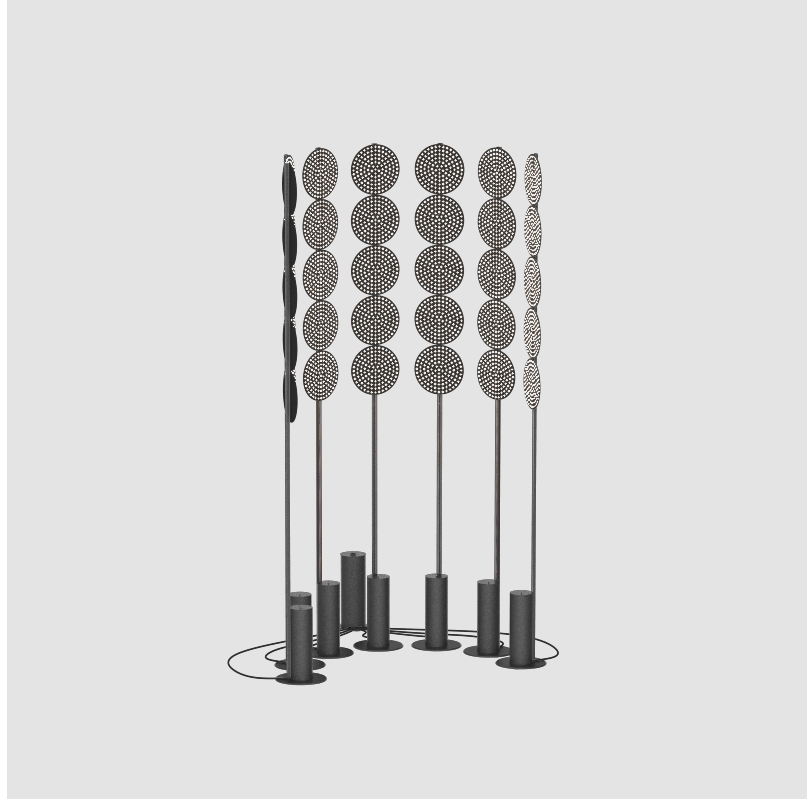

GENERAL

Series: Code _____
Subseries: Screen Dot _____
Partner: Prolicht _____
Division: Architectural _____
Installation: Portable _____
Product Type: Floor _____
Mounting Location: Floor _____
Light Distribution: Direct _____

PHYSICAL

Shape: Abstract _____
Length (mm): 1100 _____
Length (in): 43 5/16 _____
Width (mm): 650 _____
Width (in): 43 5/16 _____
Height (mm): 2020 _____
Height (in): 79 1/2 _____
Fixture Finish: SSR / BKV / CWI / CRY / HAB / UFT / ITA / RUA / FTG / MYG / LOD / PUS / FRO / FUP / KIA / POP / BLS / SPG / MEY / GOH / CHC / COM / ABZ / JAG / OBR / MOS / ROR _____
Fixture Material: Aluminum _____

ELECTRICAL

Lamp Type: LED (Zhaga Standard) _____
Input Wattage (W): 146.3 _____
Total Output Wattage (W): 132.7 _____
Dimming: Non-Dimmable _____
Driver Included: Yes _____
Driver Location: Integrated _____
Driver Type: Constant Current - Universal _____
Driver Class: Class 2 _____
Input Voltage (V): 120 - 277 _____
Constant Current (MA): 79 _____

LED

Color Temperature (°K): 2700 _____
Max. Delivered Lumen (lm): 15750 _____
Nominal Lumen (lm): 15750 _____
CRI: >90 CRI _____
Lamp Life (hrs): 50000 _____

OPTICAL

Beam Angle: 122 _____

RATINGS AND CERTIFICATIONS

Certified By: CSA Certified to UL and CSA Standards _____
IP rating: IP20 _____

PROJECT	_____
TYPE	_____
SPECIFIER	_____
QUANTITY	_____
DATE	_____