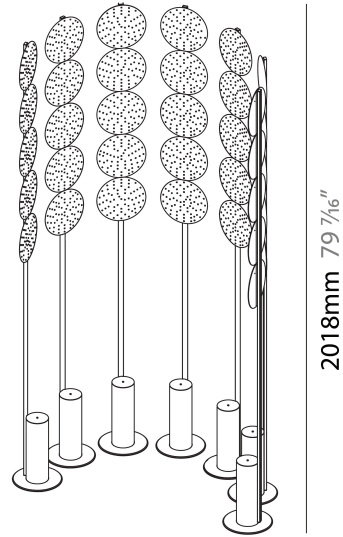

GENERAL

Series: Code _____
Subseries: Screen Dot _____
Partner: Prolicht _____
Division: Architectural _____
Installation: Portable _____
Product Type: Floor _____
Mounting Location: Floor _____
Light Distribution: Direct _____

PHYSICAL

Shape: Abstract _____
Length (mm): 1100 _____
Length (in): 43 5/16 _____
Width (mm): 650 _____
Width (in): 43 5/16 _____
Height (mm): 2020 _____
Height (in): 79 1/2 _____
Fixture Finish: SSR / BKV / CWI / CRY / HAB / UFT / ITA / RUA / FTG / MYG / LOD / PUS / FRO / FUP / KIA / POP / BLS / SPG / MEY / GOH / CHC / COM / ABZ / JAG / OBR / MOS / ROR _____
Fixture Material: Aluminum _____

ELECTRICAL

Lamp Type: LED (Zhaga Standard) _____
Input Wattage (W): 146.3 _____
Total Output Wattage (W): 132.7 _____
Dimming: Non-Dimmable _____
Driver Included: Yes _____
Driver Location: Integrated _____
Driver Type: Constant Current - Universal _____
Driver Class: Class 2 _____
Input Voltage (V): 120 - 277 _____
Constant Current (MA): 79 _____

LED

Color Temperature (°K): 2700 _____
Max. Delivered Lumen (lm): 15750 _____
Nominal Lumen (lm): 15750 _____
CRI: >90 CRI _____
Lamp Life (hrs): 50000 _____

OPTICAL

Beam Angle: 122 _____

RATINGS AND CERTIFICATIONS

Certified By: CSA Certified to UL and CSA Standards _____
IP rating: IP20 _____

PROJECT	_____
TYPE	_____
SPECIFIER	_____
QUANTITY	_____
DATE	_____