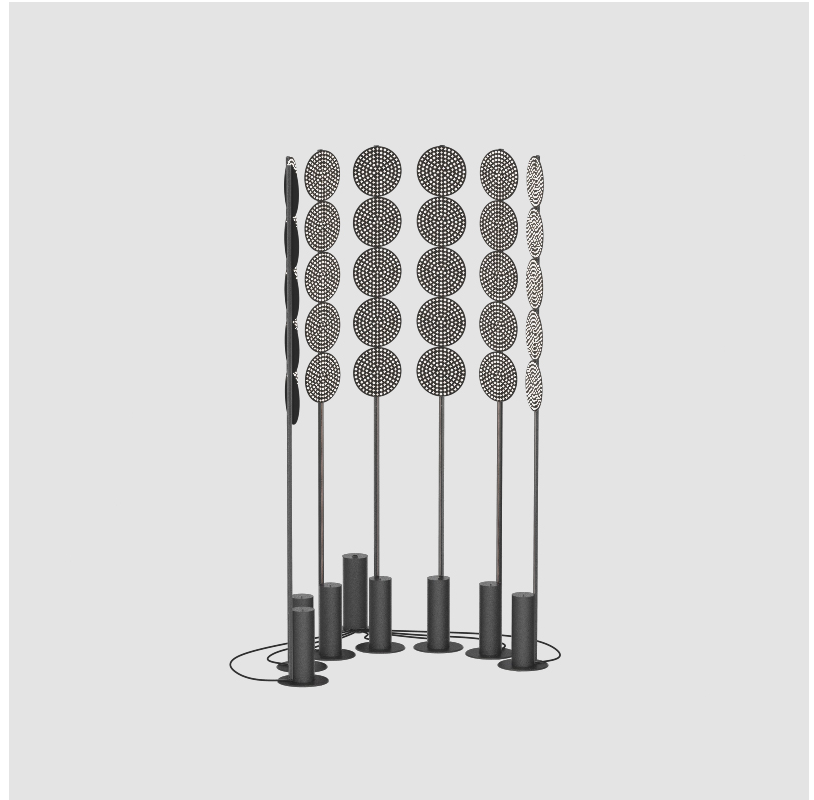

PROJECT	
TYPE	
SPECIFIER	
QUANTITY	
DATE	

SCREEN DOT PORTABLE

A340013-

base number Finishes (Diamond) Finishes (Triangle)

- To build a product code in our configurator select the specify button on the base model # product page
- To build a manual product code on this datasheet choose from the options listed below in blue font and add the suffix to the base model #

GENERAL

Series: Code
 Subseries: Screen Dot
 Brand: Prolicht
 Division: Architectural
 Mounting Type: Portable
 Mounting Location: Floor
 Subcategory: Ambient

PHYSICAL

Shape: Abstract
 Length (mm): 1100
 Length (in): 43 ⁵/₁₆
 Width (mm): 650
 Width (in): 43 ⁵/₁₆
 Height (mm): 2020
 Height (in): 79 ¹/₂
 Light Distribution: Direct
 Fixture Finish: SSR / BKV / CWI / CRY / HAB / UFT / ITA / RUA / FTG / MYG / LOD / PUS / FRO / FUP / KIA / POP / BLS / SPG / MEY / GOH / GUM / CHC / COM / ABZ / JAG / OBR / MOS / ROR
 Fixture Material: Aluminum

LED

Color Temperature (°K): 2700
 Max. Delivered Lumen (lm): 15750
 Nominal Lumen (lm): 15750
 CRI: >90 CRI
 Lamp Life (hrs): 50000

OPTICAL

Beam Angle: 122

RATINGS AND CERTIFICATIONS

Certified By: CSA Certified to UL and CSA Standards
 IP rating: IP20

SCREEN GRID PORTABLE

A340014- -

base number Finishes (Diamond) Finishes (Triangle)

- To build a product code in our configurator select the specify button on the base model # product page
- To build a manual product code on this datasheet choose from the options listed below in blue font and add the suffix to the base model #