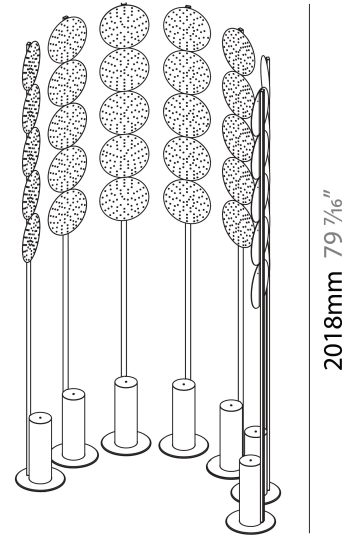

PROJECT	
TYPE	
SPECIFIER	
QUANTITY	
DATE	

SCREEN DOT PORTABLE

A340013-

base number   Finishes (Diamond)   Finishes (Triangle)

1. To build a product code in our configurator select the specify button on the base model # product page
2. To build a manual product code on this datasheet choose from the options listed below in blue font and add the suffix to the base model #

GENERAL

Series: Code
Subseries: Screen Dot
Brand: Prolicht
Division: Architectural
Mounting Type: Portable
Mounting Location: Floor
Subcategory: Ambient

PHYSICAL

Shape: Abstract
Length (mm): 1100
Length (in): 43 ⁵/₁₆
Width (mm): 650
Width (in): 43 ⁵/₁₆
Height (mm): 2020
Height (in): 79 ¹/₂
Light Distribution: Direct
Fixture Finish: SSR / BKV / CWI / CRY / HAB / UFT / ITA / RUA / FTG / MYG / LOD / PUS / FRO / FUP / KIA / POP / BLS / SPG / MEY / GOH / GUM / CHC / COM / ABZ / JAG / OBR / MOS / ROR
Fixture Material: Aluminum

ELECTRICAL

Lamp Type: LED (Zhaga Standard)
Input Wattage (W): 146.3
Total Output Wattage (W): 132.7
Dimming: Non-Dimmable
Driver Included: Yes
Driver Location: Integrated
Driver Type: Constant Current - Universal
Driver Class: Class 2
Input Voltage (V): 120 - 277
Constant Current (MA): 79

LED

Color Temperature (°K): 2700
Max. Delivered Lumen (lm): 15750
Nominal Lumen (lm): 15750
CRI: >90 CRI
Lamp Life (hrs): 50000

OPTICAL

Beam Angle: 122

RATINGS AND CERTIFICATIONS

Certified By: CSA Certified to UL and CSA Standards
IP rating: IP20