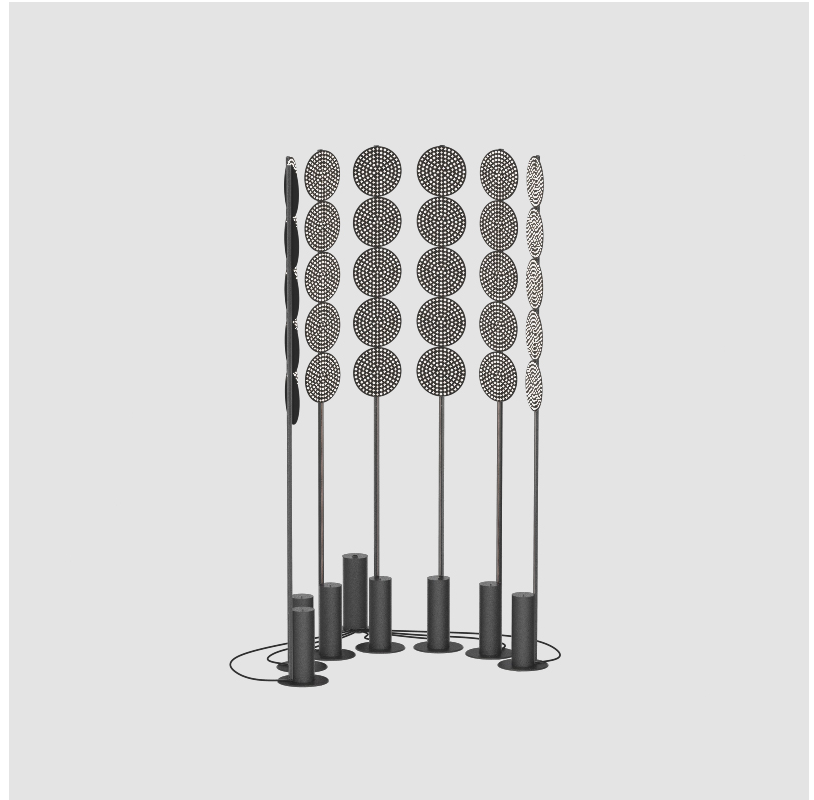

PROJECT	
TYPE	
SPECIFIER	
QUANTITY	
DATE	

SCREEN DOT PORTABLE

A340013-

base number	Finishes (Diamond)	Finishes (Triangle)

1. To build a product code in our configurator select the specify button on the base model # product page
2. To build a manual product code on this datasheet choose from the options listed below in blue font and add the suffix to the base model #

GENERAL

Series: Code
Subseries: Screen Dot
Brand: Prolicht
Division: Architectural
Mounting Type: Portable
Mounting Location: Floor
Subcategory: Ambient

PHYSICAL

Shape: Abstract
Length (mm): 1100
Length (in): 43 ⁵/₁₆
Width (mm): 650
Width (in): 43 ⁵/₁₆
Height (mm): 2020
Height (in): 79 ¹/₂
Light Distribution: Direct
Fixture Finish: SSR / BKV / CWI / CRY / HAB / UFT / ITA / RUA / FTG / MYG / LOD / PUS / FRO / FUP / KIA / POP / BLS / SPG / MEY / GOH / GUM / CHC / COM / ABZ / JAG / OBR / MOS / ROR
Fixture Material: Aluminum

ELECTRICAL

Lamp Type: LED (Zhaga Standard)
Input Wattage (W): 146.3
Total Output Wattage (W): 132.7
Dimming: Non-Dimmable
Driver Included: Yes
Driver Location: Integrated
Driver Type: Constant Current - Universal
Driver Class: Class 2
Input Voltage (V): 120 - 277
Constant Current (MA): 79

LED

Color Temperature (°K): 2700
Max. Delivered Lumen (lm): 15750
Nominal Lumen (lm): 15750
CRI: >90 CRI
Lamp Life (hrs): 50000

OPTICAL

Beam Angle: 122

RATINGS AND CERTIFICATIONS

Certified By: CSA Certified to UL and CSA Standards
IP rating: IP20