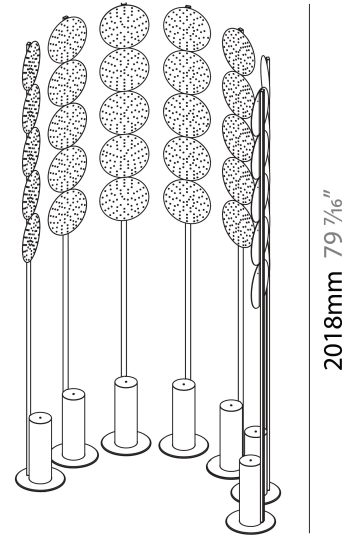

PROJECT	
TYPE	
SPECIFIER	
QUANTITY	
DATE	

SCREEN DOT PORTABLE

A340013-

base number	Finishes (Diamond)	Finishes (Triangle)

1. To build a product code in our configurator select the specify button on the base model # product page
2. To build a manual product code on this datasheet choose from the options listed below in blue font and add the suffix to the base model #

GENERAL

Series: Code
Subseries: Screen Dot
Brand: Prolicht
Division: Architectural
Mounting Type: Portable
Mounting Location: Floor
Subcategory: Ambient

PHYSICAL

Shape: Abstract
Length (mm): 1100
Length (in): 43 ⁵/₁₆
Width (mm): 650
Width (in): 43 ⁵/₁₆
Height (mm): 2020
Height (in): 79 ¹/₂
Light Distribution: Direct
Fixture Finish: SSR / BKV / CWI / CRY / HAB / UFT / ITA / RUA / FTG / MYG / LOD / PUS / FRO / FUP / KIA / POP / BLS / SPG / MEY / GOH / GUM / CHC / COM / ABZ / JAG / OBR / MOS / ROR
Fixture Material: Aluminum

ELECTRICAL

Lamp Type: LED (Zhaga Standard)
Input Wattage (W): 146.3
Total Output Wattage (W): 132.7
Dimming: Non-Dimmable
Driver Included: Yes
Driver Location: Integrated
Driver Type: Constant Current - Universal
Driver Class: Class 2
Input Voltage (V): 120 - 277
Constant Current (MA): 79

LED

Color Temperature (°K): 2700
Max. Delivered Lumen (lm): 15750
Nominal Lumen (lm): 15750
CRI: >90 CRI
Lamp Life (hrs): 50000

OPTICAL

Beam Angle: 122

RATINGS AND CERTIFICATIONS

Certified By: CSA Certified to UL and CSA Standards
IP rating: IP20