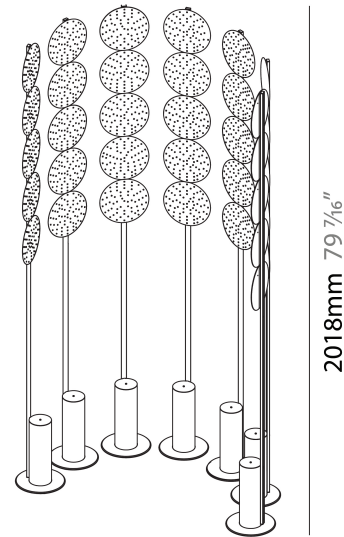

GENERAL

Series: Code _____
Subseries: Screen Dot _____
Brand: Prolicht _____
Division: Architectural _____
Mounting Type: Portable _____
Mounting Location: Floor _____
Subcategory: Ambient _____

PHYSICAL

Shape: Abstract _____
Length (mm): 1100 _____
Length (in): 43 ⁵/₁₆ _____
Width (mm): 650 _____
Width (in): 43 ⁵/₁₆ _____
Height (mm): 2020 _____
Height (in): 79 ¹/₂ _____
Light Distribution: Direct _____
Fixture Finish: SSR / BKV / CWI / CRY / HAB / UFT / ITA / RUA / FTG / MYG / LOD / PUS / FRO / FUP / KIA / POP / BLS / SPG / MEY / GOH / GUM / CHC / COM / ABZ / JAG / OBR / MOS / ROR _____
Fixture Material: Aluminum _____

ELECTRICAL

Lamp Type: LED (Zhaga Standard) _____
Input Wattage (W): 146.3 _____
Total Output Wattage (W): 132.7 _____
Dimming: Non-Dimmable _____
Driver Included: Yes _____
Driver Location: Integrated _____
Driver Type: Constant Current - Universal _____
Driver Class: Class 2 _____
Input Voltage (V): 120 - 277 _____
Constant Current (MA): 79 _____

LED

Color Temperature (°K): 2700 _____
Max. Delivered Lumen (lm): 15750 _____
Nominal Lumen (lm): 15750 _____
CRI: >90 CRI _____
Lamp Life (hrs): 50000 _____

OPTICAL

Beam Angle: 122 _____

RATINGS AND CERTIFICATIONS

Certified By: CSA Certified to UL and CSA Standards _____
IP rating: IP20 _____

PROJECT	_____
TYPE	_____
SPECIFIER	_____
QUANTITY	_____
DATE	_____