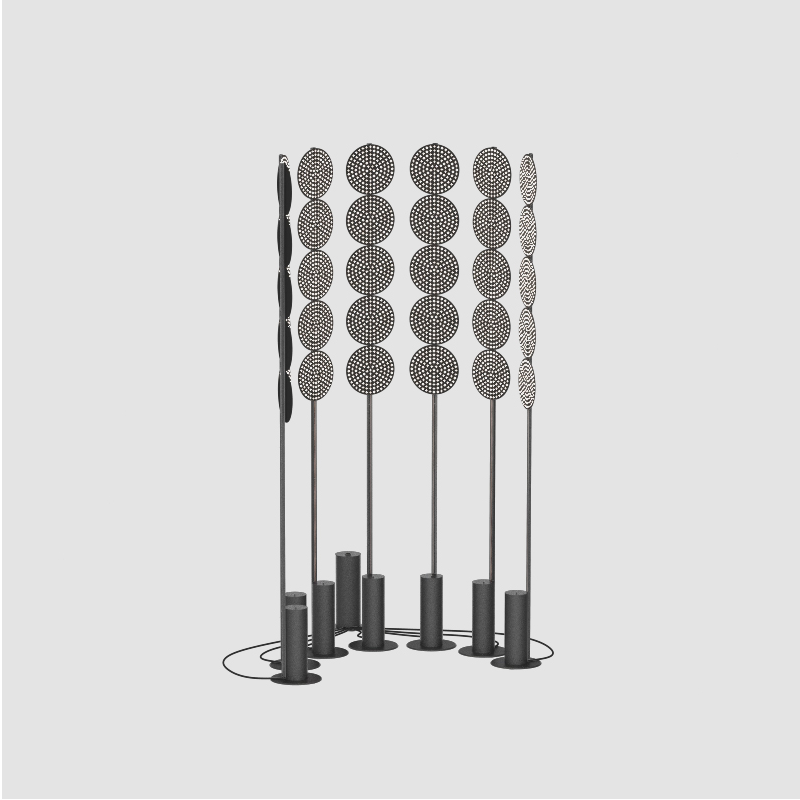

PROJECT	
TYPE	
SPECIFIER	
QUANTITY	
DATE	

SCREEN DOT PORTABLE

A340013-

base number Finishes (Diamond) Finishes (Triangle)

- To build a product code in our configurator select the specify button on the base model # product page
- To build a manual product code on this datasheet choose from the options listed below in blue font and add the suffix to the base model #

GENERAL

Series: Code
 Subseries: Screen Dot
 Brand: Prolicht
 Division: Architectural
 Mounting Type: Portable
 Mounting Location: Floor
 Subcategory: Ambient

PHYSICAL

Shape: Abstract
 Length (mm): 1100
 Length (in): 43 ⁵/₁₆
 Width (mm): 650
 Width (in): 43 ⁵/₁₆
 Height (mm): 2020
 Height (in): 79 ¹/₂
 Light Distribution: Direct
 Fixture Finish: SSR / BKV / CWI / CRY / HAB / UFT / ITA / RUA / FTG / MYG / LOD / PUS / FRO / FUP / KIA / POP / BLS / SPG / MEY / GOH / GUM / CHC / COM / ABZ / JAG / OBR / MOS / ROR
 Fixture Material: Aluminum

LED

Color Temperature (°K): 2700
 Max. Delivered Lumen (lm): 15750
 Nominal Lumen (lm): 15750
 CRI: >90 CRI
 Lamp Life (hrs): 50000

OPTICAL

Beam Angle: 122

RATINGS AND CERTIFICATIONS

Certified By: CSA Certified to UL and CSA Standards
 IP rating: IP20

SCREEN GRID PORTABLE

A340014- -

base number Finishes (Diamond) Finishes (Triangle)

- To build a product code in our configurator select the specify button on the base model # product page
- To build a manual product code on this datasheet choose from the options listed below in blue font and add the suffix to the base model #