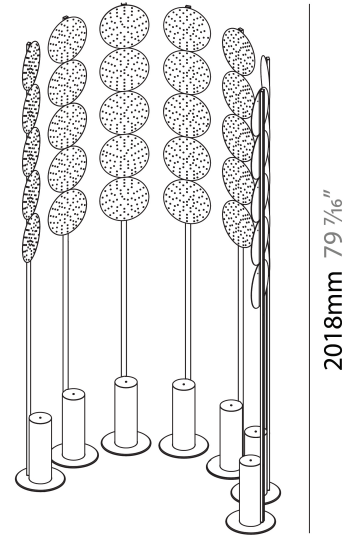

GENERAL

Series: Code
 Subseries: Screen Dot
 Brand: Prolicht
 Division: Architectural
 Mounting Type: Portable
 Mounting Location: Floor
 Subcategory: Ambient

PHYSICAL

Shape: Abstract
 Length (mm): 1100
 Length (in): 43 ⁵/₁₆
 Width (mm): 650
 Width (in): 43 ⁵/₁₆
 Height (mm): 2020
 Height (in): 79 ¹/₂
 Light Distribution: Direct
 Fixture Finish: SSR / BKV / CWI / CRY / HAB / UFT / ITA / RUA / FTG / MYG / LOD / PUS / FRO / FUP / KIA / POP / BLS / SPG / MEY / GOH / GUM / CHC / COM / ABZ / JAG / OBR / MOS / ROR
 Fixture Material: Aluminum

LED

Color Temperature (°K): 2700
 Max. Delivered Lumen (lm): 15750
 Nominal Lumen (lm): 15750
 CRI: >90 CRI
 Lamp Life (hrs): 50000

OPTICAL

Beam Angle: 122

RATINGS AND CERTIFICATIONS

Certified By: CSA Certified to UL and CSA Standards
 IP rating: IP20

GENERAL

Series: Code
 Subseries: Screen Grid
 Brand: Prolicht
 Division: Architectural
 Mounting Type: Portable
 Mounting Location: Floor
 Subcategory: Ambient

PHYSICAL

Shape: Abstract
 Length (mm): 1100
 Length (in): 43 ⁵/₁₆
 Width (mm): 650
 Width (in): 43 ⁵/₁₆
 Height (mm): 2020
 Height (in): 79 ¹/₂
 Light Distribution: Direct
 Weight (kg): 31.244