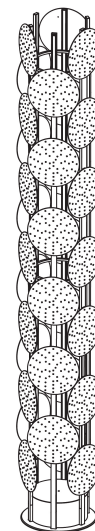

GENERAL

Series: Code _____
Subseries: Totem Dot _____
Brand: Prolicht _____
Division: Architectural _____
Mounting Type: Portable _____
Mounting Location: Floor _____
Subcategory: Ambient _____

PHYSICAL

Shape: Abstract _____
Diameter (mm): 300 _____
Diameter (in): 11 ¹³/₁₆ _____
Height (mm): 2100 _____
Height (in): 82 ¹¹/₁₆ _____
Light Distribution: Omnidirectional _____
Fixture Finish: SSR / BKV / CWI / CRY / HAB / UFT / ITA / RUA / FTG / MYG / LOD / PUS / FRO / FUP / KIA / POP / BLS / SPG / MEY / GOH / GUM / CHC / COM / ABZ / JAG / OBR / MOS / ROR _____
Fixture Material: Aluminum _____

ELECTRICAL

Lamp Type: LED (Zhaga Standard) _____
Input Wattage (W): 163 _____
Total Output Wattage (W): 148.2 _____
Dimming: Non-Dimmable _____
Driver Included: Yes _____
Driver Location: Integrated _____
Driver Type: Constant Current - Universal _____
Driver Class: Class 2 _____
Input Voltage (V): 120 - 277 _____
Constant Current (MA): 79 _____

LED

Color Temperature (°K): 2700 _____
Max. Delivered Lumen (lm): 17550 _____
Nominal Lumen (lm): 17550 _____
CRI: >90 CRI _____
Lamp Life (hrs): 50000 _____

OPTICAL

Beam Angle: 122 _____

RATINGS AND CERTIFICATIONS

Certified By: CSA Certified to UL and CSA Standards _____
IP rating: IP20 _____

2077mm 81 3/4"

Ø290mm 11 7/16"