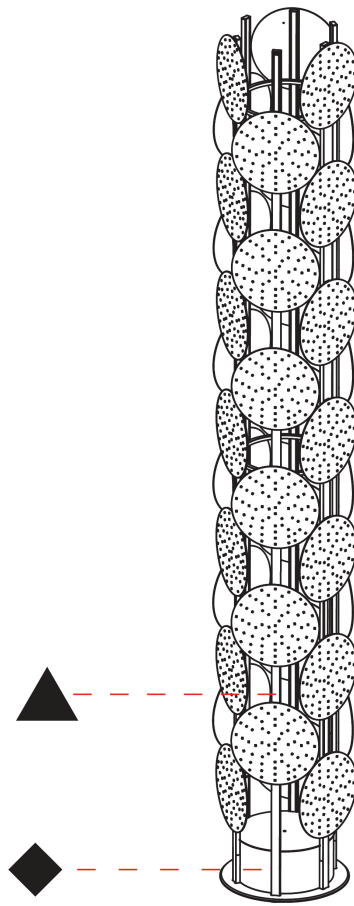

#### PHYSICAL

Shape: Abstract \_\_\_\_\_  
 Diameter (mm): 300 \_\_\_\_\_  
 Diameter (in): 11 <sup>13</sup>/<sub>16</sub> \_\_\_\_\_  
 Height (mm): 2100 \_\_\_\_\_  
 Height (in): 82 <sup>11</sup>/<sub>16</sub> \_\_\_\_\_  
 Light Distribution: Omnidirectional \_\_\_\_\_  
 Fixture Finish: SSR / BKV / CWI / CRY / HAB / UFT / ITA / RUA / FTG / MYG / LOD / PUS / FRO / FUP / KIA / POP / BLS / SPG / MEY / GOH / GUM / CHC / COM / ABZ / JAG / OBR / MOS / ROR \_\_\_\_\_  
 Fixture Material: Aluminum \_\_\_\_\_

## BEACON DOT PORTABLE

#### PHYSICAL

Shape: Abstract  
 Diameter (mm): 485  
 Diameter (in): 19 1/8  
 Height (mm): 2020  
 Height (in): 79 1/2  
 Light Distribution: Omnidirectional  
 Fixture Finish: SSR / BKV / CWI / CRY / HAB / UFT / ITA / RUA / FTG / MYG / LOD / PUS / FRO / FUP / KIA / POP / BLS / SPG / MEY / GOH / GUM / CHC / COM / ABZ / JAG / OBR / MOS / ROR  
 Fixture Material: Aluminum