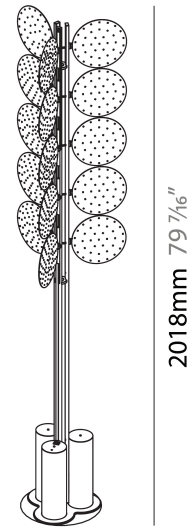

BEACON DOT PORTABLE

A340011-

base number   Finishes (Diamond)   Finishes (Triangle)

1. To build a product code in our configurator select the specify button on the base model # product page
2. To build a manual product code on this datasheet choose from the options listed below in blue font and add the suffix to the base model #

GENERAL

Series: Code
Subseries: Beacon Dot
Brand: Prolicht
Division: Architectural
Mounting Type: Portable
Mounting Location: Floor
Subcategory: Ambient

PHYSICAL

Shape: Abstract
Diameter (mm): 485
Diameter (in): 19 1/8
Height (mm): 2020
Height (in): 79 1/2
Light Distribution: Omnidirectional
Fixture Finish: SSR / BKV / CWI / CRY / HAB / UFT / ITA / RUA / FTG / MYG / LOD / PUS / FRO / FUP / KIA / POP / BLS / SPG / MEY / GOH / GUM / CHC / COM / ABZ / JAG / OBR / MOS / ROR
Fixture Material: Aluminum

ELECTRICAL

Lamp Type: LED (Zhaga Standard)
Input Wattage (W): 62.7
Total Output Wattage (W): 57.3
Dimming: Non-Dimmable
Driver Included: Yes
Driver Location: Integrated
Driver Type: Constant Current - Universal
Driver Class: Class 2
Input Voltage (V): 120 - 277
Constant Current (MA): 79

LED

Color Temperature (°K): 2700
Max. Delivered Lumen (lm): 6750
Nominal Lumen (lm): 675
CRI: >90 CRI
Lamp Life (hrs): 50000

OPTICAL

Beam Angle: 122

RATINGS AND CERTIFICATIONS

Certified By: CSA Certified to UL and CSA Standards
IP rating: IP20

PROJECT
TYPE
SPECIFIER
QUANTITY
DATE

2018mm 79 1/2"

Ø294mm 11 5/16"