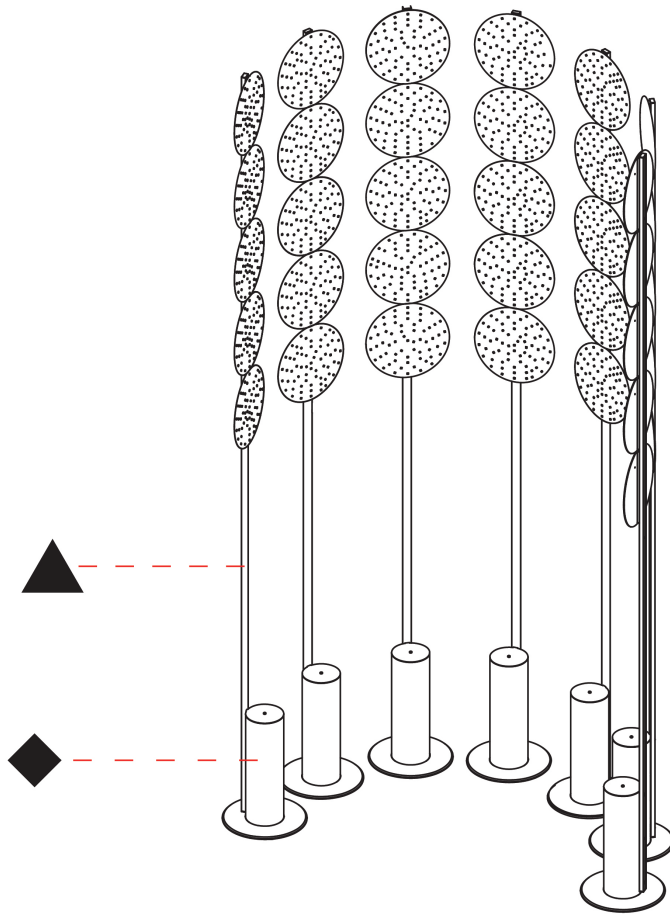

SCREEN DOT PORTABLE

A340013-

PROJECT _____

TYPE _____

SPECIFIER _____

QUANTITY _____

DATE _____