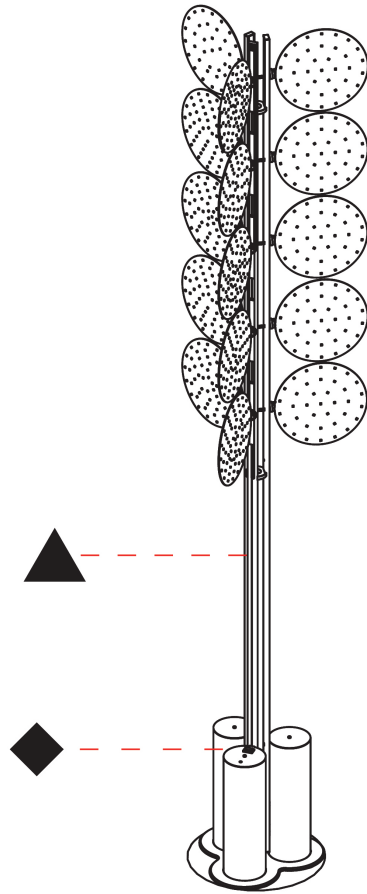

BEACON DOT PORTABLE

A340011-

PROJECT _____

TYPE _____

SPECIFIER _____

QUANTITY _____

DATE _____

A