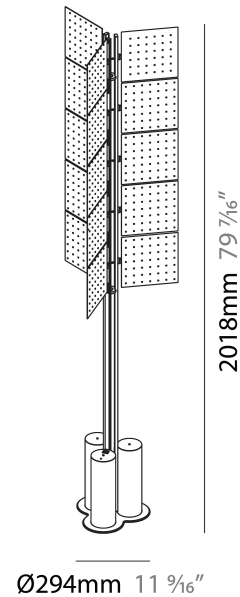

BEACON GRID PORTABLE

A340012- -

base number   Finishes (Diamond)   Finishes (Triangle)

1. To build a product code in our configurator select the specify button on the base model # product page
2. To build a manual product code on this datasheet choose from the options listed below in blue font and add the suffix to the base model #

GENERAL

Series: Code
Subseries: Beacon Grid
Brand: Prolicht
Division: Architectural
Mounting Type: Portable
Mounting Location: Floor
Subcategory: Ambient

PHYSICAL

Shape: Abstract
Diameter (mm): 485
Diameter (in): 19 1/8
Height (mm): 2020
Height (in): 79 1/2
Light Distribution: Omnidirectional
Fixture Finish: SSR / BKV / CWI / CRY / HAB / UFT / ITA / RUA / FTG / MYG / LOD / PUS / FRO / FUP / KIA / POP / BLS / SPG / MEY / GOH / GUM / CHC / COM / ABZ / JAG / OBR / MOS / ROR
Fixture Material: Aluminum

ELECTRICAL

Lamp Type: LED (Zhaga Standard)
Input Wattage (W): 62.7
Total Output Wattage (W): 57.3
Dimming: Non-Dimmable
Driver Included: Yes
Driver Location: Integrated
Driver Type: Constant Current - Universal
Driver Class: Class 2
Input Voltage (V): 120 - 277
Constant Current (MA): 79

LED

Color Temperature (°K): 2700
Max. Delivered Lumen (lm): 6900
Nominal Lumen (lm): 6900
CRI: >90 CRI
Lamp Life (hrs): 50000

OPTICAL

Beam Angle: 122

RATINGS AND CERTIFICATIONS

Certified By: CSA Certified to UL and CSA Standards
IP rating: IP20

PROJECT
TYPE
SPECIFIER
QUANTITY
DATE