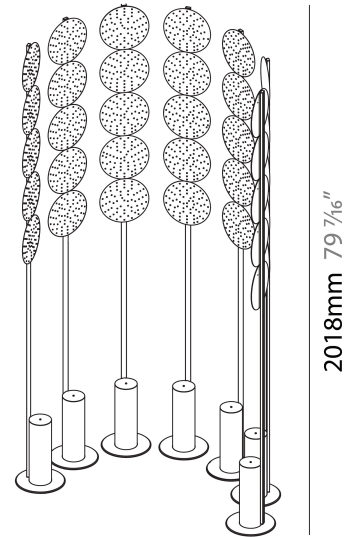

SCREEN DOT PORTABLE

A340013-

base number   Finishes (Diamond)   Finishes (Triangle)

PROJECT
TYPE
SPECIFIER
QUANTITY
DATE

1. To build a product code in our configurator select the specify button on the base model # product page
2. To build a manual product code on this datasheet choose from the options listed below in blue font and add the suffix to the base model #

GENERAL

Series: Code
Subseries: Screen Dot
Brand: Prolicht
Division: Architectural
Mounting Type: Portable
Mounting Location: Floor
Subcategory: Ambient

PHYSICAL

Shape: Abstract
Length (mm): 1100
Length (in): 43 ⁵/₁₆
Width (mm): 650
Width (in): 43 ⁵/₁₆
Height (mm): 2020
Height (in): 79 ¹/₂
Light Distribution: Direct
Fixture Finish: SSR / BKV / CWI / CRY / HAB / UFT / ITA / RUA / FTG / MYG / LOD / PUS / FRO / FUP / KIA / POP / BLS / SPG / MEY / GOH / GUM / CHC / COM / ABZ / JAG / OBR / MOS / ROR
Fixture Material: Aluminum

ELECTRICAL

Lamp Type: LED (Zhaga Standard)
Input Wattage (W): 146.3
Total Output Wattage (W): 132.7
Dimming: Non-Dimmable
Driver Included: Yes
Driver Location: Integrated
Driver Type: Constant Current - Universal
Driver Class: Class 2
Input Voltage (V): 120 - 277
Constant Current (MA): 79

LED

Color Temperature (°K): 2700
Max. Delivered Lumen (lm): 15750
Nominal Lumen (lm): 15750
CRI: >90 CRI
Lamp Life (hrs): 50000

OPTICAL

Beam Angle: 122

RATINGS AND CERTIFICATIONS

Certified By: CSA Certified to UL and CSA Standards
IP rating: IP20