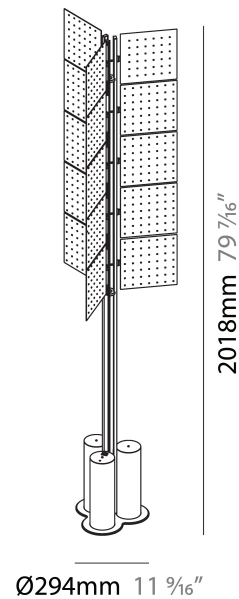

BEACON GRID PORTABLE

A340012- -

base number   Finishes (Diamond)   Finishes (Triangle)

1. To build a product code in our configurator select the specify button on the base model # product page
2. To build a manual product code on this datasheet choose from the options listed below in blue font and add the suffix to the base model #

GENERAL

Series: Code
Subseries: Beacon Grid
Brand: Prolicht
Division: Architectural
Mounting Type: Portable
Mounting Location: Floor
Subcategory: Ambient

PHYSICAL

Shape: Abstract
Diameter (mm): 485
Diameter (in): 19 1/8
Height (mm): 2020
Height (in): 79 1/2
Light Distribution: Omnidirectional
Fixture Finish: SSR / BKV / CWI / CRY / HAB / UFT / ITA / RUA / FTG / MYG / LOD / PUS / FRO / FUP / KIA / POP / BLS / SPG / MEY / GOH / GUM / CHC / COM / ABZ / JAG / OBR / MOS / ROR
Fixture Material: Aluminum

ELECTRICAL

Lamp Type: LED (Zhaga Standard)
Input Wattage (W): 62.7
Total Output Wattage (W): 57.3
Dimming: Non-Dimmable
Driver Included: Yes
Driver Location: Integrated
Driver Type: Constant Current - Universal
Driver Class: Class 2
Input Voltage (V): 120 - 277
Constant Current (MA): 79

LED

Color Temperature (°K): 2700
Max. Delivered Lumen (lm): 6900
Nominal Lumen (lm): 6900
CRI: >90 CRI
Lamp Life (hrs): 50000

OPTICAL

Beam Angle: 122

RATINGS AND CERTIFICATIONS

Certified By: CSA Certified to UL and CSA Standards
IP rating: IP20

PROJECT
TYPE
SPECIFIER
QUANTITY
DATE