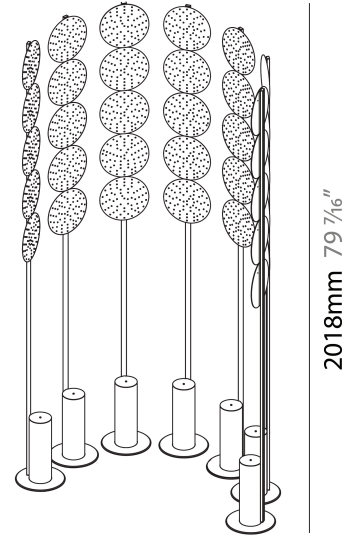

SCREEN DOT PORTABLE

A340013-

base number   Finishes (Diamond)   Finishes (Triangle)

1. To build a product code in our configurator select the specify button on the base model # product page
2. To build a manual product code on this datasheet choose from the options listed below in blue font and add the suffix to the base model #

GENERAL

Series: Code
Subseries: Screen Dot
Brand: Prolicht
Division: Architectural
Mounting Type: Portable
Mounting Location: Floor
Subcategory: Ambient

PHYSICAL

Shape: Abstract
Length (mm): 1100
Length (in): 43 ⁵/₁₆
Width (mm): 650
Width (in): 43 ⁵/₁₆
Height (mm): 2020
Height (in): 79 ¹/₂
Light Distribution: Direct
Fixture Finish: SSR / BKV / CWI / CRY / HAB / UFT / ITA / RUA / FTG / MYG / LOD / PUS / FRO / FUP / KIA / POP / BLS / SPG / MEY / GOH / GUM / CHC / COM / ABZ / JAG / OBR / MOS / ROR
Fixture Material: Aluminum

ELECTRICAL

Lamp Type: LED (Zhaga Standard)
Input Wattage (W): 146.3
Total Output Wattage (W): 132.7
Dimming: Non-Dimmable
Driver Included: Yes
Driver Location: Integrated
Driver Type: Constant Current - Universal
Driver Class: Class 2
Input Voltage (V): 120 - 277
Constant Current (MA): 79

LED

Color Temperature (°K): 2700
Max. Delivered Lumen (lm): 15750
Nominal Lumen (lm): 15750
CRI: >90 CRI
Lamp Life (hrs): 50000

OPTICAL

Beam Angle: 122

RATINGS AND CERTIFICATIONS

Certified By: CSA Certified to UL and CSA Standards
IP rating: IP20

PROJECT
TYPE
SPECIFIER
QUANTITY
DATE