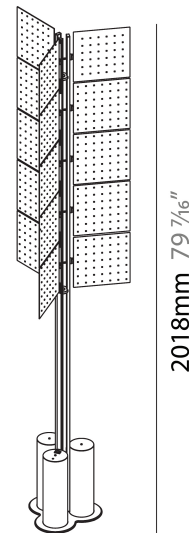

GENERAL

Series: Code _____
Subseries: Beacon Grid _____
Partner: Prolicht _____
Division: Architectural _____
Installation: Portable _____
Product Type: Floor _____
Mounting Location: Floor _____

PHYSICAL

Shape: Abstract _____
Diameter (mm): 485 _____
Diameter (in): 19 1/8 _____
Height (mm): 2020 _____
Height (in): 79 1/2 _____
Fixture Finish: SSR / BKV / CWI / CRY / HAB / UFT / ITA / RUA / FTG / MYG / LOD / PUS / FRO / FUP / KIA / POP / BLS / SPG / MEY / GOH / CHC / COM / ABZ / JAG / OBR / MOS / ROR _____
Fixture Material: Aluminum _____

ELECTRICAL

Lamp Type: LED (Zhaga Standard) _____
Input Wattage (W): 62.7 _____
Total Output Wattage (W): 57.3 _____
Dimming: Non-Dimmable _____
Driver Included: Yes _____
Driver Location: Integrated _____
Driver Type: Constant Current - Universal _____
Driver Class: Class 2 _____
Input Voltage (V): 120 - 277 _____
Constant Current (MA): 79 _____

LED

Color Temperature (°K): 2700 _____
Max. Delivered Lumen (lm): 6900 _____
Nominal Lumen (lm): 6900 _____
CRI: >90 CRI _____
Lamp Life (hrs): 50000 _____

OPTICAL

Beam Angle: 122 _____

RATINGS AND CERTIFICATIONS

Certified By: CSA Certified to UL and CSA Standards _____
IP rating: IP20 _____

PROJECT
TYPE
SPECIFIER
QUANTITY
DATE

Ø294mm 11 5/16"