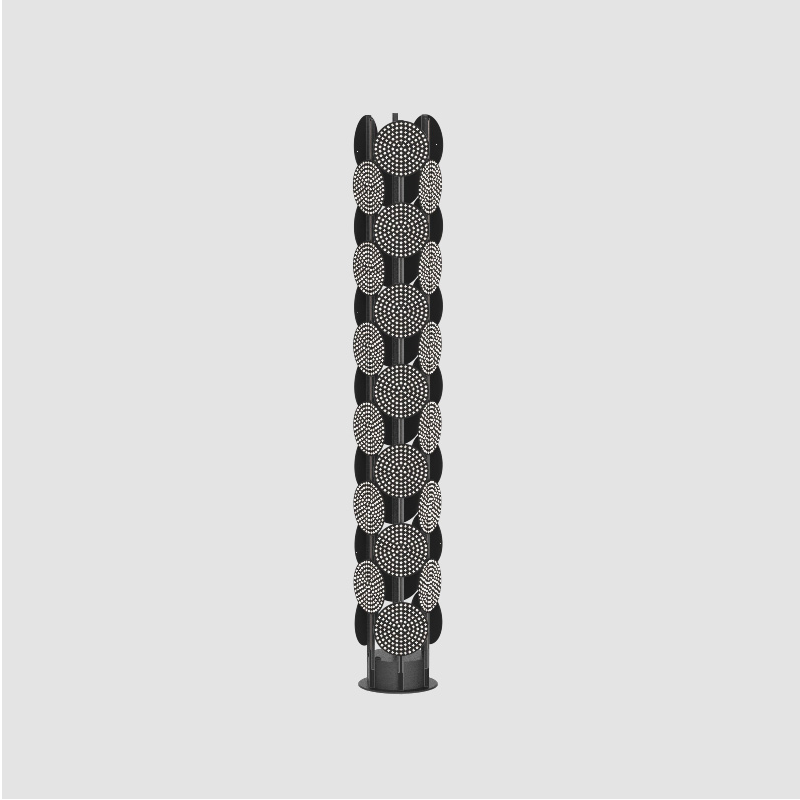

GENERAL

Series: Code
 Subseries: Totem Dot
 Partner: Prolicht
 Division: Architectural
 Installation: Portable
 Product Type: Floor
 Mounting Location: Floor

PHYSICAL

Shape: Abstract
 Diameter (mm): 300
 Diameter (in): 11 ¹³/₁₆
 Height (mm): 2100
 Height (in): 82 ¹¹/₁₆
 Fixture Finish: SSR / BKV / CWI / CRY / HAB / UFT / ITA / RUA / FTG / MYG / LOD / PUS / FRO / FUP / KIA / POP / BLS / SPG / MEY / GOH / CHC / COM / ABZ / JAG / OBR / MOS / ROR
 Fixture Material: Aluminum

PROJECT
TYPE
SPECIFIER
QUANTITY
DATE

2077mm 81 3/4"

Ø290mm 11 7/16"

TOTEM DOT PORTABLE

A340010-

PROJECT _____

TYPE _____

SPECIFIER _____

QUANTITY _____

DATE _____

A

BEACON DOT PORTABLE

A340011-

base number Finishes (Diamond) Finishes (Triangle)

- To build a product code in our configurator select the specify button on the base model # product page
- To build a manual product code on this datasheet choose from the options listed below in blue font and add the suffix to the base model #

GENERAL

Series: Code
 Subseries: Beacon Dot
 Partner: Prolicht
 Division: Architectural
 Installation: Portable
 Product Type: Floor
 Mounting Location: Floor

PHYSICAL

Shape: Abstract
 Diameter (mm): 485
 Diameter (in): 19 1/8
 Height (mm): 2020
 Height (in): 79 1/2
 Fixture Finish: SSR / BKV / CWI / CRY / HAB / UFT / ITA / RUA / FTG / MYG / LOD / PUS / FRO / FUP / KIA / POP / BLS / SPG / MEY / GOH / CHC / COM / ABZ / JAG / OBR / MOS / ROR
 Fixture Material: Aluminum