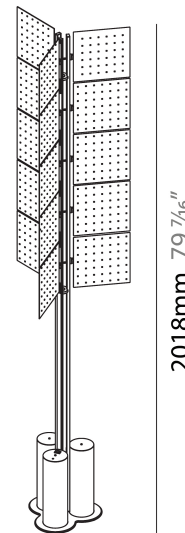

BEACON GRID PORTABLE

A340012- -

base number   Finishes (Diamond)   Finishes (Triangle)

1. To build a product code in our configurator select the specify button on the base model # product page
2. To build a manual product code on this datasheet choose from the options listed below in blue font and add the suffix to the base model #

GENERAL

Series: Code
Subseries: Beacon Grid
Brand: Prolicht
Division: Architectural
Mounting Type: Portable
Mounting Location: Floor
Subcategory: Ambient

PHYSICAL

Shape: Abstract
Diameter (mm): 485
Diameter (in): 19 1/8
Height (mm): 2020
Height (in): 79 1/2
Light Distribution: Omnidirectional
Fixture Finish: SSR / BKV / CWI / CRY / HAB / UFT / ITA / RUA / FTG / MYG / LOD / PUS / FRO / FUP / KIA / POP / BLS / SPG / MEY / GOH / GUM / CHC / COM / ABZ / JAG / OBR / MOS / ROR
Fixture Material: Aluminum

ELECTRICAL

Lamp Type: LED (Zhaga Standard)
Input Wattage (W): 62.7
Total Output Wattage (W): 57.3
Dimming: Non-Dimmable
Driver Included: Yes
Driver Location: Integrated
Driver Type: Constant Current - Universal
Driver Class: Class 2
Input Voltage (V): 120 - 277
Constant Current (MA): 79

LED

Color Temperature (°K): 2700
Max. Delivered Lumen (lm): 6900
Nominal Lumen (lm): 6900
CRI: >90 CRI
Lamp Life (hrs): 50000

OPTICAL

Beam Angle: 122

RATINGS AND CERTIFICATIONS

Certified By: CSA Certified to UL and CSA Standards
IP rating: IP20

PROJECT
TYPE
SPECIFIER
QUANTITY
DATE

Ø294mm 11 9/16"