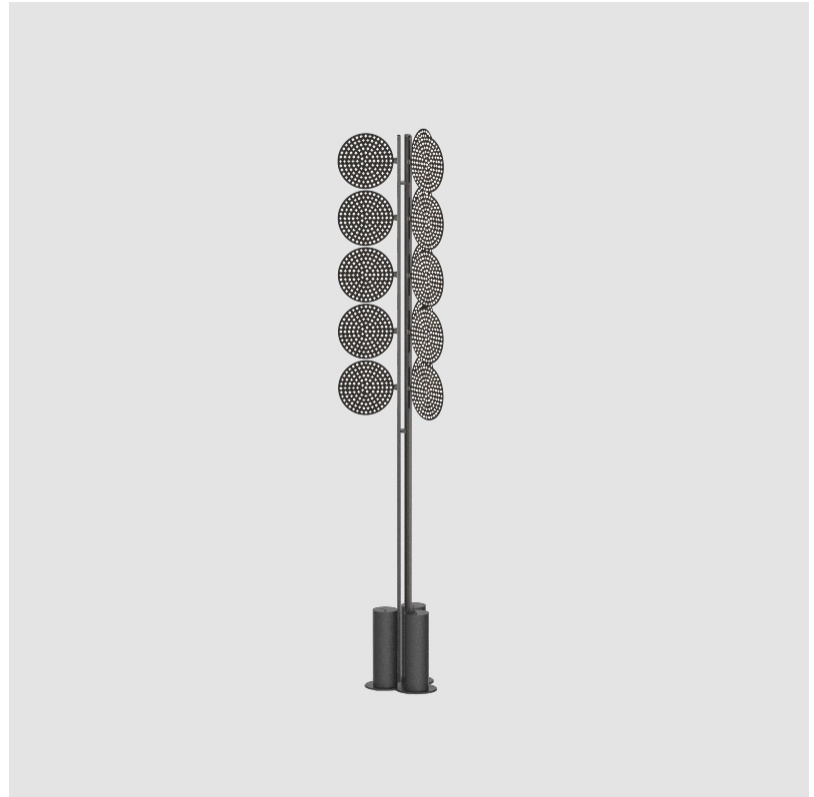

BEACON DOT PORTABLE

A340011- -

base number   Finishes (Diamond)   Finishes (Triangle)

1. To build a product code in our configurator select the specify button on the base model # product page
2. To build a manual product code on this datasheet choose from the options listed below in blue font and add the suffix to the base model #

GENERAL

Series: Code
Subseries: Beacon Dot
Brand: Prolicht
Division: Architectural
Mounting Type: Portable
Mounting Location: Floor
Subcategory: Ambient

PHYSICAL

Shape: Abstract
Diameter (mm): 485
Diameter (in): 19 1/8
Height (mm): 2020
Height (in): 79 1/2
Light Distribution: Omnidirectional
Fixture Finish: SSR / BKV / CWI / CRY / HAB / UFT / ITA / RUA / FTG / MYG / LOD / PUS / FRO / FUP / KIA / POP / BLS / SPG / MEY / GOH / GUM / CHC / COM / ABZ / JAG / OBR / MOS / ROR
Fixture Material: Aluminum

ELECTRICAL

Lamp Type: LED (Zhaga Standard)
Input Wattage (W): 62.7
Total Output Wattage (W): 57.3
Dimming: Non-Dimmable
Driver Included: Yes
Driver Location: Integrated
Driver Type: Constant Current - Universal
Driver Class: Class 2
Input Voltage (V): 120 - 277
Constant Current (MA): 79

LED

Color Temperature (°K): 2700
Max. Delivered Lumen (lm): 6750
Nominal Lumen (lm): 675
CRI: >90 CRI
Lamp Life (hrs): 50000

OPTICAL

Beam Angle: 122

RATINGS AND CERTIFICATIONS

Certified By: CSA Certified to UL and CSA Standards
IP rating: IP20

PROJECT
TYPE
SPECIFIER
QUANTITY
DATE

Ø294mm 11 9/16"