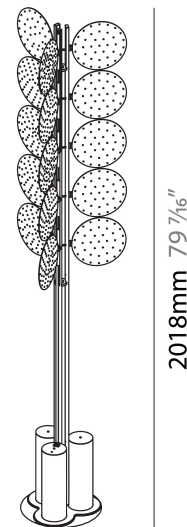

BEACON DOT PORTABLE

A340011- -

base number   Finishes (Diamond)   Finishes (Triangle)

1. To build a product code in our configurator select the specify button on the base model # product page
2. To build a manual product code on this datasheet choose from the options listed below in blue font and add the suffix to the base model #

GENERAL

Series: Code
Subseries: Beacon Dot
Brand: Prolicht
Division: Architectural
Mounting Type: Portable
Mounting Location: Floor
Subcategory: Ambient

PHYSICAL

Shape: Abstract
Diameter (mm): 485
Diameter (in): 19 1/8
Height (mm): 2020
Height (in): 79 1/2
Light Distribution: Omnidirectional
Fixture Finish: SSR / BKV / CWI / CRY / HAB / UFT / ITA / RUA / FTG / MYG / LOD / PUS / FRO / FUP / KIA / POP / BLS / SPG / MEY / GOH / GUM / CHC / COM / ABZ / JAG / OBR / MOS / ROR
Fixture Material: Aluminum

ELECTRICAL

Lamp Type: LED (Zhaga Standard)
Input Wattage (W): 62.7
Total Output Wattage (W): 57.3
Dimming: Non-Dimmable
Driver Included: Yes
Driver Location: Integrated
Driver Type: Constant Current - Universal
Driver Class: Class 2
Input Voltage (V): 120 - 277
Constant Current (MA): 79

LED

Color Temperature (°K): 2700
Max. Delivered Lumen (lm): 6750
Nominal Lumen (lm): 675
CRI: >90 CRI
Lamp Life (hrs): 50000

OPTICAL

Beam Angle: 122

RATINGS AND CERTIFICATIONS

Certified By: CSA Certified to UL and CSA Standards
IP rating: IP20

PROJECT
TYPE
SPECIFIER
QUANTITY
DATE

Ø294mm 11 9/16"