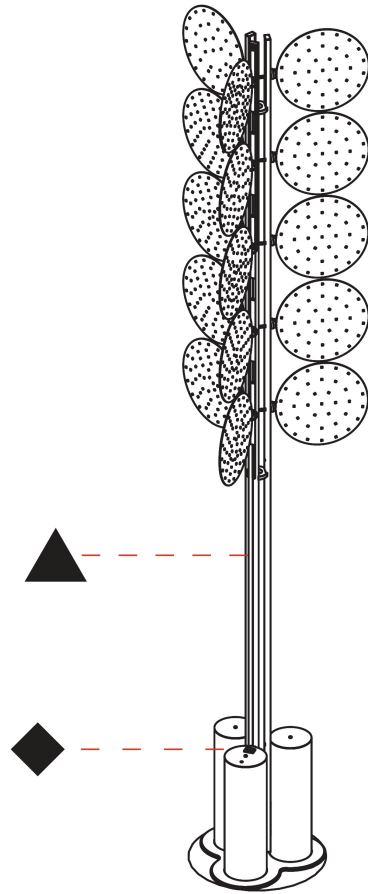

BEACON DOT PORTABLE

A340011-

PROJECT
TYPE
SPECIFIER
QUANTITY
DATE

A