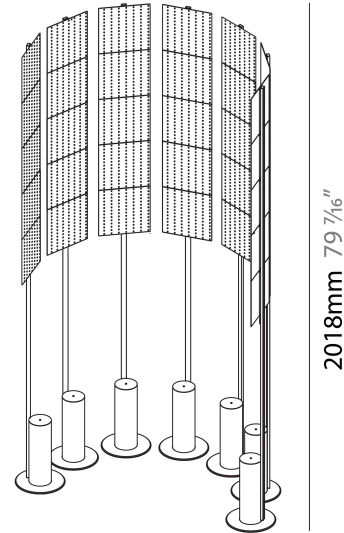

GENERAL

Series: Code _____
Subseries: Screen Grid _____
Brand: Prolicht _____
Division: Architectural _____
Mounting Type: Portable _____
Mounting Location: Floor _____
Subcategory: Ambient _____

PHYSICAL

Shape: Abstract _____
Length (mm): 1100 _____
Length (in): 43 ⁵/₁₆ _____
Width (mm): 650 _____
Width (in): 43 ⁵/₁₆ _____
Height (mm): 2020 _____
Height (in): 79 ¹/₂ _____
Light Distribution: Direct _____
Weight (kg): 31.244 _____

Fixture Finish: SSR / BKV / CWI / CRY / HAB / UFT / ITA / RUA / FTG / MYG / LOD / PUS / FRO / FUP / KIA / POP / BLS / SPG / MEY / GOH / GUM / CHC / COM / ABZ / JAG / OBR / MOS / ROR

Fixture Material: Aluminum _____

ELECTRICAL

Lamp Type: LED (Zhaga Standard) _____
Input Wattage (W): 146.3 _____
Total Output Wattage (W): 132.7 _____
Dimming: Non-Dimmable _____
Driver Included: Yes _____
Driver Location: Integrated _____
Driver Type: Constant Current - Universal _____
Driver Class: Class 2 _____
Input Voltage (V): 120 - 277 _____
Constant Current (MA): 79 _____

LED

Color Temperature (°K): 2700 _____
Max. Delivered Lumen (lm): 16100 _____
Nominal Lumen (lm): 16100 _____
CRI: >90 CRI _____
Lamp Life (hrs): 50000 _____

OPTICAL

Beam Angle: 122 _____

RATINGS AND CERTIFICATIONS

Certified By: CSA Certified to UL and CSA Standards _____
IP rating: IP20 _____

PROJECT	_____
TYPE	_____
SPECIFIER	_____
QUANTITY	_____
DATE	_____