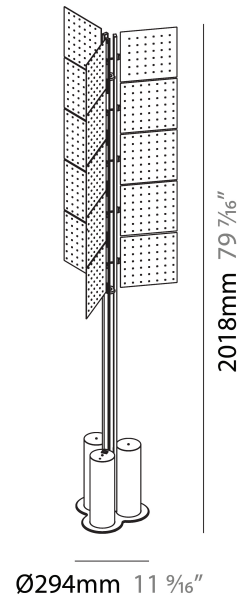

BEACON GRID PORTABLE

A340012- -

base number   Finishes (Diamond)   Finishes (Triangle)

1. To build a product code in our configurator select the specify button on the base model # product page
2. To build a manual product code on this datasheet choose from the options listed below in blue font and add the suffix to the base model #

GENERAL

Series: Code
Subseries: Beacon Grid
Brand: Prolicht
Division: Architectural
Mounting Type: Portable
Mounting Location: Floor
Subcategory: Ambient

PHYSICAL

Shape: Abstract
Diameter (mm): 485
Diameter (in): 19 1/8
Height (mm): 2020
Height (in): 79 1/2
Light Distribution: Omnidirectional
Fixture Finish: SSR / BKV / CWI / CRY / HAB / UFT / ITA / RUA / FTG / MYG / LOD / PUS / FRO / FUP / KIA / POP / BLS / SPG / MEY / GOH / GUM / CHC / COM / ABZ / JAG / OBR / MOS / ROR
Fixture Material: Aluminum

ELECTRICAL

Lamp Type: LED (Zhaga Standard)
Input Wattage (W): 62.7
Total Output Wattage (W): 57.3
Dimming: Non-Dimmable
Driver Included: Yes
Driver Location: Integrated
Driver Type: Constant Current - Universal
Driver Class: Class 2
Input Voltage (V): 120 - 277
Constant Current (MA): 79

LED

Color Temperature (°K): 2700
Max. Delivered Lumen (lm): 6900
Nominal Lumen (lm): 6900
CRI: >90 CRI
Lamp Life (hrs): 50000

OPTICAL

Beam Angle: 122

RATINGS AND CERTIFICATIONS

Certified By: CSA Certified to UL and CSA Standards
IP rating: IP20

PROJECT
TYPE
SPECIFIER
QUANTITY
DATE