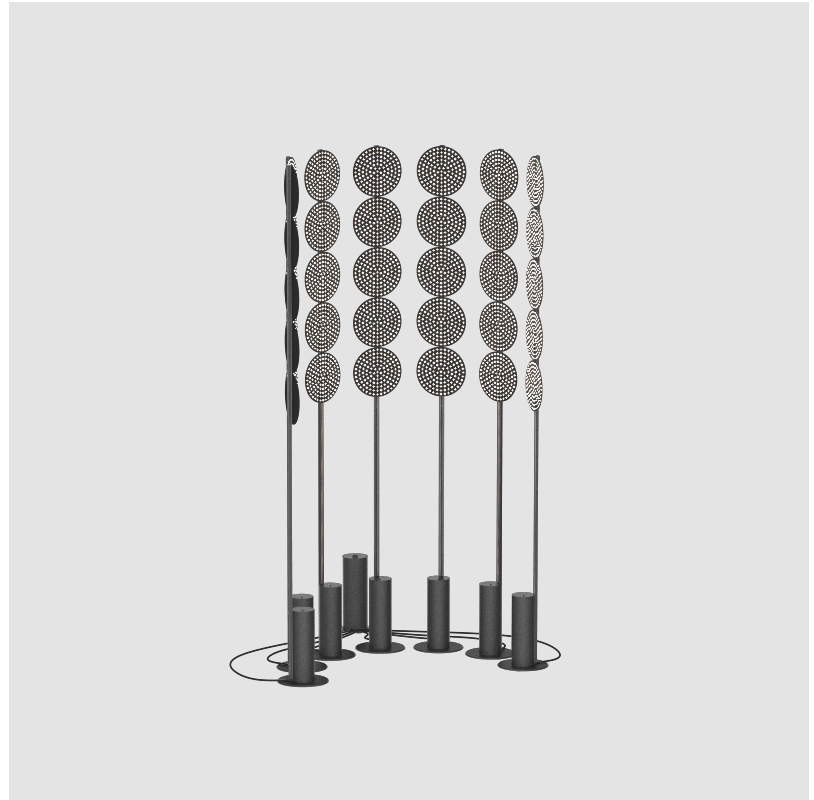

SCREEN DOT PORTABLE

A340013-

base number   Finishes (Diamond)   Finishes (Triangle)

1. To build a product code in our configurator select the specify button on the base model # product page
2. To build a manual product code on this datasheet choose from the options listed below in blue font and add the suffix to the base model #

GENERAL

Series: Code
Subseries: Screen Dot
Partner: Prolicht
Division: Architectural
Installation: Portable
Product Type: Floor
Mounting Location: Floor
Light Distribution: Direct

PHYSICAL

Shape: Abstract
Length (mm): 1100
Length (in): 43 5/16
Width (mm): 650
Width (in): 43 5/16
Height (mm): 2020
Height (in): 79 1/2
Fixture Finish: SSR / BKV / CWI / CRY / HAB / UFT / ITA / RUA / FTG / MYG / LOD / PUS / FRO / FUP / KIA / POP / BLS / SPG / MEY / GOH / CHC / COM / ABZ / JAG / OBR / MOS / ROR
Fixture Material: Aluminum

ELECTRICAL

Lamp Type: LED (Zhaga Standard)
Input Wattage (W): 146.3
Total Output Wattage (W): 132.7
Dimming: Non-Dimmable
Driver Included: Yes
Driver Location: Integrated
Driver Type: Constant Current - Universal
Driver Class: Class 2
Input Voltage (V): 120 - 277
Constant Current (MA): 79

LED

Color Temperature (°K): 2700
Max. Delivered Lumen (lm): 15750
Nominal Lumen (lm): 15750
CRI: >90 CRI
Lamp Life (hrs): 50000

OPTICAL

Beam Angle: 122

RATINGS AND CERTIFICATIONS

Certified By: CSA Certified to UL and CSA Standards
IP rating: IP20

PROJECT	_____
TYPE	_____
SPECIFIER	_____
QUANTITY	_____
DATE	_____