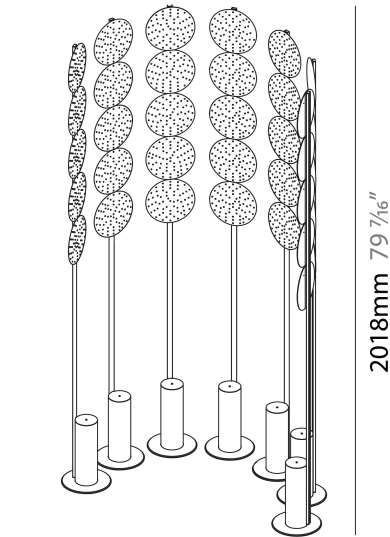

GENERAL

Series: Code _____
Subseries: Screen Dot _____
Brand: Prolicht _____
Division: Architectural _____
Mounting Type: Portable _____
Mounting Location: Floor _____
Subcategory: Ambient _____

PHYSICAL

Shape: Abstract _____
Length (mm): 1100 _____
Length (in): 43 ⁵/₁₆ _____
Width (mm): 650 _____
Width (in): 43 ⁵/₁₆ _____
Height (mm): 2020 _____
Height (in): 79 ¹/₂ _____
Light Distribution: Direct _____
Fixture Finish: SSR / BKV / CWI / CRY / HAB / UFT / ITA / RUA / FTG / MYG / LOD / PUS / FRO / FUP / KIA / POP / BLS / SPG / MEY / GOH / GUM / CHC / COM / ABZ / JAG / OBR / MOS / ROR _____
Fixture Material: Aluminum _____

ELECTRICAL

Lamp Type: LED (Zhaga Standard) _____
Input Wattage (W): 146.3 _____
Total Output Wattage (W): 132.7 _____
Dimming: Non-Dimmable _____
Driver Included: Yes _____
Driver Location: Integrated _____
Driver Type: Constant Current - Universal _____
Driver Class: Class 2 _____
Input Voltage (V): 120 - 277 _____
Constant Current (MA): 79 _____

LED

Color Temperature (°K): 2700 _____
Max. Delivered Lumen (lm): 15750 _____
Nominal Lumen (lm): 15750 _____
CRI: >90 CRI _____
Lamp Life (hrs): 50000 _____

OPTICAL

Beam Angle: 122 _____

RATINGS AND CERTIFICATIONS

Certified By: CSA Certified to UL and CSA Standards _____
IP rating: IP20 _____