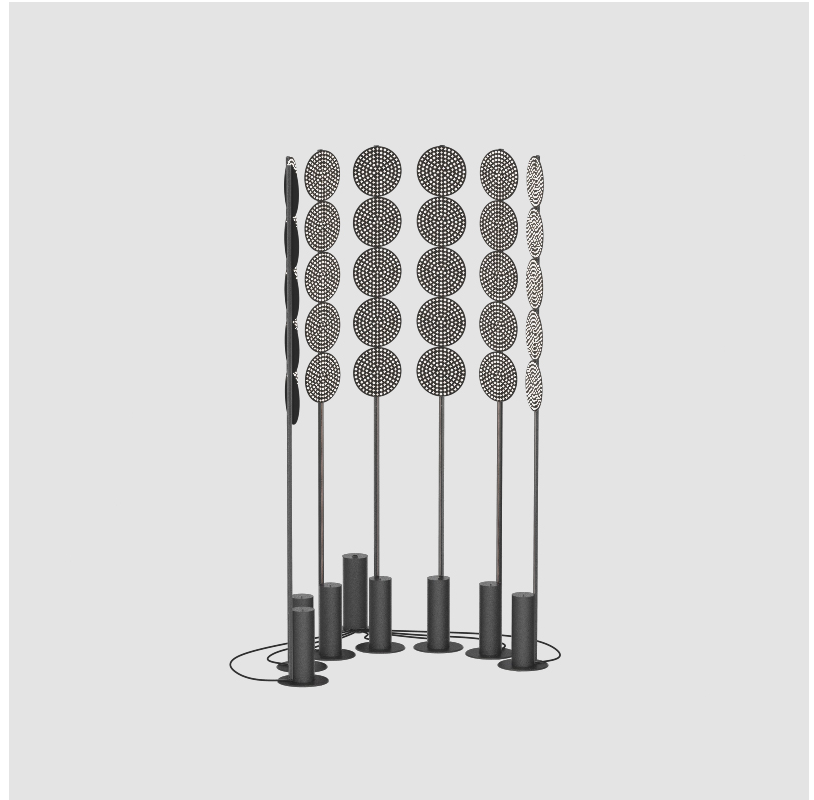

GENERAL

Series: Code _____
Subseries: Screen Dot _____
Brand: Prolicht _____
Division: Architectural _____
Mounting Type: Portable _____
Mounting Location: Floor _____
Subcategory: Ambient _____

PHYSICAL

Shape: Abstract _____
Length (mm): 1100 _____
Length (in): 43 ⁵/₁₆ _____
Width (mm): 650 _____
Width (in): 43 ⁵/₁₆ _____
Height (mm): 2020 _____
Height (in): 79 ¹/₂ _____
Light Distribution: Direct _____
Fixture Finish: SSR / BKV / CWI / CRY / HAB / UFT / ITA / RUA / FTG / MYG / LOD / PUS / FRO / FUP / KIA / POP / BLS / SPG / MEY / GOH / GUM / CHC / COM / ABZ / JAG / OBR / MOS / ROR _____
Fixture Material: Aluminum _____

ELECTRICAL

Lamp Type: LED (Zhaga Standard) _____
Input Wattage (W): 146.3 _____
Total Output Wattage (W): 132.7 _____
Dimming: Non-Dimmable _____
Driver Included: Yes _____
Driver Location: Integrated _____
Driver Type: Constant Current - Universal _____
Driver Class: Class 2 _____
Input Voltage (V): 120 - 277 _____
Constant Current (MA): 79 _____

LED

Color Temperature (°K): 2700 _____
Max. Delivered Lumen (lm): 15750 _____
Nominal Lumen (lm): 15750 _____
CRI: >90 CRI _____
Lamp Life (hrs): 50000 _____

OPTICAL

Beam Angle: 122 _____

RATINGS AND CERTIFICATIONS

Certified By: CSA Certified to UL and CSA Standards _____
IP rating: IP20 _____