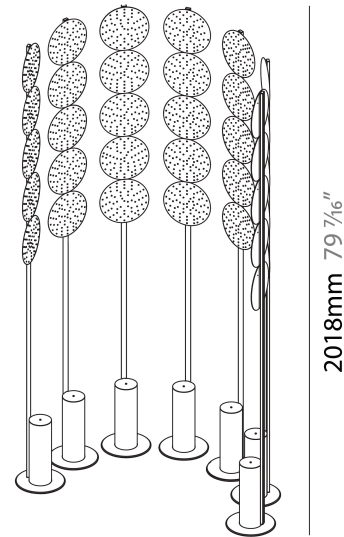

SCREEN DOT PORTABLE

A340013-

base number   Finishes (Diamond)   Finishes (Triangle)

1. To build a product code in our configurator select the specify button on the base model # product page
2. To build a manual product code on this datasheet choose from the options listed below in blue font and add the suffix to the base model #

GENERAL

Series: Code
Subseries: Screen Dot
Partner: Prolicht
Division: Architectural
Installation: Portable
Product Type: Floor
Mounting Location: Floor
Light Distribution: Direct

PHYSICAL

Shape: Abstract
Length (mm): 1100
Length (in): 43 5/16
Width (mm): 650
Width (in): 43 5/16
Height (mm): 2020
Height (in): 79 1/2
Fixture Finish: SSR / BKV / CWI / CRY / HAB / UFT / ITA / RUA / FTG / MYG / LOD / PUS / FRO / FUP / KIA / POP / BLS / SPG / MEY / GOH / CHC / COM / ABZ / JAG / OBR / MOS / ROR
Fixture Material: Aluminum

ELECTRICAL

Lamp Type: LED (Zhaga Standard)
Input Wattage (W): 146.3
Total Output Wattage (W): 132.7
Dimming: Non-Dimmable
Driver Included: Yes
Driver Location: Integrated
Driver Type: Constant Current - Universal
Driver Class: Class 2
Input Voltage (V): 120 - 277
Constant Current (MA): 79

LED

Color Temperature (°K): 2700
Max. Delivered Lumen (lm): 15750
Nominal Lumen (lm): 15750
CRI: >90 CRI
Lamp Life (hrs): 50000

OPTICAL

Beam Angle: 122

RATINGS AND CERTIFICATIONS

Certified By: CSA Certified to UL and CSA Standards
IP rating: IP20

PROJECT	_____
TYPE	_____
SPECIFIER	_____
QUANTITY	_____
DATE	_____