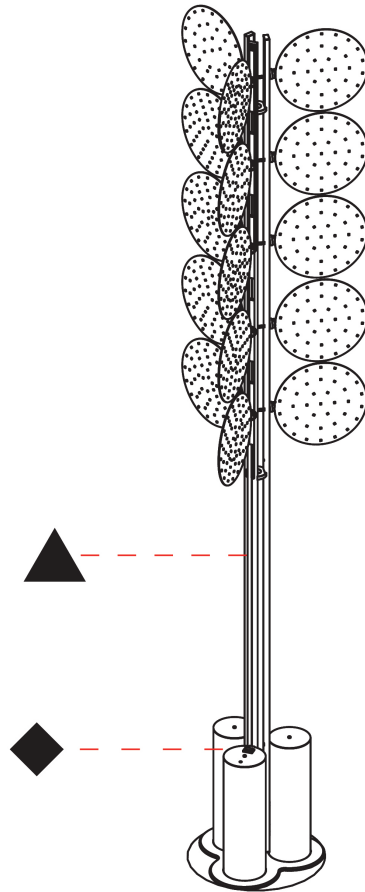

BEACON DOT PORTABLE

A340011-

PROJECT

TYPE

SPECIFIER

QUANTITY

DATE

A