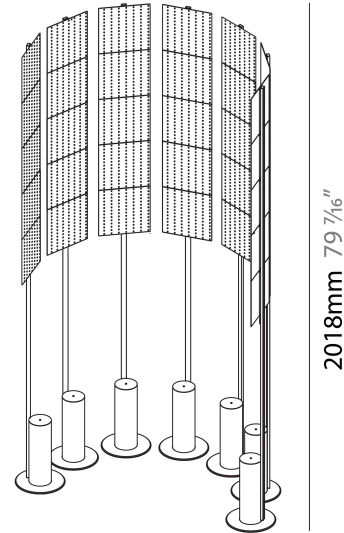

SCREEN GRID PORTABLE

A340014- -

base number   Finishes (Diamond)   Finishes (Triangle)

1. To build a product code in our configurator select the specify button on the base model # product page
2. To build a manual product code on this datasheet choose from the options listed below in blue font and add the suffix to the base model #

GENERAL

Series: Code
Subseries: Screen Grid
Brand: Prolicht
Division: Architectural
Mounting Type: Portable
Mounting Location: Floor
Subcategory: Ambient

PHYSICAL

Shape: Abstract
Length (mm): 1100
Length (in): 43 ⁵/₁₆
Width (mm): 650
Width (in): 43 ⁵/₁₆
Height (mm): 2020
Height (in): 79 ¹/₂
Light Distribution: Direct
Weight (kg): 31.244

Fixture Finish: SSR / BKV / CWI / CRY / HAB / UFT / ITA / RUA / FTG / MYG / LOD / PUS / FRO / FUP / KIA / POP / BLS / SPG / MEY / GOH / GUM / CHC / COM / ABZ / JAG / OBR / MOS / ROR

Fixture Material: Aluminum

ELECTRICAL

Lamp Type: LED (Zhaga Standard)
Input Wattage (W): 146.3
Total Output Wattage (W): 132.7
Dimming: Non-Dimmable
Driver Included: Yes
Driver Location: Integrated
Driver Type: Constant Current - Universal
Driver Class: Class 2
Input Voltage (V): 120 - 277
Constant Current (MA): 79

LED

Color Temperature (°K): 2700
Max. Delivered Lumen (lm): 16100
Nominal Lumen (lm): 16100
CRI: >90 CRI
Lamp Life (hrs): 50000

OPTICAL

Beam Angle: 122

RATINGS AND CERTIFICATIONS

Certified By: CSA Certified to UL and CSA Standards
IP rating: IP20

PROJECT
TYPE
SPECIFIER
QUANTITY
DATE