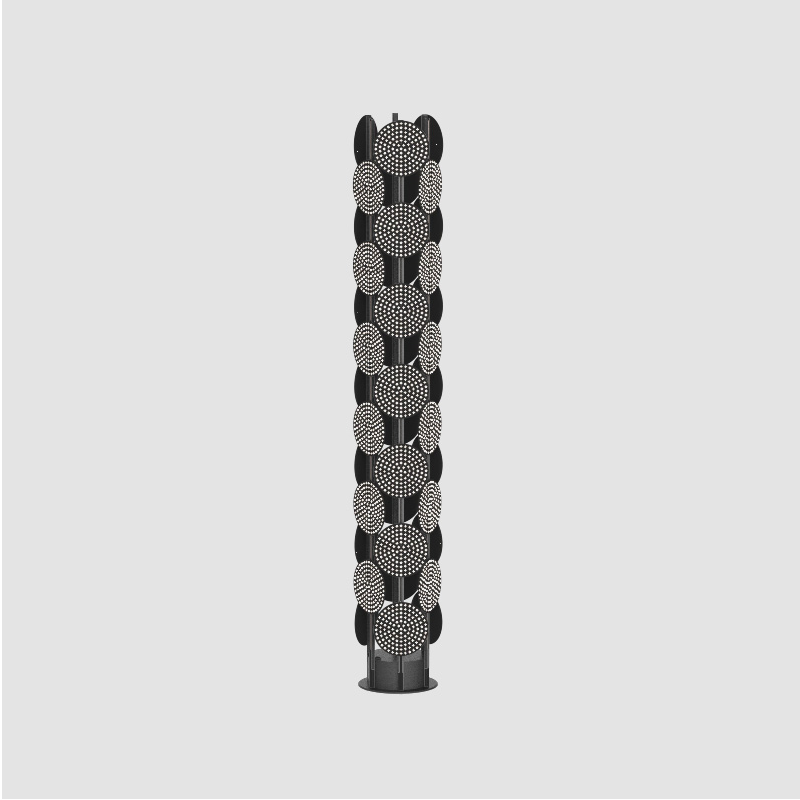

PROJECT
TYPE
SPECIFIER
QUANTITY
DATE

TOTEM DOT PORTABLE

A340010-

base number   Finishes (Diamond)   Finishes (Triangle)

1. To build a product code in our configurator select the specify button on the base model # product page
2. To build a manual product code on this datasheet choose from the options listed below in blue font and add the suffix to the base model #

GENERAL

Series: Code
Subseries: Totem Dot
Brand: Prolicht
Division: Architectural
Mounting Type: Portable
Mounting Location: Floor
Subcategory: Ambient

PHYSICAL

Shape: Abstract
Diameter (mm): 300
Diameter (in): 11 ¹³/₁₆
Height (mm): 2100
Height (in): 82 ¹¹/₁₆
Light Distribution: Omnidirectional
Fixture Finish: SSR / BKV / CWI / CRY / HAB / UFT / ITA / RUA / FTG / MYG / LOD / PUS / FRO / FUP / KIA / POP / BLS / SPG / MEY / GOH / GUM / CHC / COM / ABZ / JAG / OBR / MOS / ROR
Fixture Material: Aluminum

ELECTRICAL

Lamp Type: LED (Zhaga Standard)
Input Wattage (W): 163
Total Output Wattage (W): 148.2
Dimming: Non-Dimmable
Driver Included: Yes
Driver Location: Integrated
Driver Type: Constant Current - Universal
Driver Class: Class 2
Input Voltage (V): 120 - 277
Constant Current (MA): 79

LED

Color Temperature (°K): 2700
Max. Delivered Lumen (lm): 17550
Nominal Lumen (lm): 17550
CRI: >90 CRI
Lamp Life (hrs): 50000

OPTICAL

Beam Angle: 122

RATINGS AND CERTIFICATIONS

Certified By: CSA Certified to UL and CSA Standards
IP rating: IP20

2077mm 81 3/4"

Ø290mm 11 7/16"