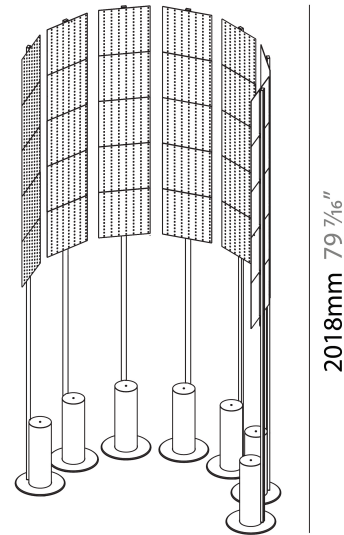

base number   Finishes (Diamond)   Finishes (Triangle)

1. To build a product code in our configurator select the specify button on the base model # product page
2. To build a manual product code on this datasheet choose from the options listed below in blue font and add the suffix to the base model #

GENERAL

Series: Code
Subseries: Screen Grid
Brand: Prolicht
Division: Architectural
Mounting Type: Portable
Mounting Location: Floor
Subcategory: Ambient

PHYSICAL

Shape: Abstract
Length (mm): 1100
Length (in): 43 ⁵/₁₆
Width (mm): 650
Width (in): 43 ⁵/₁₆
Height (mm): 2020
Height (in): 79 ¹/₂
Light Distribution: Direct
Weight (kg): 31.244

Fixture Finish: SSR / BKV / CWI / CRY / HAB / UFT / ITA / RUA / FTG / MYG / LOD / PUS / FRO / FUP / KIA / POP / BLS / SPG / MEY / GOH / GUM / CHC / COM / ABZ / JAG / OBR / MOS / ROR

Fixture Material: Aluminum

ELECTRICAL

Lamp Type: LED (Zhaga Standard)
Input Wattage (W): 146.3
Total Output Wattage (W): 132.7
Dimming: Non-Dimmable
Driver Included: Yes
Driver Location: Integrated
Driver Type: Constant Current - Universal
Driver Class: Class 2
Input Voltage (V): 120 - 277
Constant Current (MA): 79

LED

Color Temperature (°K): 2700
Max. Delivered Lumen (lm): 16100
Nominal Lumen (lm): 16100
CRI: >90 CRI
Lamp Life (hrs): 50000

OPTICAL

Beam Angle: 122

RATINGS AND CERTIFICATIONS

Certified By: CSA Certified to UL and CSA Standards
IP rating: IP20

PROJECT	_____
TYPE	_____
SPECIFIER	_____
QUANTITY	_____
DATE	_____