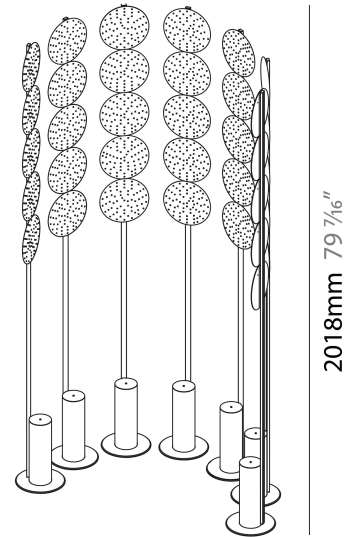

SCREEN DOT PORTABLE

A340013- -

base number   Finishes (Diamond)   Finishes (Triangle)

PROJECT
TYPE
SPECIFIER
QUANTITY
DATE

1. To build a product code in our configurator select the specify button on the base model # product page
2. To build a manual product code on this datasheet choose from the options listed below in blue font and add the suffix to the base model #

GENERAL

Series: Code
Subseries: Screen Dot
Brand: Prolicht
Division: Architectural
Mounting Type: Portable
Mounting Location: Floor
Subcategory: Ambient

PHYSICAL

Shape: Abstract
Length (mm): 1100
Length (in): 43 ⁵/₁₆
Width (mm): 650
Width (in): 43 ⁵/₁₆
Height (mm): 2020
Height (in): 79 ¹/₂
Light Distribution: Direct
Fixture Finish: SSR / BKV / CWI / CRY / HAB / UFT / ITA / RUA / FTG / MYG / LOD / PUS / FRO / FUP / KIA / POP / BLS / SPG / MEY / GOH / GUM / CHC / COM / ABZ / JAG / OBR / MOS / ROR
Fixture Material: Aluminum

ELECTRICAL

Lamp Type: LED (Zhaga Standard)
Input Wattage (W): 146.3
Total Output Wattage (W): 132.7
Dimming: Non-Dimmable
Driver Included: Yes
Driver Location: Integrated
Driver Type: Constant Current - Universal
Driver Class: Class 2
Input Voltage (V): 120 - 277
Constant Current (MA): 79

LED

Color Temperature (°K): 2700
Max. Delivered Lumen (lm): 15750
Nominal Lumen (lm): 15750
CRI: >90 CRI
Lamp Life (hrs): 50000

OPTICAL

Beam Angle: 122

RATINGS AND CERTIFICATIONS

Certified By: CSA Certified to UL and CSA Standards
IP rating: IP20