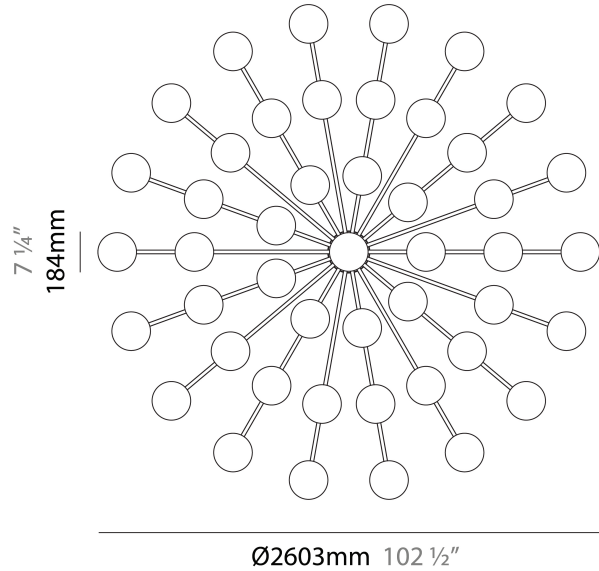

EXPLOSION DOT SURFACE

A3D245-

base number	LED Dimming	Finishes (Diamond)	Finishes (Triangle)	Finishes (Circle)

1. To build a product code in our configurator select the specify button on the base model # product page
2. To build a manual product code on this datasheet choose from the options listed below in blue font and add the suffix to the base model #

GENERAL

Series: Code
Subseries: Explosion Dot
Brand: Prolicht
Division: Architectural
Mounting Type: Surface
Mounting Location: Wall / Ceiling
Subcategory: Ambient

PHYSICAL

Shape: Abstract
Diameter (mm): 2605
Diameter (in): 102 ⁹/₁₆
Depth (mm): 185
Depth (in): 7 ³/₁₆
Light Distribution: Indirect
Fixture Finish: SSR / BKV / CWI / CRY / HAB / UFT / ITA / RUA / FTG / MYG / LOD / PUS / FRO / FUP / KIA / POP / BLS / SPG / MEY / GOH / GUM / CHC / COM / ABZ / JAG / OBR / MOS / ROR
Fixture Material: Aluminum

ELECTRICAL

Lamp Type: LED (Zhaga Standard)
Input Wattage (W): 227.7
Total Output Wattage (W): 207.3
Dimming: Non-Dimming / DALI Dimming
Driver Included: Yes
Driver Location: Integrated
Driver Type: Constant Current - Universal
Driver Class: Class 2
Input Voltage (V): 120 - 277
Constant Current (MA): 96

LED

Color Temperature (°K): 2700
Max. Delivered Lumen (lm): 18000
Nominal Lumen (lm): 18000
CRI: >90 CRI
Lamp Life (hrs): 50000

OPTICAL

Beam Angle: 180

RATINGS AND CERTIFICATIONS

Certified By: CSA Certified to UL and CSA Standards
IP rating: IP20