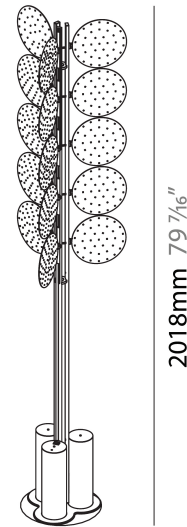

BEACON DOT PORTABLE

A340011-

base number   Finishes (Diamond)   Finishes (Triangle)

1. To build a product code in our configurator select the specify button on the base model # product page
2. To build a manual product code on this datasheet choose from the options listed below in blue font and add the suffix to the base model #

GENERAL

Series: Code
Subseries: Beacon Dot
Brand: Prolicht
Division: Architectural
Mounting Type: Portable
Mounting Location: Floor
Subcategory: Ambient

PHYSICAL

Shape: Abstract
Diameter (mm): 485
Diameter (in): 19 1/8
Height (mm): 2020
Height (in): 79 1/2
Light Distribution: Omnidirectional
Fixture Finish: SSR / BKV / CWI / CRY / HAB / UFT / ITA / RUA / FTG / MYG / LOD / PUS / FRO / FUP / KIA / POP / BLS / SPG / MEY / GOH / GUM / CHC / COM / ABZ / JAG / OBR / MOS / ROR
Fixture Material: Aluminum

ELECTRICAL

Lamp Type: LED (Zhaga Standard)
Input Wattage (W): 62.7
Total Output Wattage (W): 57.3
Dimming: Non-Dimmable
Driver Included: Yes
Driver Location: Integrated
Driver Type: Constant Current - Universal
Driver Class: Class 2
Input Voltage (V): 120 - 277
Constant Current (MA): 79

LED

Color Temperature (°K): 2700
Max. Delivered Lumen (lm): 6750
Nominal Lumen (lm): 675
CRI: >90 CRI
Lamp Life (hrs): 50000

OPTICAL

Beam Angle: 122

RATINGS AND CERTIFICATIONS

Certified By: CSA Certified to UL and CSA Standards
IP rating: IP20

PROJECT
TYPE
SPECIFIER
QUANTITY
DATE

Ø294mm 11 9/16"