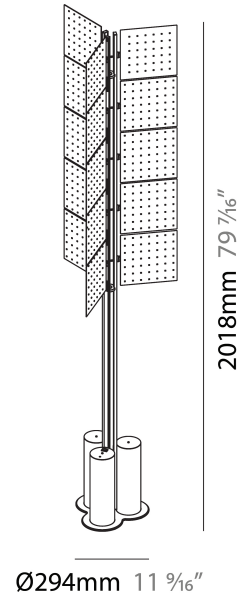

BEACON GRID PORTABLE

A340012-

base number   Finishes (Diamond)   Finishes (Triangle)

1. To build a product code in our configurator select the specify button on the base model # product page
2. To build a manual product code on this datasheet choose from the options listed below in blue font and add the suffix to the base model #

GENERAL

Series: Code
Subseries: Beacon Grid
Brand: Prolicht
Division: Architectural
Mounting Type: Portable
Mounting Location: Floor
Subcategory: Ambient

PHYSICAL

Shape: Abstract
Diameter (mm): 485
Diameter (in): 19 1/8
Height (mm): 2020
Height (in): 79 1/2
Light Distribution: Omnidirectional
Fixture Finish: SSR / BKV / CWI / CRY / HAB / UFT / ITA / RUA / FTG / MYG / LOD / PUS / FRO / FUP / KIA / POP / BLS / SPG / MEY / GOH / GUM / CHC / COM / ABZ / JAG / OBR / MOS / ROR
Fixture Material: Aluminum

ELECTRICAL

Lamp Type: LED (Zhaga Standard)
Input Wattage (W): 62.7
Total Output Wattage (W): 57.3
Dimming: Non-Dimmable
Driver Included: Yes
Driver Location: Integrated
Driver Type: Constant Current - Universal
Driver Class: Class 2
Input Voltage (V): 120 - 277
Constant Current (MA): 79

LED

Color Temperature (°K): 2700
Max. Delivered Lumen (lm): 6900
Nominal Lumen (lm): 6900
CRI: >90 CRI
Lamp Life (hrs): 50000

OPTICAL

Beam Angle: 122

RATINGS AND CERTIFICATIONS

Certified By: CSA Certified to UL and CSA Standards
IP rating: IP20

PROJECT
TYPE
SPECIFIER
QUANTITY
DATE