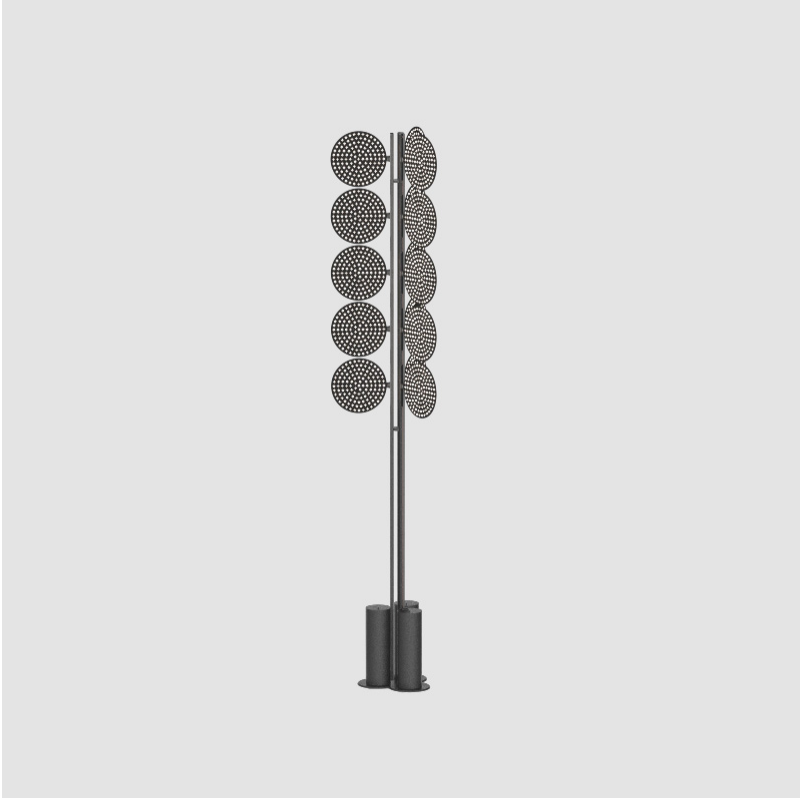

BEACON DOT PORTABLE

A340011-

base number   Finishes (Diamond)   Finishes (Triangle)

1. To build a product code in our configurator select the specify button on the base model # product page
2. To build a manual product code on this datasheet choose from the options listed below in blue font and add the suffix to the base model #

GENERAL

Series: Code
Subseries: Beacon Dot
Brand: Prolicht
Division: Architectural
Mounting Type: Portable
Mounting Location: Floor
Subcategory: Ambient

PHYSICAL

Shape: Abstract
Diameter (mm): 485
Diameter (in): 19 1/8
Height (mm): 2020
Height (in): 79 1/2
Light Distribution: Omnidirectional
Fixture Finish: SSR / BKV / CWI / CRY / HAB / UFT / ITA / RUA / FTG / MYG / LOD / PUS / FRO / FUP / KIA / POP / BLS / SPG / MEY / GOH / GUM / CHC / COM / ABZ / JAG / OBR / MOS / ROR
Fixture Material: Aluminum

ELECTRICAL

Lamp Type: LED (Zhaga Standard)
Input Wattage (W): 62.7
Total Output Wattage (W): 57.3
Dimming: Non-Dimmable
Driver Included: Yes
Driver Location: Integrated
Driver Type: Constant Current - Universal
Driver Class: Class 2
Input Voltage (V): 120 - 277
Constant Current (MA): 79

LED

Color Temperature (°K): 2700
Max. Delivered Lumen (lm): 6750
Nominal Lumen (lm): 675
CRI: >90 CRI
Lamp Life (hrs): 50000

OPTICAL

Beam Angle: 122

RATINGS AND CERTIFICATIONS

Certified By: CSA Certified to UL and CSA Standards
IP rating: IP20

PROJECT
TYPE
SPECIFIER
QUANTITY
DATE

Ø294mm 11 9/16"