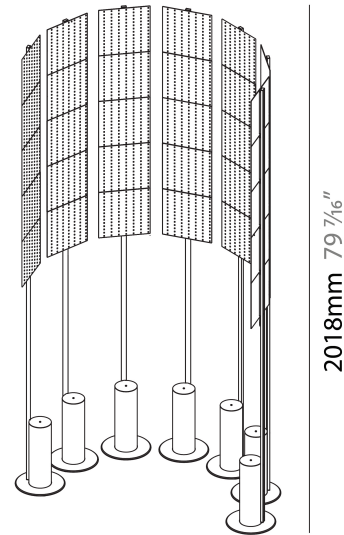

SCREEN GRID PORTABLE

A340014-

base number   Finishes (Diamond)   Finishes (Triangle)

1. To build a product code in our configurator select the specify button on the base model # product page
2. To build a manual product code on this datasheet choose from the options listed below in blue font and add the suffix to the base model #

GENERAL

Series: Code
Subseries: Screen Grid
Brand: Prolicht
Division: Architectural
Mounting Type: Portable
Mounting Location: Floor
Subcategory: Ambient

PHYSICAL

Shape: Abstract
Length (mm): 1100
Length (in): 43 ⁵/₁₆
Width (mm): 650
Width (in): 43 ⁵/₁₆
Height (mm): 2020
Height (in): 79 ¹/₂
Light Distribution: Direct
Weight (kg): 31.244

Fixture Finish: SSR / BKV / CWI / CRY / HAB / UFT / ITA / RUA / FTG / MYG / LOD / PUS / FRO / FUP / KIA / POP / BLS / SPG / MEY / GOH / GUM / CHC / COM / ABZ / JAG / OBR / MOS / ROR

Fixture Material: Aluminum

ELECTRICAL

Lamp Type: LED (Zhaga Standard)
Input Wattage (W): 146.3
Total Output Wattage (W): 132.7
Dimming: Non-Dimmable
Driver Included: Yes
Driver Location: Integrated
Driver Type: Constant Current - Universal
Driver Class: Class 2
Input Voltage (V): 120 - 277
Constant Current (MA): 79

LED

Color Temperature (°K): 2700
Max. Delivered Lumen (lm): 16100
Nominal Lumen (lm): 16100
CRI: >90 CRI
Lamp Life (hrs): 50000

OPTICAL

Beam Angle: 122

RATINGS AND CERTIFICATIONS

Certified By: CSA Certified to UL and CSA Standards
IP rating: IP20

PROJECT
TYPE
SPECIFIER
QUANTITY
DATE