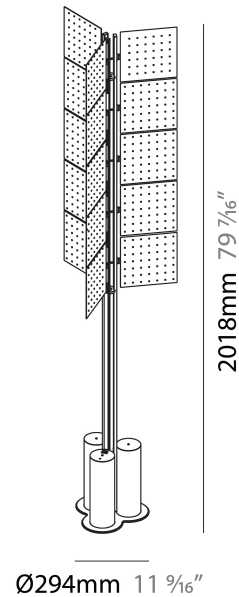

BEACON GRID PORTABLE

A340012-

base number   Finishes (Diamond)   Finishes (Triangle)

1. To build a product code in our configurator select the specify button on the base model # product page
2. To build a manual product code on this datasheet choose from the options listed below in blue font and add the suffix to the base model #

GENERAL

Series: Code
Subseries: Beacon Grid
Brand: Prolicht
Division: Architectural
Mounting Type: Portable
Mounting Location: Floor
Subcategory: Ambient

PHYSICAL

Shape: Abstract
Diameter (mm): 485
Diameter (in): 19 1/8
Height (mm): 2020
Height (in): 79 1/2
Light Distribution: Omnidirectional
Fixture Finish: SSR / BKV / CWI / CRY / HAB / UFT / ITA / RUA / FTG / MYG / LOD / PUS / FRO / FUP / KIA / POP / BLS / SPG / MEY / GOH / GUM / CHC / COM / ABZ / JAG / OBR / MOS / ROR
Fixture Material: Aluminum

ELECTRICAL

Lamp Type: LED (Zhaga Standard)
Input Wattage (W): 62.7
Total Output Wattage (W): 57.3
Dimming: Non-Dimmable
Driver Included: Yes
Driver Location: Integrated
Driver Type: Constant Current - Universal
Driver Class: Class 2
Input Voltage (V): 120 - 277
Constant Current (MA): 79

LED

Color Temperature (°K): 2700
Max. Delivered Lumen (lm): 6900
Nominal Lumen (lm): 6900
CRI: >90 CRI
Lamp Life (hrs): 50000

OPTICAL

Beam Angle: 122

RATINGS AND CERTIFICATIONS

Certified By: CSA Certified to UL and CSA Standards
IP rating: IP20

PROJECT
TYPE
SPECIFIER
QUANTITY
DATE