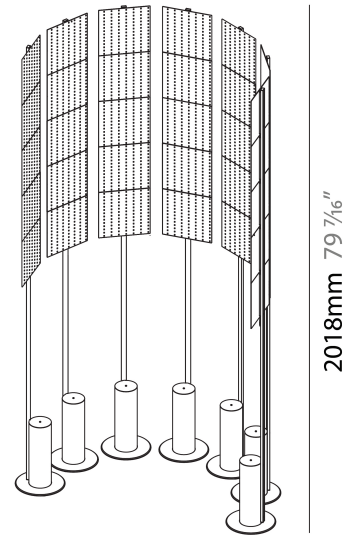

SCREEN GRID PORTABLE

A340014- -

base number   Finishes (Diamond)   Finishes (Triangle)

1. To build a product code in our configurator select the specify button on the base model # product page
2. To build a manual product code on this datasheet choose from the options listed below in blue font and add the suffix to the base model #

GENERAL

Series: Code
Subseries: Screen Grid
Brand: Prolicht
Division: Architectural
Mounting Type: Portable
Mounting Location: Floor
Subcategory: Ambient

PHYSICAL

Shape: Abstract
Length (mm): 1100
Length (in): 43 ⁵/₁₆
Width (mm): 650
Width (in): 43 ⁵/₁₆
Height (mm): 2020
Height (in): 79 ¹/₂
Light Distribution: Direct
Weight (kg): 31.244

Fixture Finish: SSR / BKV / CWI / CRY / HAB / UFT / ITA / RUA / FTG / MYG / LOD / PUS / FRO / FUP / KIA / POP / BLS / SPG / MEY / GOH / GUM / CHC / COM / ABZ / JAG / OBR / MOS / ROR

Fixture Material: Aluminum

ELECTRICAL

Lamp Type: LED (Zhaga Standard)
Input Wattage (W): 146.3
Total Output Wattage (W): 132.7
Dimming: Non-Dimmable
Driver Included: Yes
Driver Location: Integrated
Driver Type: Constant Current - Universal
Driver Class: Class 2
Input Voltage (V): 120 - 277
Constant Current (MA): 79

LED

Color Temperature (°K): 2700
Max. Delivered Lumen (lm): 16100
Nominal Lumen (lm): 16100
CRI: >90 CRI
Lamp Life (hrs): 50000

OPTICAL

Beam Angle: 122

RATINGS AND CERTIFICATIONS

Certified By: CSA Certified to UL and CSA Standards
IP rating: IP20

PROJECT
TYPE
SPECIFIER
QUANTITY
DATE