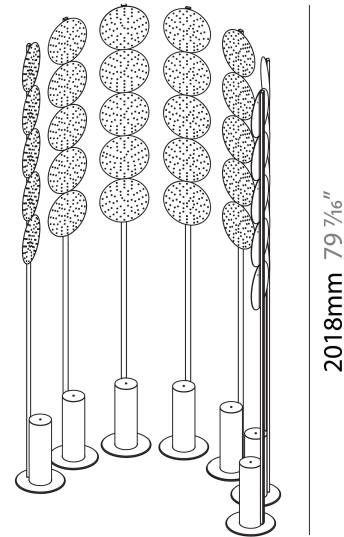

SCREEN DOT PORTABLE

A340013- -

base number   Finishes (Diamond)   Finishes (Triangle)

1. To build a product code in our configurator select the specify button on the base model # product page
2. To build a manual product code on this datasheet choose from the options listed below in blue font and add the suffix to the base model #

GENERAL

Series: Code
Subseries: Screen Dot
Brand: Prolicht
Division: Architectural
Mounting Type: Portable
Mounting Location: Floor
Subcategory: Ambient

PHYSICAL

Shape: Abstract
Length (mm): 1100
Length (in): 43 ⁵/₁₆
Width (mm): 650
Width (in): 43 ⁵/₁₆
Height (mm): 2020
Height (in): 79 ¹/₂
Light Distribution: Direct
Fixture Finish: SSR / BKV / CWI / CRY / HAB / UFT / ITA / RUA / FTG / MYG / LOD / PUS / FRO / FUP / KIA / POP / BLS / SPG / MEY / GOH / GUM / CHC / COM / ABZ / JAG / OBR / MOS / ROR
Fixture Material: Aluminum

ELECTRICAL

Lamp Type: LED (Zhaga Standard)
Input Wattage (W): 146.3
Total Output Wattage (W): 132.7
Dimming: Non-Dimmable
Driver Included: Yes
Driver Location: Integrated
Driver Type: Constant Current - Universal
Driver Class: Class 2
Input Voltage (V): 120 - 277
Constant Current (MA): 79

LED

Color Temperature (°K): 2700
Max. Delivered Lumen (lm): 15750
Nominal Lumen (lm): 15750
CRI: >90 CRI
Lamp Life (hrs): 50000

OPTICAL

Beam Angle: 122

RATINGS AND CERTIFICATIONS

Certified By: CSA Certified to UL and CSA Standards
IP rating: IP20

PROJECT
TYPE
SPECIFIER
QUANTITY
DATE