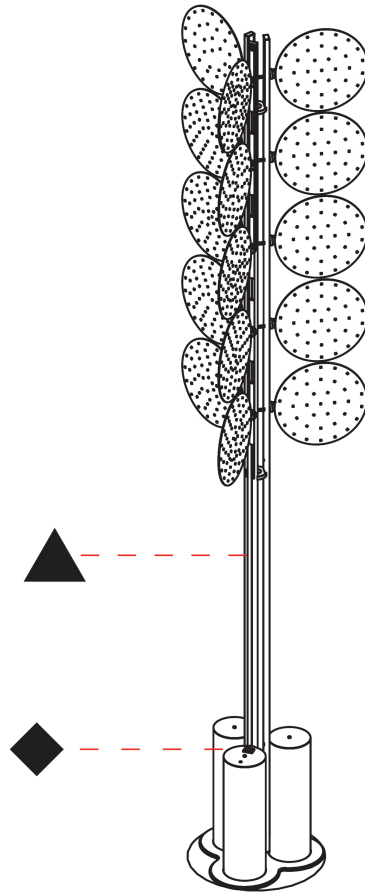

BEACON DOT PORTABLE

A340011-

PROJECT _____

TYPE _____

SPECIFIER _____

QUANTITY _____

DATE _____

A