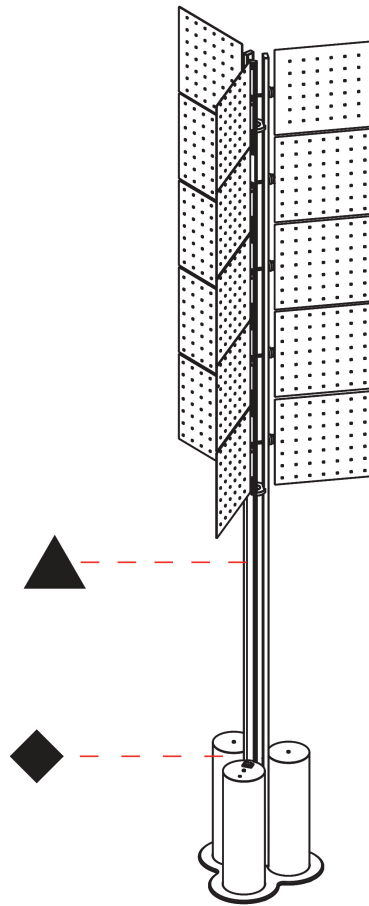

BEACON GRID PORTABLE

A340012-

PROJECT _____

TYPE _____

SPECIFIER _____

QUANTITY _____

DATE _____

A