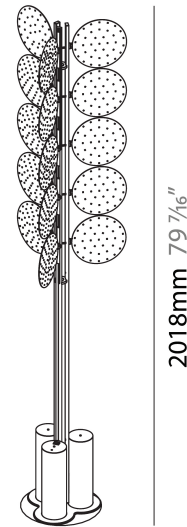

BEACON DOT PORTABLE

A340011- -

base number   Finishes (Diamond)   Finishes (Triangle)

1. To build a product code in our configurator select the specify button on the base model # product page
2. To build a manual product code on this datasheet choose from the options listed below in blue font and add the suffix to the base model #

GENERAL

Series: Code
Subseries: Beacon Dot
Brand: Prolicht
Division: Architectural
Mounting Type: Portable
Mounting Location: Floor
Subcategory: Ambient

PHYSICAL

Shape: Abstract
Diameter (mm): 485
Diameter (in): 19 1/8
Height (mm): 2020
Height (in): 79 1/2
Light Distribution: Omnidirectional
Fixture Finish: SSR / BKV / CWI / CRY / HAB / UFT / ITA / RUA / FTG / MYG / LOD / PUS / FRO / FUP / KIA / POP / BLS / SPG / MEY / GOH / GUM / CHC / COM / ABZ / JAG / OBR / MOS / ROR
Fixture Material: Aluminum

ELECTRICAL

Lamp Type: LED (Zhaga Standard)
Input Wattage (W): 62.7
Total Output Wattage (W): 57.3
Dimming: Non-Dimmable
Driver Included: Yes
Driver Location: Integrated
Driver Type: Constant Current - Universal
Driver Class: Class 2
Input Voltage (V): 120 - 277
Constant Current (MA): 79

LED

Color Temperature (°K): 2700
Max. Delivered Lumen (lm): 6750
Nominal Lumen (lm): 675
CRI: >90 CRI
Lamp Life (hrs): 50000

OPTICAL

Beam Angle: 122

RATINGS AND CERTIFICATIONS

Certified By: CSA Certified to UL and CSA Standards
IP rating: IP20

PROJECT
TYPE
SPECIFIER
QUANTITY
DATE

Ø294mm 11 9/16"