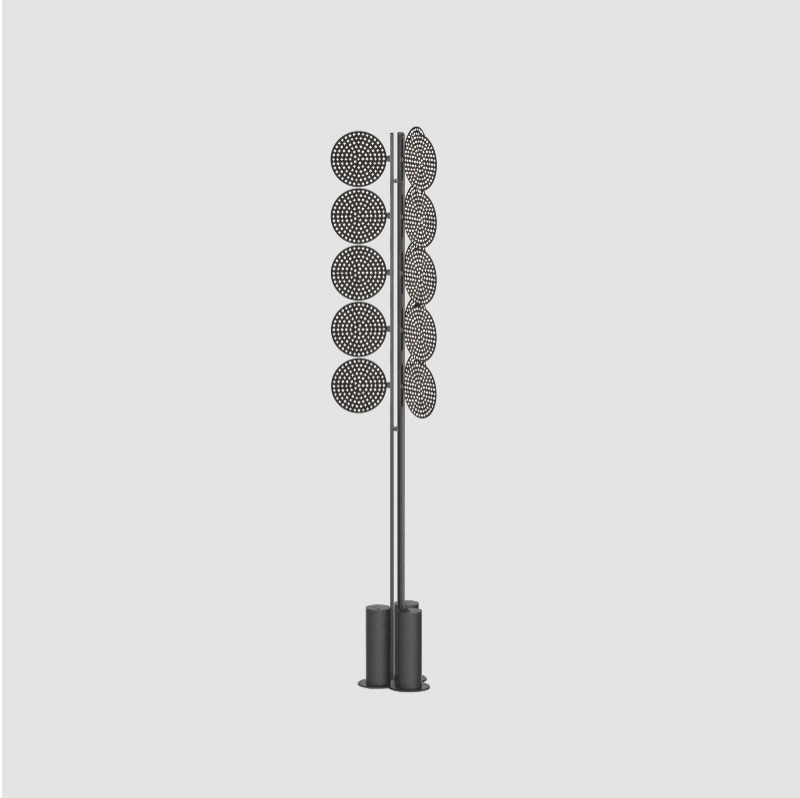

BEACON DOT PORTABLE

A340011- -

base number   Finishes (Diamond)   Finishes (Triangle)

1. To build a product code in our configurator select the specify button on the base model # product page
2. To build a manual product code on this datasheet choose from the options listed below in blue font and add the suffix to the base model #

GENERAL

Series: Code
Subseries: Beacon Dot
Brand: Prolicht
Division: Architectural
Mounting Type: Portable
Mounting Location: Floor
Subcategory: Ambient

PHYSICAL

Shape: Abstract
Diameter (mm): 485
Diameter (in): 19 1/8
Height (mm): 2020
Height (in): 79 1/2
Light Distribution: Omnidirectional
Fixture Finish: SSR / BKV / CWI / CRY / HAB / UFT / ITA / RUA / FTG / MYG / LOD / PUS / FRO / FUP / KIA / POP / BLS / SPG / MEY / GOH / GUM / CHC / COM / ABZ / JAG / OBR / MOS / ROR
Fixture Material: Aluminum

ELECTRICAL

Lamp Type: LED (Zhaga Standard)
Input Wattage (W): 62.7
Total Output Wattage (W): 57.3
Dimming: Non-Dimmable
Driver Included: Yes
Driver Location: Integrated
Driver Type: Constant Current - Universal
Driver Class: Class 2
Input Voltage (V): 120 - 277
Constant Current (MA): 79

LED

Color Temperature (°K): 2700
Max. Delivered Lumen (lm): 6750
Nominal Lumen (lm): 675
CRI: >90 CRI
Lamp Life (hrs): 50000

OPTICAL

Beam Angle: 122

RATINGS AND CERTIFICATIONS

Certified By: CSA Certified to UL and CSA Standards
IP rating: IP20

PROJECT
TYPE
SPECIFIER
QUANTITY
DATE

Ø294mm 11 9/16"