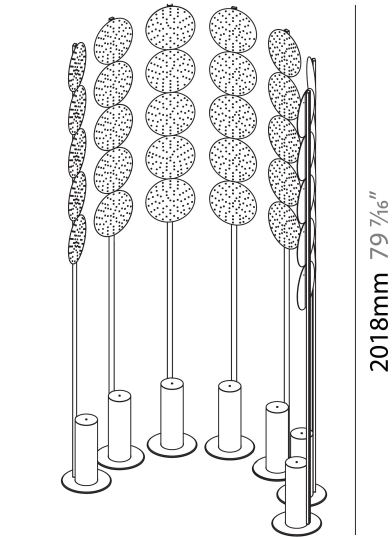

SCREEN DOT PORTABLE

A340013-

base number   Finishes (Diamond)   Finishes (Triangle)

PROJECT
TYPE
SPECIFIER
QUANTITY
DATE

1. To build a product code in our configurator select the specify button on the base model # product page
2. To build a manual product code on this datasheet choose from the options listed below in blue font and add the suffix to the base model #

GENERAL

Series: Code
Subseries: Screen Dot
Partner: Prolicht
Division: Architectural
Installation: Portable
Product Type: Floor
Mounting Location: Floor
Light Distribution: Direct

PHYSICAL

Shape: Abstract
Length (mm): 1100
Length (in): 43 5/16
Width (mm): 650
Width (in): 43 5/16
Height (mm): 2020
Height (in): 79 1/2
Fixture Finish: SSR / BKV / CWI / CRY / HAB / UFT / ITA / RUA / FTG / MYG / LOD / PUS / FRO / FUP / KIA / POP / BLS / SPG / MEY / GOH / CHC / COM / ABZ / JAG / OBR / MOS / ROR
Fixture Material: Aluminum

ELECTRICAL

Lamp Type: LED (Zhaga Standard)
Input Wattage (W): 146.3
Total Output Wattage (W): 132.7
Dimming: Non-Dimmable
Driver Included: Yes
Driver Location: Integrated
Driver Type: Constant Current - Universal
Driver Class: Class 2
Input Voltage (V): 120 - 277
Constant Current (MA): 79

LED

Color Temperature (°K): 2700
Max. Delivered Lumen (lm): 15750
Nominal Lumen (lm): 15750
CRI: >90 CRI
Lamp Life (hrs): 50000

OPTICAL

Beam Angle: 122

RATINGS AND CERTIFICATIONS

Certified By: CSA Certified to UL and CSA Standards
IP rating: IP20