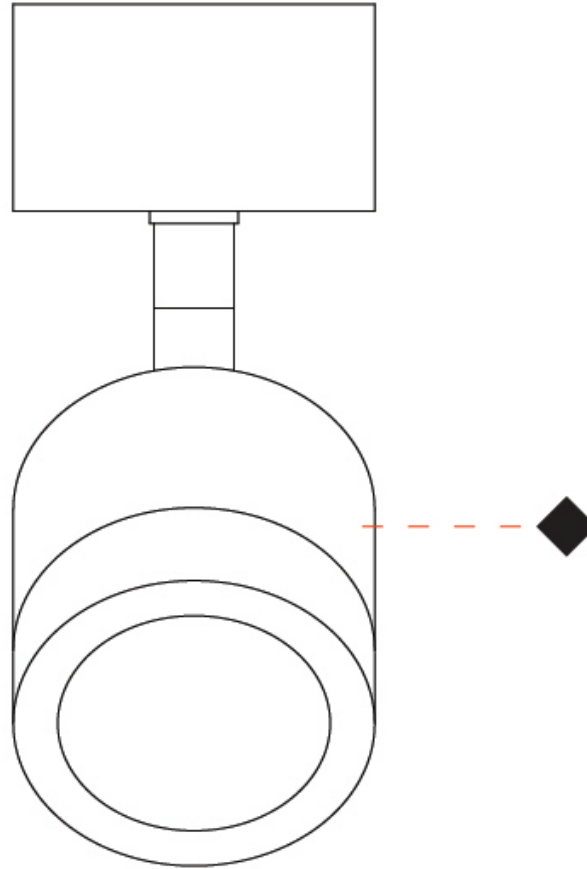

A7200019-

PROJECT

TYPE

SPECIFIER

QUANTITY

DATE

A