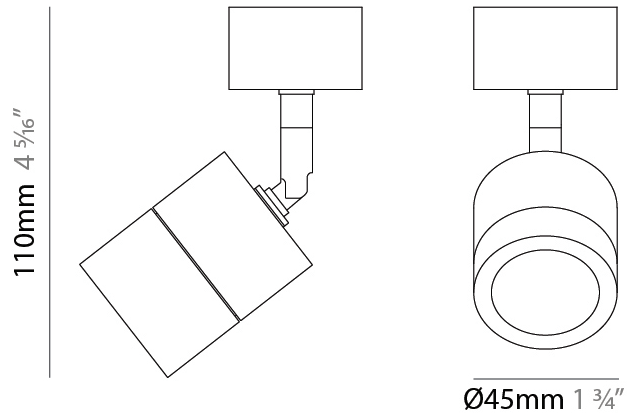

COMPACTO SURFACE

A7200020- -

base number   Color   Finish
Temperature   Options

PROJECT _____
TYPE _____
SPECIFIER _____
QUANTITY _____
DATE _____

1. To build a product code in our configurator select the specify button on the base model # product page
2. To build a manual product code on this datasheet choose from the options listed below in blue font and add the suffix to the base model #

GENERAL

Series: Compacto
Partner: Letroh
Division: Architectural
Installation: Surface
Product Type: Spots
Mounting Location: Ceiling
Light Distribution: Adjustable / Downlight

PHYSICAL

Aperture Sizes - Downlights: 1"
Shape: Cylinder
Diameter (mm): 45
Diameter (in): 1 3/4
Height (mm): 110
Height (in): 4 5/16
Weight (kg): 0.16
[Fixture Finish: WHI / BLK](#)
Fixture Material: Aluminum

ELECTRICAL

Lamp Type: LED (Zhaga Standard)
Input Wattage (W): 9
Dimming: Tri-Mode (Non-Dimming and Phase Dimming (120Vac only) and 0-10V Dimming)
Driver Included: No
Driver Location: Remote
Driver Type: Constant Current - Universal
Driver Class: Class 2
Input Voltage (V): 120 - 277
Constant Current (MA): 250

LED

[Color Temperature (°K): 2700 / 3000](#)
Max. Delivered Lumen (lm): 698 / 740
CRI: >97 CRI
Lamp Life (hrs): 50000

OPTICAL

Optic°: 20 and Honeycomb Lens included
Adjustability: Tilting and rotating

RATINGS AND CERTIFICATIONS

Certified By: Certified for North American Standards
IP rating: IP20