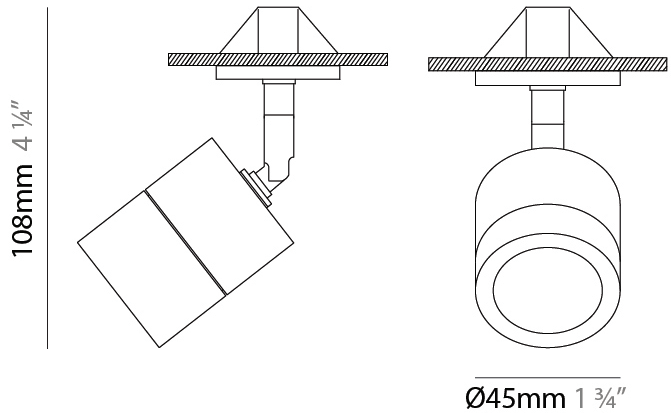

COMPACTO SURFACE

A7200018-

base number   Color   Finish
Temperature   Options

PROJECT _____
TYPE _____
SPECIFIER _____
QUANTITY _____
DATE _____

1. To build a product code in our configurator select the specify button on the base model # product page
2. To build a manual product code on this datasheet choose from the options listed below in blue font and add the suffix to the base model #

GENERAL

Series: Compacto
Partner: Letroh
Division: Architectural
Installation: Surface
Product Type: Spots
Mounting Location: Ceiling
Light Distribution: Adjustable / Downlight

PHYSICAL

Aperture Sizes - Downlights: 1"
Shape: Cylinder
Diameter (mm): 45
Diameter (in): 1 ¾
Height (mm): 108
Height (in): 4 ¼
Weight (kg): 0.17
Fixture Finish: WHI / BLK
Fixture Material: Aluminum

ELECTRICAL

Lamp Type: LED (Zhaga Standard)
Input Wattage (W): 9
Dimming: Tri-Mode (Non-Dimming and Phase Dimming (120Vac only) and 0-10V Dimming)
Driver Included: No
Driver Location: Remote
Driver Type: Constant Current - Universal
Driver Class: Class 2
Input Voltage (V): 120 - 277
Constant Current (MA): 250

LED

Color Temperature (°K): 2700 / 3000
Max. Delivered Lumen (lm): 698 / 740
CRI: >97 CRI
Lamp Life (hrs): 50000

OPTICAL

Optic°: 20 and Honeycomb Lens included
Adjustability: Tilting and rotating

RATINGS AND CERTIFICATIONS

Certified By: Certified for North American Standards
IP rating: IP20