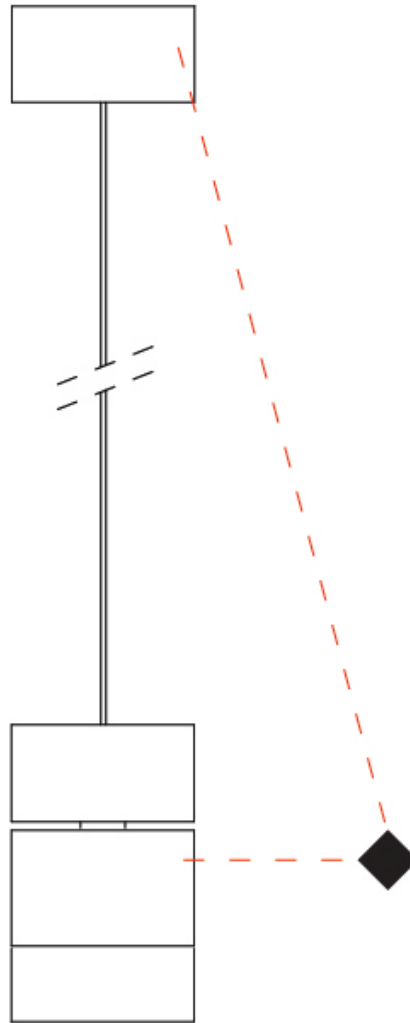

A7100001-

PROJECT
TYPE
SPECIFIER
QUANTITY
DATE

A