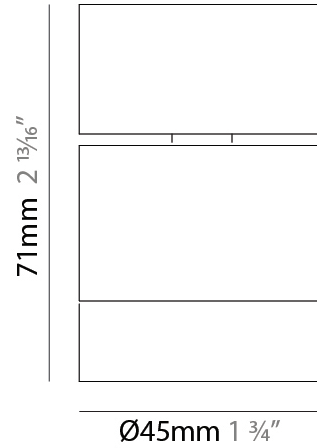

COMPACTO SURFACE

A7200023-

base number   Color   Finish
Temperature   Options

1. To build a product code in our configurator select the specify button on the base model # product page
2. To build a manual product code on this datasheet choose from the options listed below in blue font and add the suffix to the base model #

GENERAL

Series: Compacto
Partner: Letroh
Division: Architectural
Installation: Surface
Product Type: Ceiling Surface
Mounting Location: Ceiling
Light Distribution: Direct

PHYSICAL

Aperture Sizes - Downlights: 1"
Shape: Cylinder
Diameter (mm): 45
Diameter (in): 1 3/4
Height (mm): 71
Height (in): 2 13/16
Weight (kg): 0.15
Diffuser: PMMA - Opal
Fixture Finish: WHI / BLK
Fixture Material: Aluminum

ELECTRICAL

Lamp Type: LED (Zhaga Standard)
Input Wattage (W): 9
Dimming: Tri-Mode (Non-Dimming and Phase Dimming (120Vac only) and 0-10V Dimming)
Driver Included: No
Driver Location: Remote
Driver Type: Constant Current - Universal
Driver Class: Class 2
Input Voltage (V): 120 - 277
Constant Current (MA): 250

LED

Color Temperature (°K): 2700 / 3000
Max. Delivered Lumen (lm): 708 / 750
CRI: >97 CRI
Lamp Life (hrs): 50000

OPTICAL

RATINGS AND CERTIFICATIONS

Certified By: Certified for North American Standards
IP rating: IP20

PROJECT
TYPE
SPECIFIER
QUANTITY
DATE