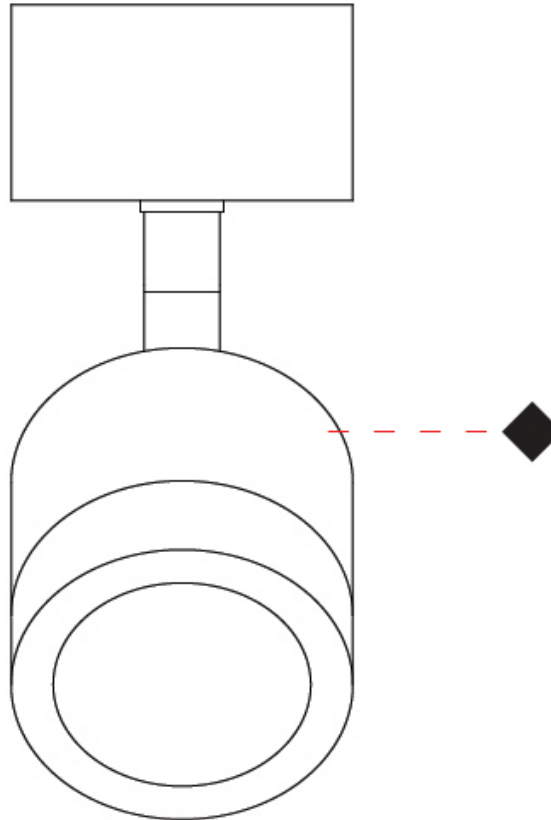

A7200020-

PROJECT

TYPE

SPECIFIER

QUANTITY

DATE

A