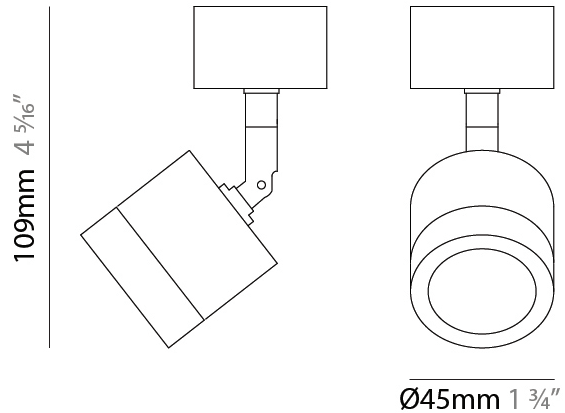

COMPACTO SURFACE

A7200019- -

base number   Color   Finish
Temperature   Options

1. To build a product code in our configurator select the specify button on the base model # product page
2. To build a manual product code on this datasheet choose from the options listed below in blue font and add the suffix to the base model #

GENERAL

Series: Compacto
Partner: Letroh
Division: Architectural
Installation: Surface
Product Type: Spots
Mounting Location: Ceiling
Light Distribution: Adjustable / Downlight

PHYSICAL

Aperture Sizes - Downlights: 1"
Shape: Cylinder
Diameter (mm): 45
Diameter (in): 1 3/4
Height (mm): 109
Height (in): 4 5/16
Weight (kg): 0.14
Fixture Finish: WHI / BLK
Fixture Material: Aluminum

ELECTRICAL

Lamp Type: LED (Zhaga Standard)
Input Wattage (W): 9
Dimming: Tri-Mode (Non-Dimming and Phase Dimming (120Vac only) and 0-10V Dimming)
Driver Included: No
Driver Location: Remote
Driver Type: Constant Current - Universal
Driver Class: Class 2
Input Voltage (V): 120 - 277
Constant Current (MA): 250

LED

Color Temperature (°K): 2700 / 3000
Max. Delivered Lumen (lm): 728 / 770
CRI: >97 CRI
Lamp Life (hrs): 50000

OPTICAL

Optic°: 20 / 40 / 60
Adjustability: Tilting and rotating

RATINGS AND CERTIFICATIONS

Certified By: Certified for North American Standards
IP rating: IP20