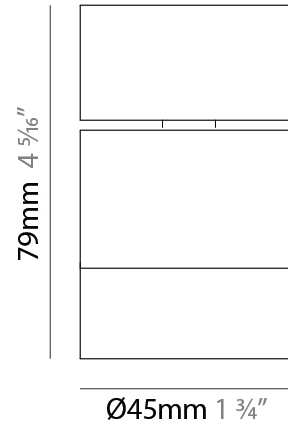

COMPACTO SURFACE

A7200021- -

base number   Color   Finish
Temperature   Options

1. To build a product code in our configurator select the specify button on the base model # product page
2. To build a manual product code on this datasheet choose from the options listed below in blue font and add the suffix to the base model #

GENERAL

Series: Compacto
Partner: Letroh
Division: Architectural
Installation: Surface
Product Type: Ceiling Surface
Mounting Location: Ceiling
Light Distribution: Downlight

PHYSICAL

Aperture Sizes - Downlights: 1"
Shape: Cylinder
Diameter (mm): 45
Diameter (in): 1 3/4
Height (mm): 79
Height (in): 3 1/8
Weight (kg): 0.15
[Fixture Finish: WHI / BLK](#)
Fixture Material: Aluminum

ELECTRICAL

Lamp Type: LED (Zhaga Standard)
Input Wattage (W): 9
Dimming: Tri-Mode (Non-Dimming and Phase Dimming (120Vac only) and 0-10V Dimming)
Driver Included: No
Driver Location: Remote
Driver Type: Constant Current - Universal
Driver Class: Class 2
Input Voltage (V): 120 - 277
Constant Current (MA): 250

LED

[Color Temperature (°K): 2700 / 3000](#)
Max. Delivered Lumen (lm): 728 / 770
CRI: >97 CRI
Lamp Life (hrs): 50000

OPTICAL

Optic°: 20 / 40 / 60
Adjustability: Tilting and rotating

RATINGS AND CERTIFICATIONS

Certified By: Certified for North American Standards
IP rating: IP20

PROJECT
TYPE
SPECIFIER
QUANTITY
DATE