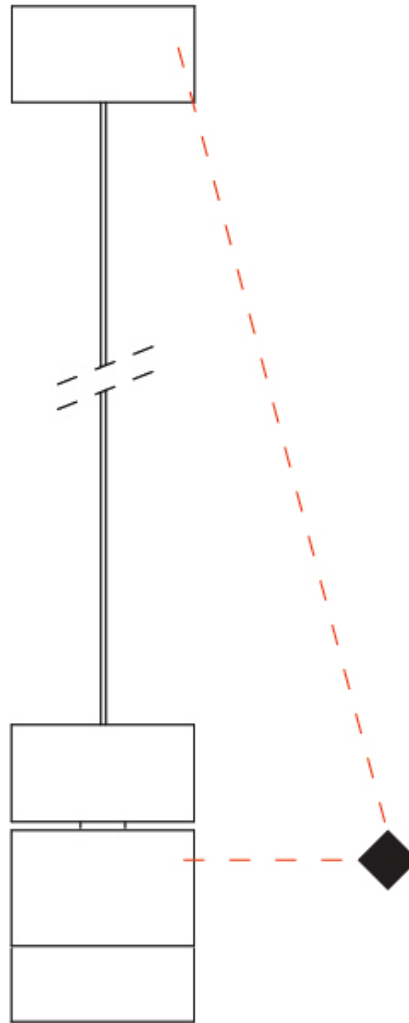

A7100003-

PROJECT _____

TYPE _____

SPECIFIER _____

QUANTITY _____

DATE _____

A