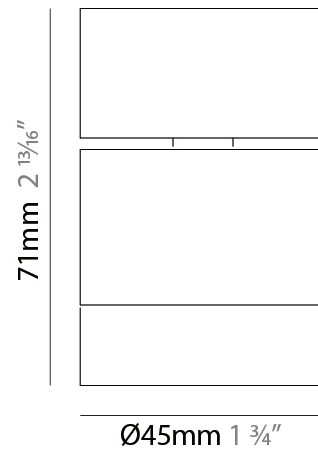

COMPACTO SURFACE

A7200023-

base number   Color   Finish
Temperature   Options

1. To build a product code in our configurator select the specify button on the base model # product page
2. To build a manual product code on this datasheet choose from the options listed below in blue font and add the suffix to the base model #

GENERAL

Series: Compacto
Partner: Letroh
Division: Architectural
Installation: Surface
Product Type: Ceiling Surface
Mounting Location: Ceiling
Light Distribution: Direct

PHYSICAL

Aperture Sizes - Downlights: 1"
Shape: Cylinder
Diameter (mm): 45
Diameter (in): 1 3/4
Height (mm): 71
Height (in): 2 13/16
Weight (kg): 0.15
Diffuser: PMMA - Opal
Fixture Finish: WHI / BLK
Fixture Material: Aluminum

ELECTRICAL

Lamp Type: LED (Zhaga Standard)
Input Wattage (W): 9
Dimming: Tri-Mode (Non-Dimming and Phase Dimming (120Vac only) and 0-10V Dimming)
Driver Included: No
Driver Location: Remote
Driver Type: Constant Current - Universal
Driver Class: Class 2
Input Voltage (V): 120 - 277
Constant Current (MA): 250

LED

Color Temperature (°K): 2700 / 3000
Max. Delivered Lumen (lm): 708 / 750
CRI: >97 CRI
Lamp Life (hrs): 50000

OPTICAL

RATINGS AND CERTIFICATIONS

Certified By: Certified for North American Standards
IP rating: IP20

PROJECT
TYPE
SPECIFIER
QUANTITY
DATE