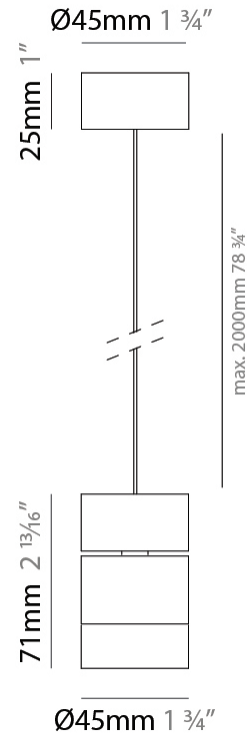

COMPACTO SUSPENSION

A7100003-

base number   Color   Finish
Temperature   Options

1. To build a product code in our configurator select the specify button on the base model # product page
2. To build a manual product code on this datasheet choose from the options listed below in blue font and add the suffix to the base model #

GENERAL

Series: Compacto
Partner: Letroh
Division: Architectural
Installation: Suspension
Product Type: Pendant
Mounting Location: Ceiling
Light Distribution: Direct

PHYSICAL

Shape: Cylinder
Diameter (mm): 45
Diameter (in): 1 3/4
Height (mm): 71
Height (in): 2 13/16
Max. Overall Height (mm): 2071
Max. Overall Height (in): 81 9/16
Weight (kg): 0.26
Diffuser: PMMA - Opal
Fixture Finish: WHI / BLK
Fixture Material: Aluminum
Cable Details: 2000mm/78 3/4" Transparent Cab

ELECTRICAL

Lamp Type: LED (Zhaga Standard)
Input Wattage (W): 9
Dimming: Tri-Mode (Non-Dimming and Phase Dimming (120Vac only) and 0-10V Dimming)
Driver Included: No
Driver Location: Remote
Driver Type: Constant Current - Universal
Driver Class: Class 2
Input Voltage (V): 120 - 277
Constant Current (MA): 250

LED

Color Temperature (°K): 2700 / 3000
Max. Delivered Lumen (lm): 708 / 750
CRI: >97 CRI
Lamp Life (hrs): 50000

OPTICAL

RATINGS AND CERTIFICATIONS

Certified By: Certified for North American Standards
IP rating: IP20

PROJECT
TYPE
SPECIFIER
QUANTITY
DATE