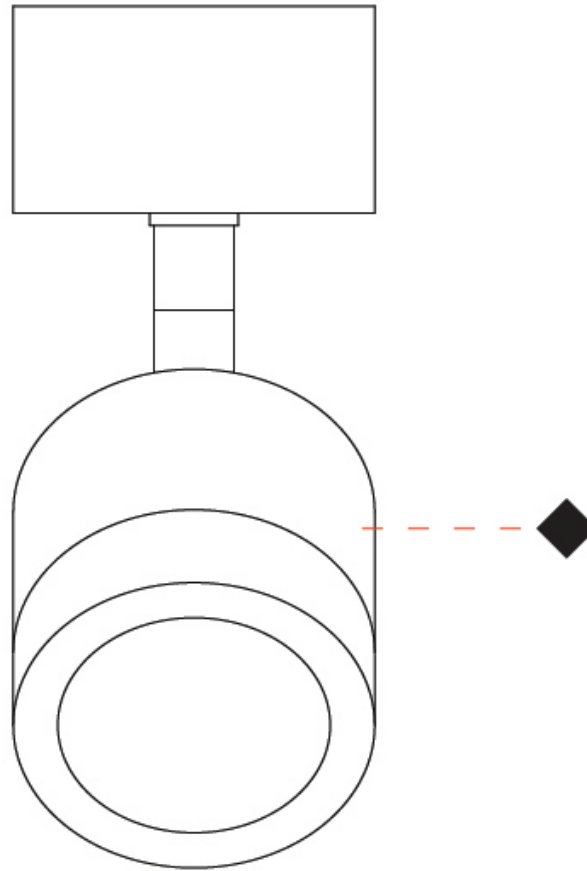

A7200019-

PROJECT _____

TYPE _____

SPECIFIER _____

QUANTITY _____

DATE _____

A