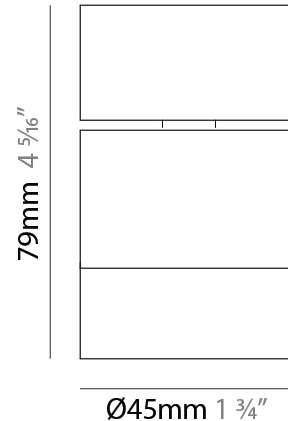

COMPACTO SURFACE

A7200021- -

base number   Color   Finish
Temperature   Options

1. To build a product code in our configurator select the specify button on the base model # product page
2. To build a manual product code on this datasheet choose from the options listed below in blue font and add the suffix to the base model #

GENERAL

Series: Compacto
Partner: Letroh
Division: Architectural
Installation: Surface
Product Type: Ceiling Surface
Mounting Location: Ceiling
Light Distribution: Downlight

PHYSICAL

Aperture Sizes - Downlights: 1"
Shape: Cylinder
Diameter (mm): 45
Diameter (in): 1 3/4
Height (mm): 79
Height (in): 3 1/8
Weight (kg): 0.15
Fixture Finish: WHI / BLK
Fixture Material: Aluminum

ELECTRICAL

Lamp Type: LED (Zhaga Standard)
Input Wattage (W): 9
Dimming: Tri-Mode (Non-Dimming and Phase Dimming (120Vac only) and 0-10V Dimming)
Driver Included: No
Driver Location: Remote
Driver Type: Constant Current - Universal
Driver Class: Class 2
Input Voltage (V): 120 - 277
Constant Current (MA): 250

LED

Color Temperature (°K): 2700 / 3000
Max. Delivered Lumen (lm): 728 / 770
CRI: >97 CRI
Lamp Life (hrs): 50000

OPTICAL

Optic°: 20 / 40 / 60
Adjustability: Tilting and rotating

RATINGS AND CERTIFICATIONS

Certified By: Certified for North American Standards
IP rating: IP20

PROJECT
TYPE
SPECIFIER
QUANTITY
DATE