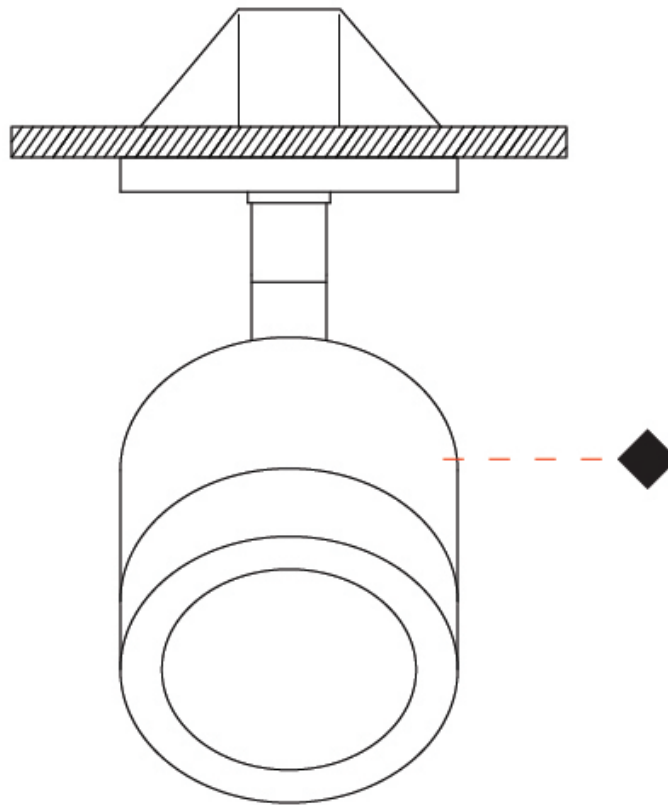

A7200018-

PROJECT	_____
TYPE	_____
SPECIFIER	_____
QUANTITY	_____
DATE	_____

A