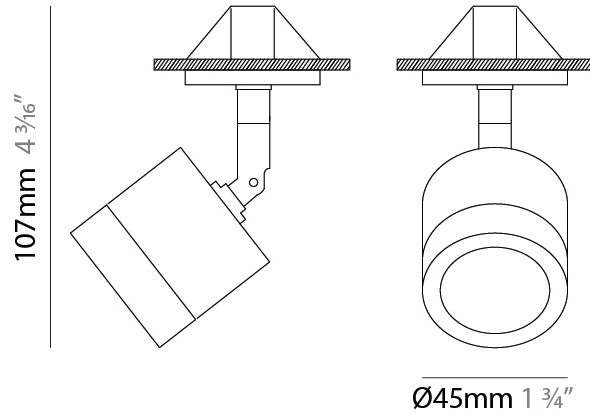

COMPACTO SURFACE

A7200017- -

base number   Color   Finish
Temperature   Options

1. To build a product code in our configurator select the specify button on the base model # product page
2. To build a manual product code on this datasheet choose from the options listed below in blue font and add the suffix to the base model #

GENERAL

Series: Compacto
Partner: Letroh
Division: Architectural
Installation: Surface
Product Type: Spots
Mounting Location: Ceiling
Light Distribution: Adjustable / Downlight

PHYSICAL

Aperture Sizes - Downlights: 1"
Shape: Cylinder
Diameter (mm): 45
Diameter (in): 1 3/4
Height (mm): 107
Height (in): 4 3/16
Weight (kg): 0.15
Fixture Finish: WHI / BLK
Fixture Material: Aluminum

ELECTRICAL

Lamp Type: LED (Zhaga Standard)
Input Wattage (W): 9
Dimming: Tri-Mode (Non-Dimming and Phase Dimming (120Vac only) and 0-10V Dimming)
Driver Included: No
Driver Location: Remote
Driver Type: Constant Current - Universal
Driver Class: Class 2
Input Voltage (V): 120 - 277
Constant Current (MA): 250

LED

Color Temperature (°K): 2700 / 3000
Max. Delivered Lumen (lm): 728 / 770
CRI: >97 CRI
Lamp Life (hrs): 50000

OPTICAL

Optic°: 20 / 40 / 60
Adjustability: Tilting and rotating

RATINGS AND CERTIFICATIONS

Certified By: Certified for North American Standards
IP rating: IP20