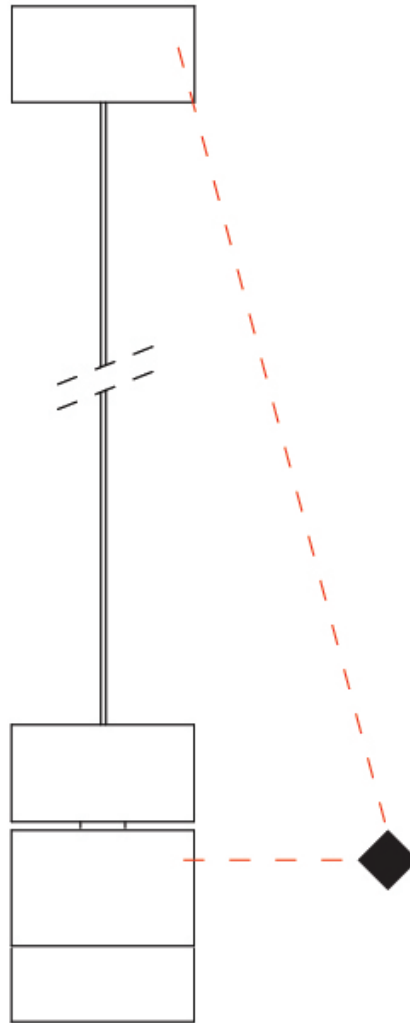

A7100001-

PROJECT _____

TYPE _____

SPECIFIER _____

QUANTITY _____

DATE _____

A