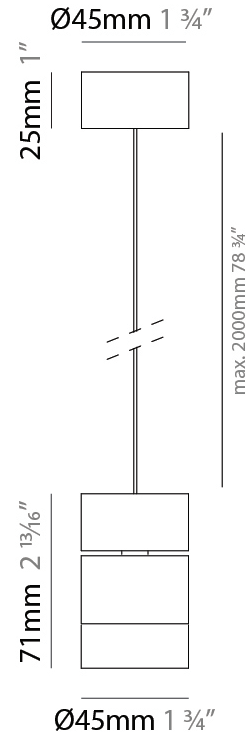

COMPACTO SUSPENSION

A7100003-

base number   Color   Finish
Temperature   Options

1. To build a product code in our configurator select the specify button on the base model # product page
2. To build a manual product code on this datasheet choose from the options listed below in blue font and add the suffix to the base model #

GENERAL

Series: Compacto
Partner: Letroh
Division: Architectural
Installation: Suspension
Product Type: Pendant
Mounting Location: Ceiling
Light Distribution: Direct

PHYSICAL

Shape: Cylinder
Diameter (mm): 45
Diameter (in): 1 3/4
Height (mm): 71
Height (in): 2 13/16
Max. Overall Height (mm): 2071
Max. Overall Height (in): 81 9/16
Weight (kg): 0.26
Diffuser: PMMA - Opal
Fixture Finish: WHI / BLK
Fixture Material: Aluminum
Cable Details: 2000mm/78 3/4" Transparent Cab

ELECTRICAL

Lamp Type: LED (Zhaga Standard)
Input Wattage (W): 9
Dimming: Tri-Mode (Non-Dimming and Phase Dimming (120Vac only) and 0-10V Dimming)
Driver Included: No
Driver Location: Remote
Driver Type: Constant Current - Universal
Driver Class: Class 2
Input Voltage (V): 120 - 277
Constant Current (MA): 250

LED

Color Temperature (°K): 2700 / 3000
Max. Delivered Lumen (lm): 708 / 750
CRI: >97 CRI
Lamp Life (hrs): 50000

OPTICAL

RATINGS AND CERTIFICATIONS

Certified By: Certified for North American Standards
IP rating: IP20

PROJECT
TYPE
SPECIFIER
QUANTITY
DATE